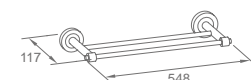

WWG31020

Original Code: WG3102
Product Name: Towel Shelf
Main Material: SS304
Finish: Mirror