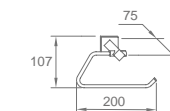

Vertical text: Hanging Hardware

Vertical text: Hanging Hardware

**WVG39010**

Original Code: WG3901  
Product Name: Towel Shelf  
Main Material: SS304  
Finish: Mirror or Satin

**WVG39080**

Original Code: WG3908  
Product Name: Towel Ring  
Main Material: SS304  
Finish: Mirror or Satin