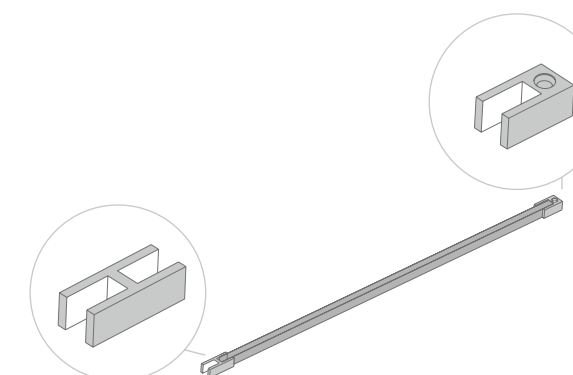

★ WYP02080

Original Code: YP208
Product Name: Connecting Pipe
Main Material: SS304
Finish: Mirror/Satin