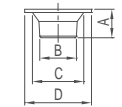

WDL20020

Original Code: DL202
Product Name: Floor Drain
Main Material: SS304
Finish: Satin

Applicable pipe Dia	A(mm)	B(mm)	C(mm)	D(mm)
Ø75	35	Ø68	Ø83	□100
Ø110	38	Ø102	/	□117