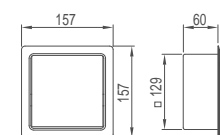

WZH10030

Original Code: ZH103
Product Name: Tissue Box
Main Material: SS304
Finish: Mirror