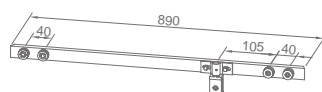

★ WYP10050

Original Code: YP105
Product Name: Side Hung Spindle
Main Material: SS304
Finish: Mirror/Satin
Glass Door Thickness: 8-10mm
Applicable Door Width: 600-800mm
Maximum Loading: 45kg