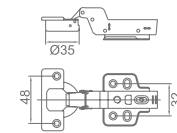

WJY1201C

Original Code: WJY12A3
Product Name: Cabinet Door Hinge
Main Material: Cold-rolled steel sheet
Finish: Nickel-plated
Opening Angle: 110°
Applicable thickness of door: 14-22mm
Maximum loading capacity: 8Kg/pair
Feature: 2 speed, opening and closing softly, hydraulic cushion

Concealed