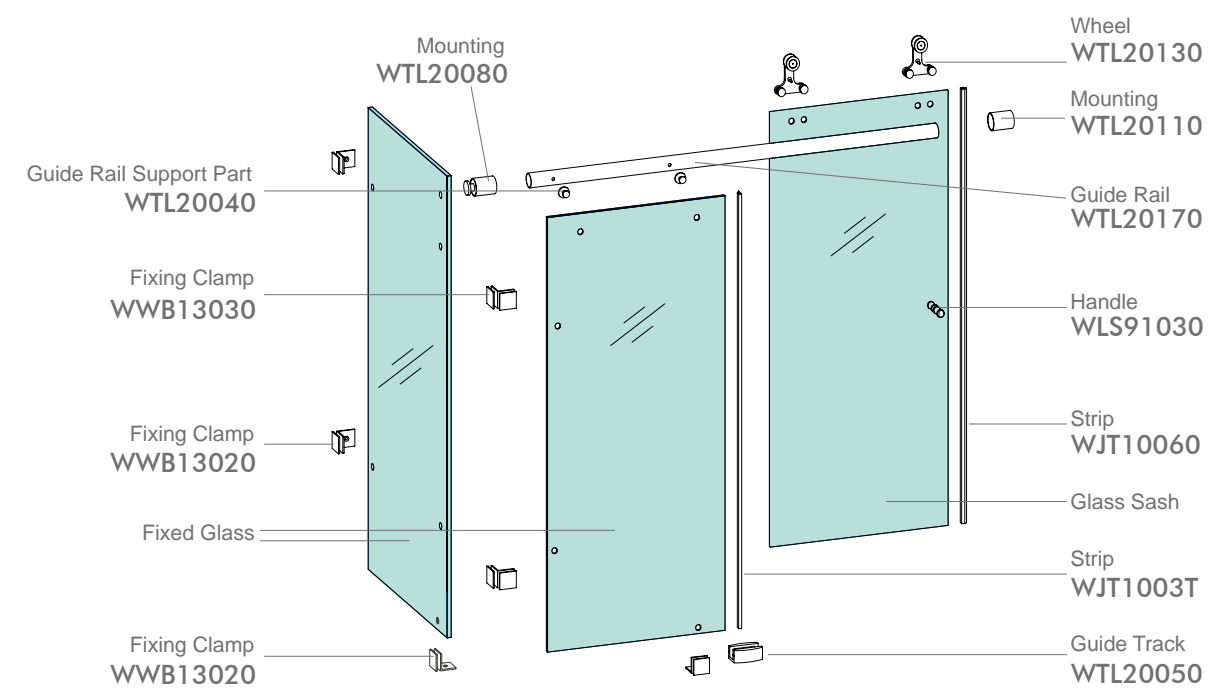

Shower Room Installation Diagram

Accessories list

WTL20130 *2	WTL20080 *1	WTL20040 *2	WTL20110 *1	★WTL20170 *1	
WLS91030 *1	WWB13030 *2	WWB13020 *4	◇WJT10060 *1	◇WJT1003T *1	

★ : Customized Products   ◇ : Optional Accessories