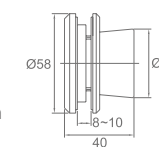

WLS92030

Original Code: YL1203
Product Name: Handle
Main Material: SS304
Finish: Mirror/Satin
Glass Door Thickness: 8-10mm
Drilling size: Ø46