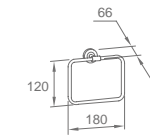

WWG30080

Original Code: WG3008
Product Name: Towel Ring
Main Material: SS304
Finish: Mirror or Satin