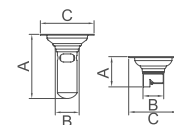

WDL3025A/B/C

Original Code: DL325
Product Name: Floor Drain
Main Material: SS304
Finish: Satin

Code	Applicable pipe Dia	A(mm)	B(mm)	C(mm)
WDL3025A/B	Ø50	117	Ø45	□100
WDL3025C	Ø50	60	Ø45	□100