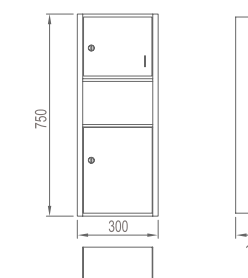

WZH20080

Original Code: ZH208
Product Name: Tissue Box
Main Material: SS304
Finish: Satin
With trash basket