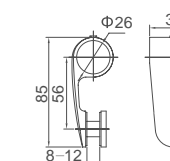

WGD72010

Original Code: GD7201
Product Name: Mounting Header Bracket
Main Material: SS304
Finish: Satin
Applicable Thickness: 10-12mm

★ : Length can be customized according to project demand.