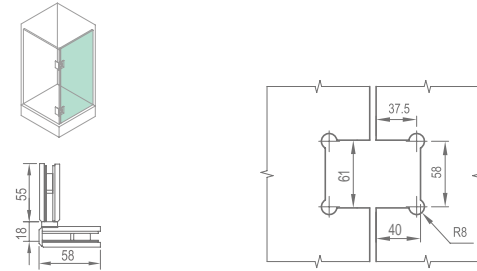

WHY31030

Original Code: Y3103
Product Name: Glass Door Hinge
Main Material: SS304
Finish: Mirror/Satin
Glass Door Thickness: 8-10mm
Glass Door Width: 600-800mm
Maximum Door Weight: 45kg/pair
Function: 双90°弹90°