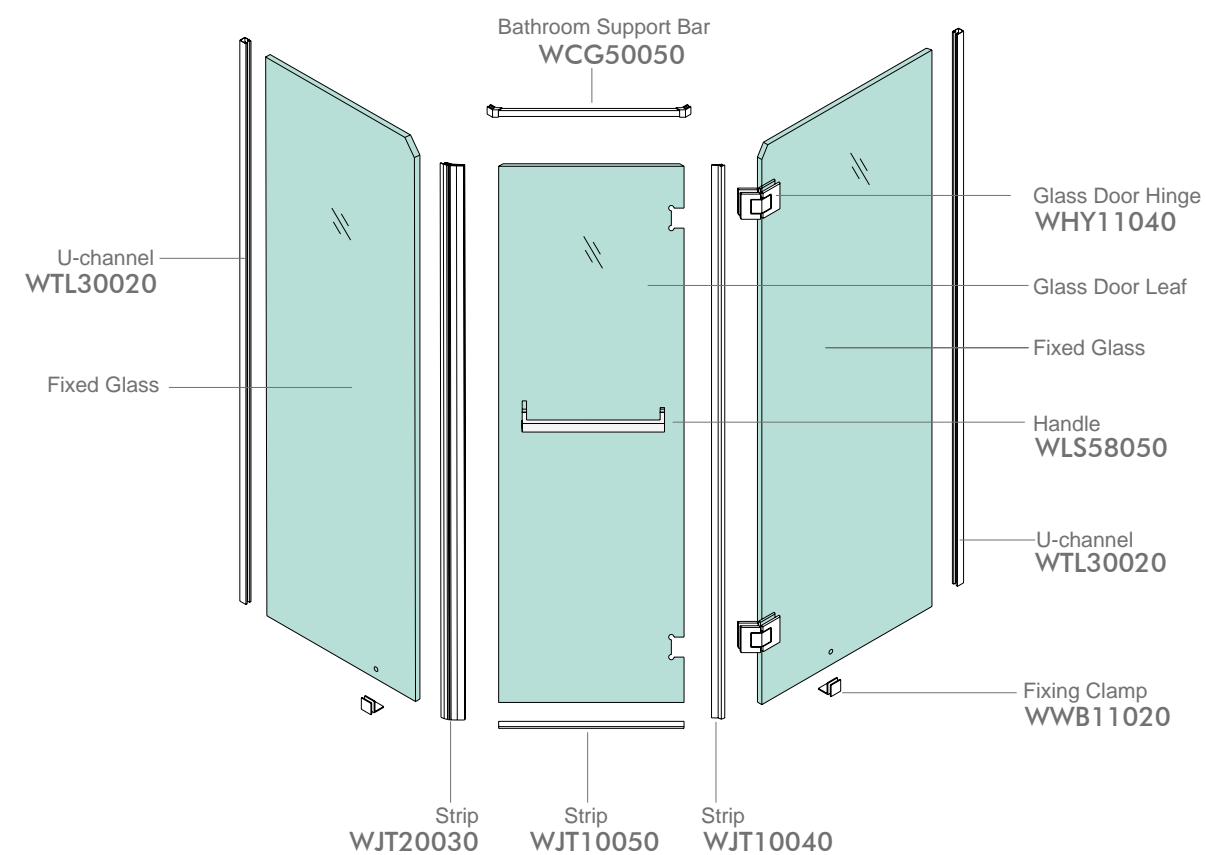

Shower Room Installation Diagram

Accessories List

 WWB11020 *2	 WHY11040 *2	 WLS58050 *1	 ★WCG50050 *1
 ♦WJT20030 *1	 ♦WJT10040 *1	 ♦WJT10050 *1	 WTL30020 *2

★ : Customized Products   ♦ : Optional Accessories