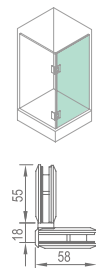

WHY12030

Original Code: Y1203
Product Name: Glass Door Hinge
Main Material: SS304
Finish: Mirror/Satin
Glass Door Thickness: 8-12mm
Glass Door Width: 600-800mm
Maximum Door Weight: 65kg/pair
Function: 双90°弹90°