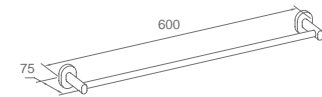

WWG43010

Original Code: WG4301
Product Name: Towel Shelf
Main Material: SS304
Finish: Mirror