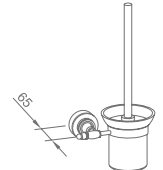

**WWG47040**

Product Name: Towel Shelf  
Main Material: SS304  
Finish: Mirror

**WWG47210**

Product Name: Tissue Holder  
Main Material: SS304  
Finish: Mirror

**WWG47240**

Product Name: Toilet Brush  
Main Material: SS304  
Finish: Mirror