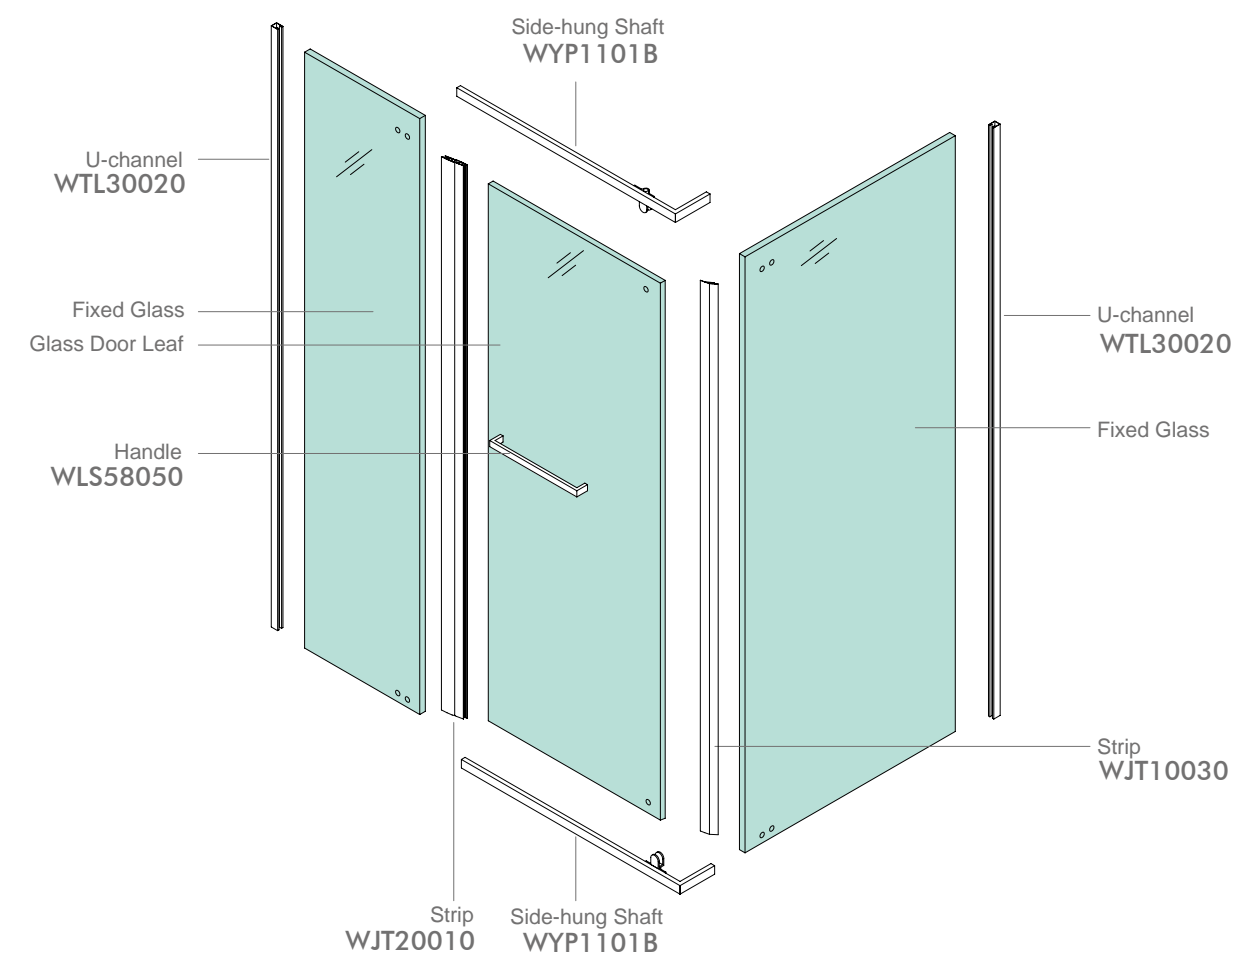

Shower Room Installation Diagram

Accessories List

 WLS58050 *1	 ★ WYP1101B *1	 WTL30020 *2
 ◆ WJT10030 *1	 ◆ WJT20010 *1	

★ : Customized Products   ◆ : Optional Accessories