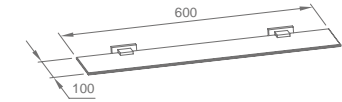

Vertical text: Hanging Hardware

**WWG17010**

Original Code: WG1701  
Product Name: Towel Shelf  
Main Material: SS304  
Finish: Mirror or Satin

**WWG17080**

Original Code: WG1708  
Product Name: Towel Ring  
Main Material: SS304  
Finish: Mirror or Satin