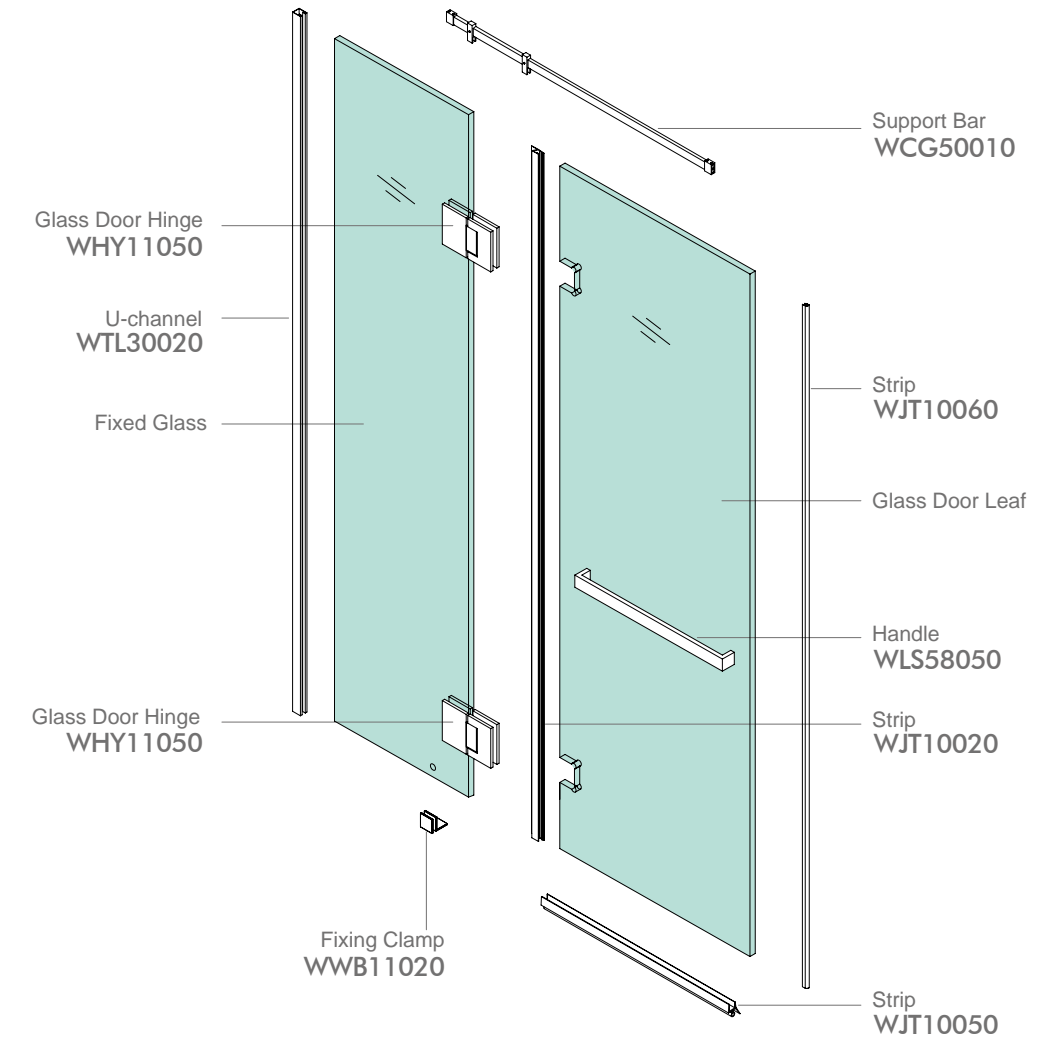

Shower Room Installation Diagram

Accessories List

 WWB11020 *1	 WHY11050 *2	 ★ WCG50010 *1	 WTL30020 *1
 WLS58050 *1	 ◆ WJT10050 *1	 ◆ WJT10060 *1	 ◆ WJT10020 *1

★ : Customized Products   ◆ : Optional Accessories