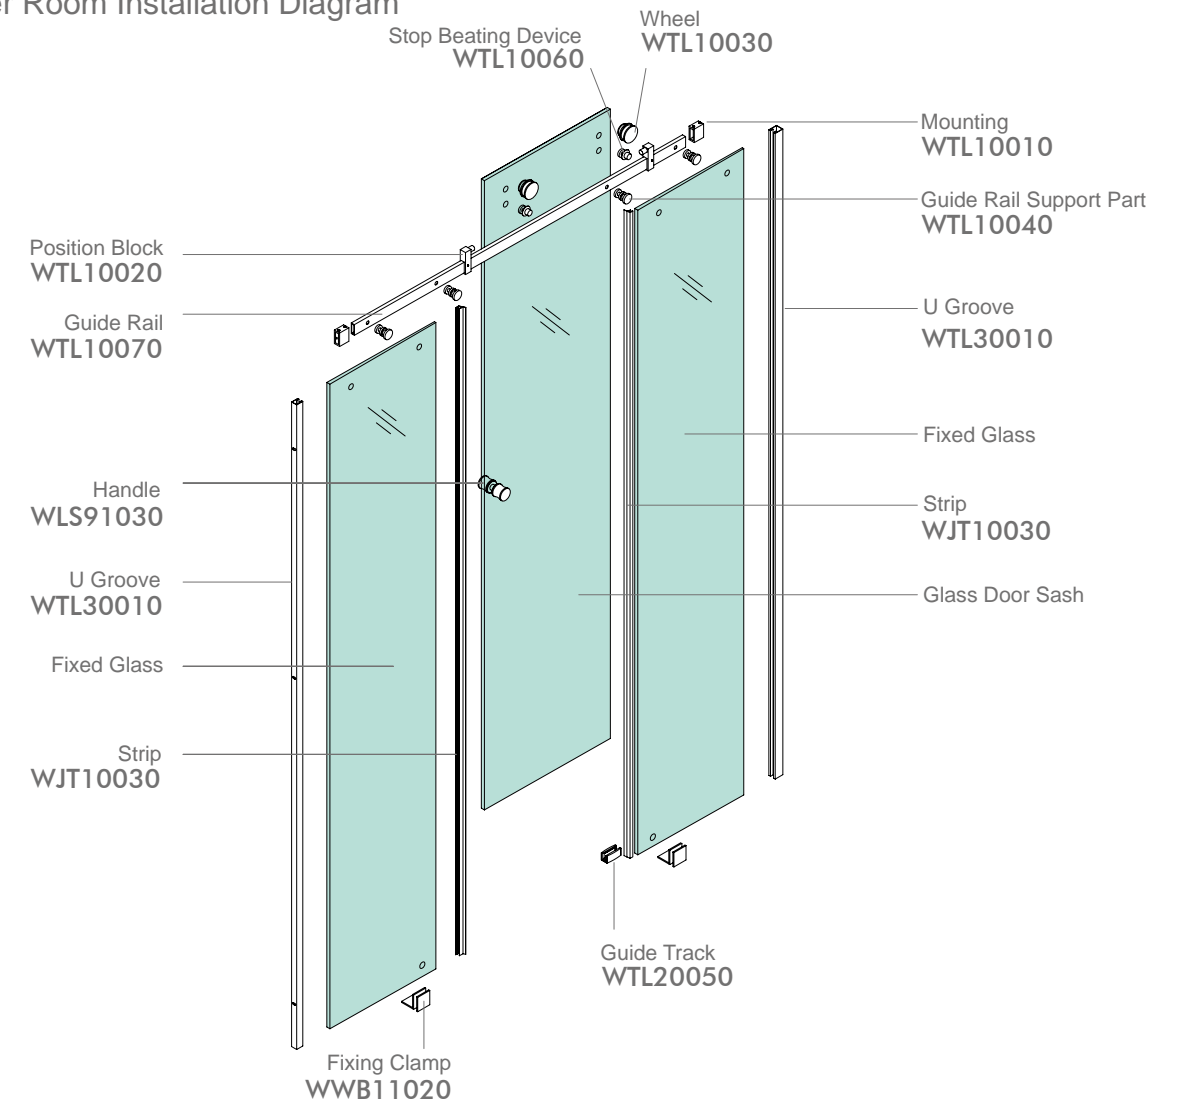

Shower Room Installation Diagram

Accessories List

 WTL10010 *2	 WTL10020 *2	 WTL10030 *2	 WTL10040 *4	 WTL10060 *2	 ★ WTL10070 *1
 WLS91030 *1	 WTL20050 *1	 WWB11020 *2	 ◆ WJT10030 *2	 WTL30010 *2	

★ : Customized Products   ◆ : Optional Accessories