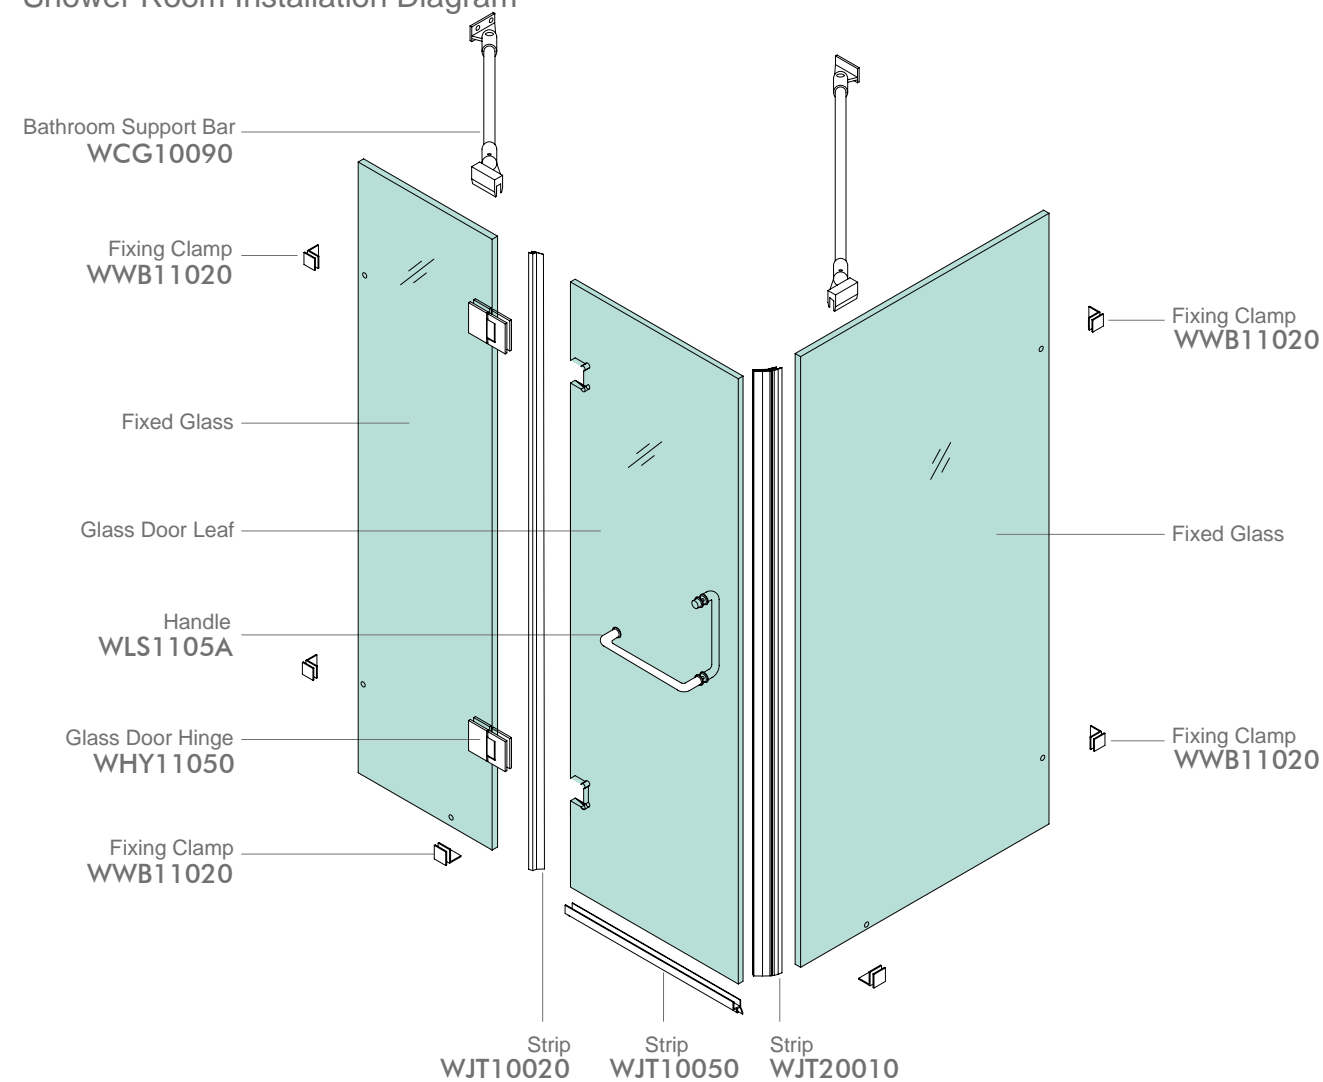

Shower Room Installation Diagram

Accessories List

WHY11050 *2	WWB11020 *6	★ WCG10090 *2	
WLS1105A *1	◊ WJT10050 *1	◊ WJT20010 *1	◊ WJT10020 *1

★ : Customized Products   ◊ : Optional Accessories