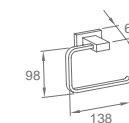

WWG17220

Original Code: WG1722
Product Name: Tissue Holder
Main Material: SS304
Finish: Mirror or Satin