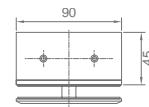

WWB13120

Original Code: WB1312
Product Name: Fixing Clamp
Main Material: SS304
Finish: Mirror/Satin
Glass Door Thickness: 8-12mm
Hole Size: Ø16
Install Location: Glass and Wall