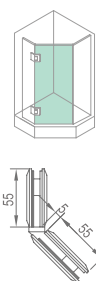

WHY12040

Original Code: Y1204
Product Name: Glass Door Hinge
Main Material: SS304
Finish: Mirror/Satin
Glass Door Thickness: 8-12mm
Glass Door Width: 600-800mm
Maximum Door Weight: 65kg/pair
Function: 双90°弹135°