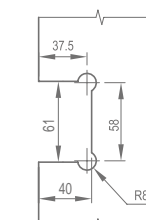

WHY12010

Original Code: Y1201
Product Name: Glass Door Hinge
Main Material: SS304
Finish: Mirror/Satin
Glass Door Thickness: 8-12mm
Glass Door Width: 600-800mm
Maximum Door Weight: 65kg/pair
Function: 双 90 弹 90