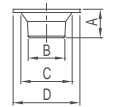

WDL20040

Original Code: DL204
Product Name: Floor Drain
Main Material: SS304
Finish: Satin

Applicable pipe Dia	A(mm)	B(mm)	C(mm)	D(mm)
Ø75	35	Ø68	Ø83	□100
Ø110	38	Ø102	/	□117