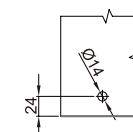

WGD71010

Original Code: GD7101
Product Name: Mounting Bracket
Main Material: SS304
Finish: Satin
Applicable Thickness: 10-12mm