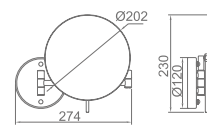

WHJ10160

Original Code: HZJ116
Product Name: Cosmetic Mirror
Main Material: Brass
Finish: Chromeplate
Feature: Magnifier 3 times