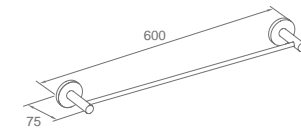

WWG40010

Original Code: WG4001
Product Name: Towel Shelf
Main Material: SS304
Finish: Mirror or Satin