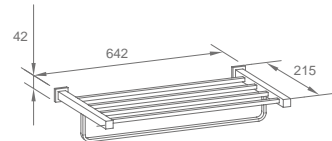

WVG35040

Original Code: WG3504
Product Name: Towel Shelf
Main Material: SS304
Finish: Mirror or Satin