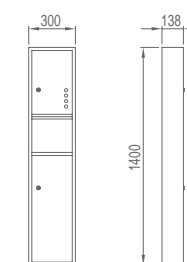

Original Code: ZH109A  
Product Name: Tissue Box  
Main Material: SS304  
Finish: Mirror

**WZH10100**

Original Code: ZH110  
Product Name: Tissue Box  
Main Material: SS304  
Finish: Mirror

**WZH20040**

Original Code: ZH204  
Product Name: Tissue Box  
Main Material: SS304  
Finish: Satin  
With trash basket