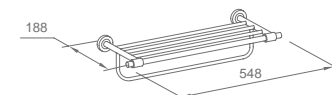

WWG31040

Original Code: WG3104
Product Name: Towel Shelf
Main Material: SS304
Finish: Mirror