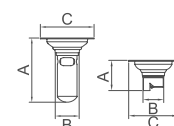

WDL3023A/B/C

Original Code: DL323
Product Name: Floor Drain
Main Material: SS304
Finish: Satin

Code	Applicable pipe Dia	A(mm)	B(mm)	C(mm)
WDL3023A/B	Ø50	117	Ø45	□100
WDL3023C	Ø50	60	Ø45	□100