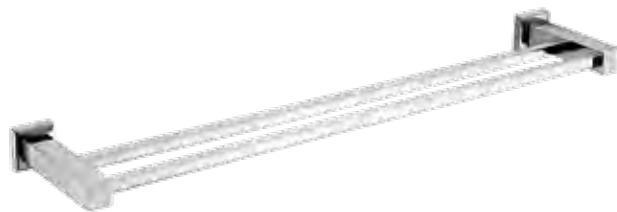

**WVG35080**

Original Code: WG3508  
Product Name: Towel Ring  
Main Material: SS304  
Finish: Mirror or Satin

**WVG35020**

Original Code: WG3502  
Product Name: Towel Shelf  
Main Material: SS304  
Finish: Mirror or Satin