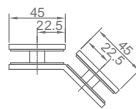

WWB11070

Original Code: WB1107
Product Name: Fixing Clamp
Main Material: SS304
Finish: Mirror/Satin
Glass Door Thickness: 8-12mm
Hole Size: Ø16
Install Location: Glass and Glass