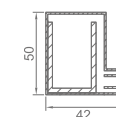

WTL30330

Product Name: Connecting Column
Main Material: SS304
Finish: Mirror
Suitable Thickness: 8/10mm