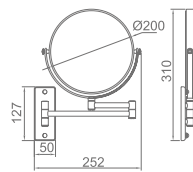

WHJ10150

Original Code: HZJ115
Product Name: Cosmetic Mirror
Main Material: Brass
Finish: Chromeplate
Feature: Plane mirror & Magnifier 3 times