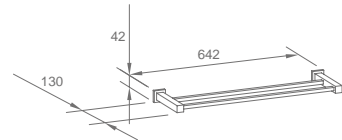

**WVG35080**

Original Code: WG3508  
Product Name: Towel Ring  
Main Material: SS304  
Finish: Mirror or Satin

**WVG35020**

Original Code: WG3502  
Product Name: Towel Shelf  
Main Material: SS304  
Finish: Mirror or Satin