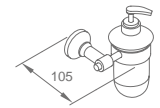

WWG32270

Original Code: WG3227
Product Name: Liquid Soap Dispenser
Main Material: SS304
Finish: Mirror or Satin