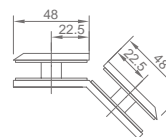

WWB14070

Original Code: WB1407
Product Name: Fixing Clamp
Main Material: SS304
Finish: Mirror/Satin
Glass Door Thickness: 8-12mm
Hole Size: Ø16
Install Location: Glass and Glass