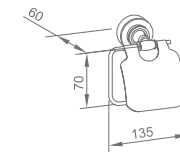

WWG47210

Product Name: Tissue Holder
Main Material: SS304
Finish: Mirror