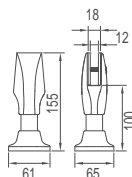

WGD50010

Original Code: GD501
Product Name: Mounting Bracket
Main Material: SS304
Finish: Satin
Applicable Thickness: 12mm/18mm