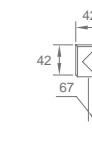

WVG39090

Original Code: WG3909
Product Name: Clothes Hook
Main Material: SS304
Finish: Mirror or Satin