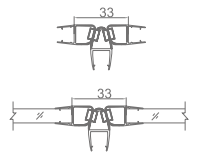

WJT30010

Original Code: JT301
Product Name: Strip
Main Material: Transparent PVC
Glass Thickness: 8/10/12mm
Function Features: Resist water-penetration from 2 nos door sash and fixed glass door.
Install Method: Matched with WJT20030