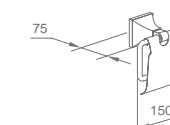

WWG38210

Original Code: WG3821
Product Name: Tissue Holder
Main Material: SS304
Finish: Mirror