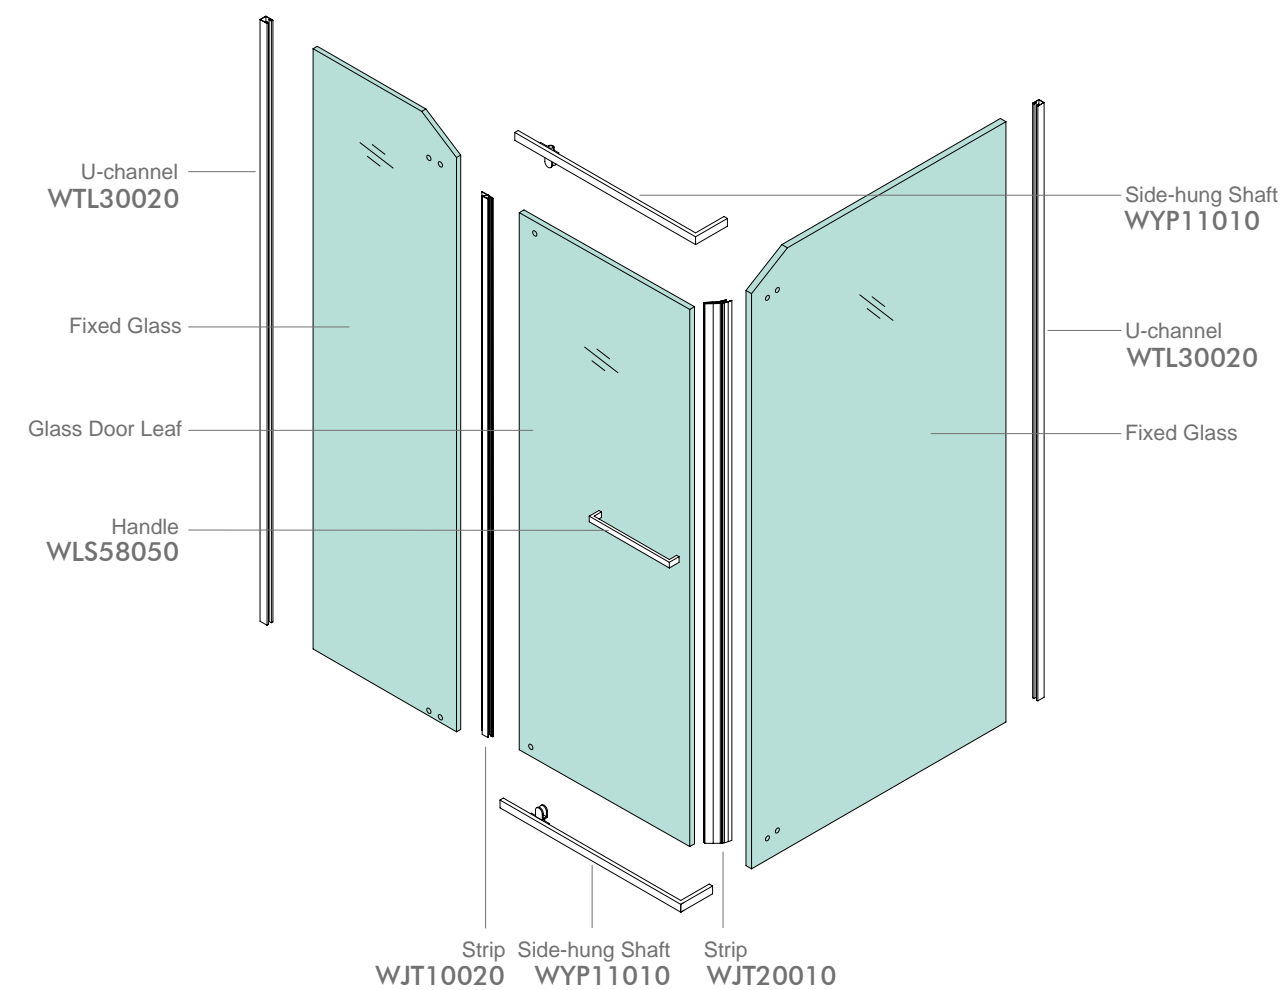

Shower Room Installation Diagram

Accessories List

 WLS58050 *1	 ★WYP11010 *1	 WTL30020 *2
 ◆WJT20010 *1	 ◆WJT10020 *1	

★ : Customized Products   ◆ : Optional Accessories