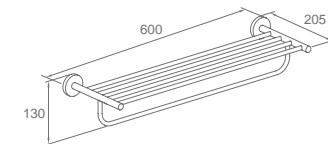

WWG40040

Original Code: WG4004
Product Name: Towel Shelf
Main Material: SS304
Finish: Mirror or Satin

WWG40210

Original Code: WG4021
Product Name: Tissue Holder
Main Material: SS304
Finish: Mirror or Satin