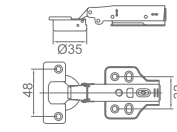

WJY2201A

Original Code: WJY22A1
Product Name: Cabinet Door Hinge
Main Material: Cold-rolled steel sheet
Finish: Nickel-plated
Opening Angle: 110°
Applicable thickness of door: 14-22mm
Maximum loading capacity: 8Kg/pair
Feature: 2 speed, opening and closing softly, hydraulic cushion, detachable

Full Cover