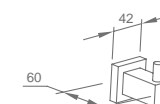

WWG15090

Original Code: WG1509
Product Name: Clothes Hook
Main Material: SS304
Finish: Mirror or Satin