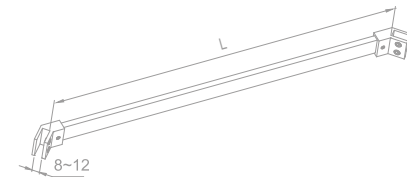

★ **WCG50050**

Original Code: CG505
Product Name: Support Bar
Main Material: SS304
Finish: Mirror/Satin
Applicable Thickness: 8-12mm