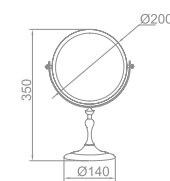

WHJ30050

Original Code: HZJ305
Product Name: Cosmetic Mirror
Main Material: Brass
Finish: Chromeplate
Feature: Plane mirror & Magnifier 3 times