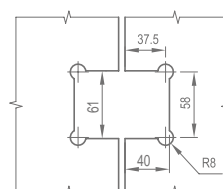

WHY11030

Original Code: Y1103
Product Name: Glass Door Hinge
Main Material: SS304
Finish: Mirror/Satin
Glass Door Thickness: 8-12mm
Glass Door Width: 600-800mm
Maximum Door Weight: 65kg/pair
Function: 双 90 弹 90