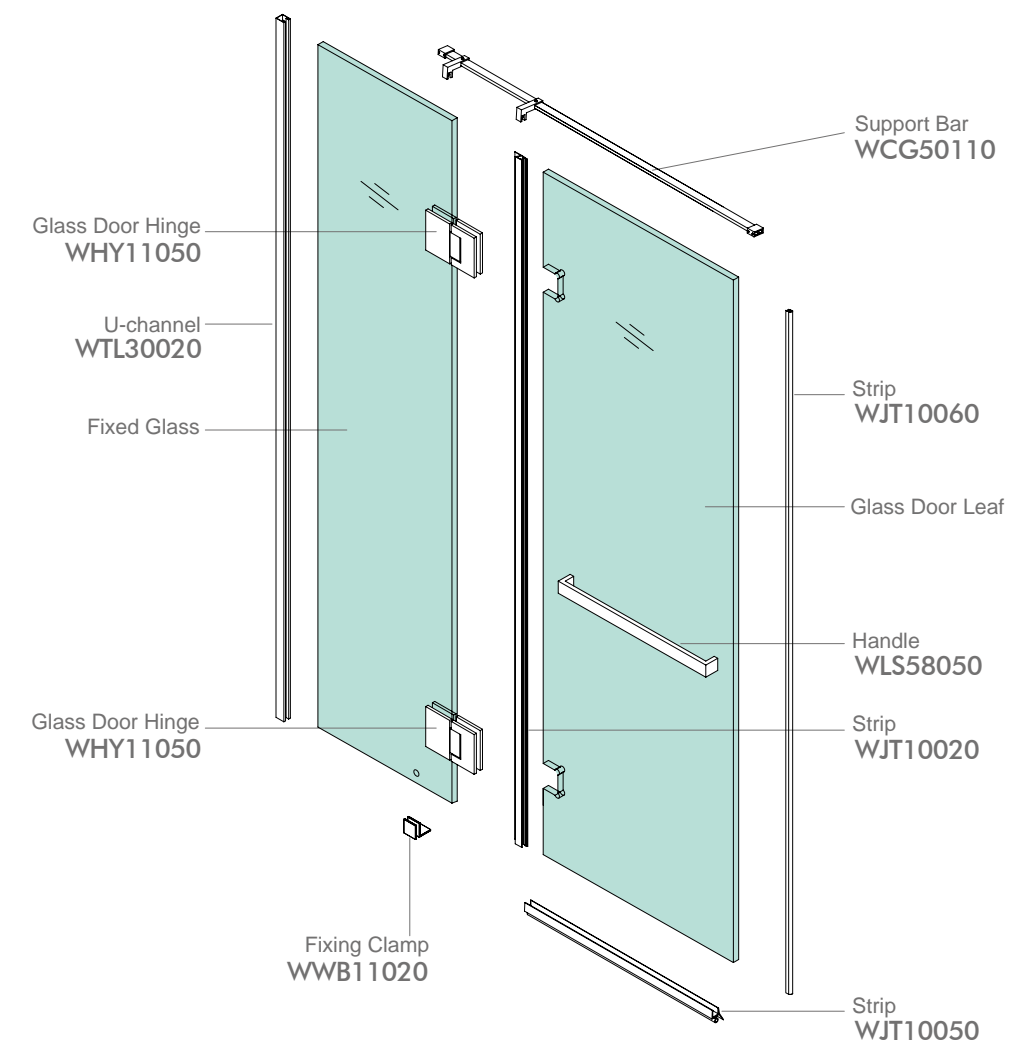

Shower Room Installation Diagram

Accessories List

 WWB11020 *1	 WHY11050 *2	 ★ WCG50110 *1	 WTL30020 *1
 WLS58050 *1	 ◆ WJT10050 *1	 ◆ WJT10060 *1	 ◆ WJT10020 *1

★ : Customized Products   ◆ : Optional Accessories