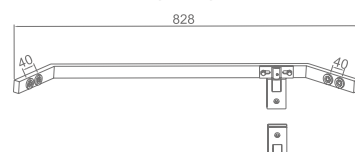

★ WYP13040

Original Code: YP134  
Product Name: Side Hung Spindle  
Main Material: SS304  
Finish: Mirror/Satin  
Glass Door Thickness: 8-12mm  
Applicable Door Width: 600-1000mm  
Maximum Loading: 65kg