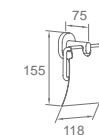

WWG43210

Original Code: WG4321
Product Name: Tissue Holder
Main Material: SS304
Finish: Mirror