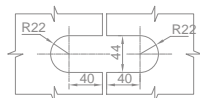

WGD75020

Original Code: GD7502
Product Name: Indicative Lock
Main Material: SS304
Finish: Satin
Applicable Thickness: 10-12mm