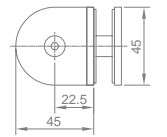

WWB35020

Original Code: WB3502
Product Name: Fixing Clamp
Main Material: SS304
Finish: Mirror/Satin
Glass Door Thickness: 8-10mm
Hole Size: Ø16
Install Location: Glass and Wall