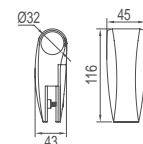

WGD50020

Original Code: GD502
Product Name: Mounting Header Bracket
Main Material: SS304
Finish: Satin
Applicable Thickness: 12mm/18mm