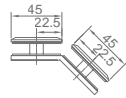

WWB12070

Original Code: WB1207
Product Name: Fixing Clamp
Main Material: SS304
Finish: Mirror/Satin
Glass Door Thickness: 8-12mm
Hole Size: Ø16
Install Location: Glass and Glass