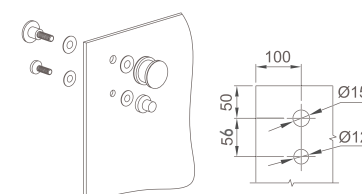

Guide Rail Installation Diagram

Hanging wheel Installation Diagram