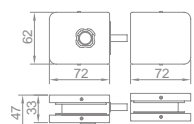

WGD75020

Original Code: GD7502
Product Name: Indicative Lock
Main Material: SS304
Finish: Satin
Applicable Thickness: 10-12mm