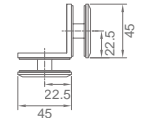

WWB12030

Original Code: WB1203
Product Name: Fixing Clamp
Main Material: SS304
Finish: Mirror/Satin
Glass Door Thickness: 8-12mm
Hole Size: Ø16
Install Location: Glass and Glass