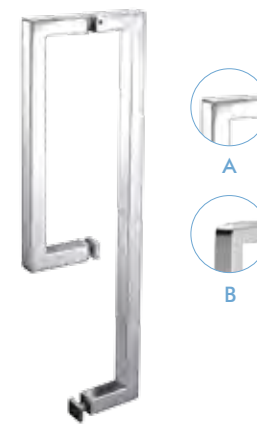

WLS510

Original Code: LS512
Product Name: Handle
Main Material: SS304
Finish: Mirror/Satin
Applicable Glass Thickness: 8-12mm

Code	Drilling size	Pipe size	B(mm)	D(mm)	F(mm)
WLS5105A/B	Ø12	20*20	475	275	60