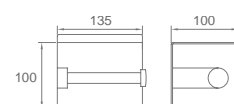

WZH10100

Original Code: ZH110
Product Name: Tissue Box
Main Material: SS304
Finish: Mirror