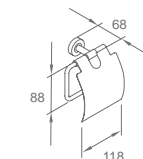

WWG31210

Original Code: WG3121
Product Name: Tissue Holder
Main Material: SS304
Finish: Mirror