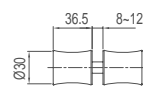

WLS91050

Original Code: YL1105
Product Name: Handle
Main Material: SS304
Finish: Mirror/Satin
Glass Door Thickness: 8-12mm
Drilling Size: Ø12