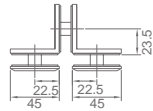

WWB12080

Original Code: WB1208
Product Name: Fixing Clamp
Main Material: SS304
Finish: Mirror/Satin
Glass Door Thickness: 8-12mm
Hole Size: Ø16
Install Location: Glass and Glass