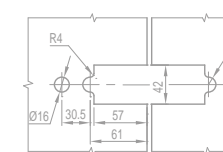

WHY13030

Original Code: Y1303
Product Name: Glass Door Hinge
Main Material: SS304
Finish: Mirror/Satin
Glass Door Thickness: 8-12mm
Glass Door Width: 600-800mm
Maximum Door Weight: 65kg/pair
Function: 双90°弹90°