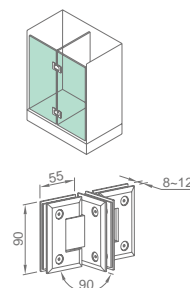

WHY12060

Original Code: Y1206
Product Name: Glass Door Hinge
Main Material: SS304
Finish: Mirror/Satin
Glass Door Thickness: 8-12mm
Glass Door Width: 600-800mm
Maximum Door Weight: 65kg/pair
Function: 双90°弹90°