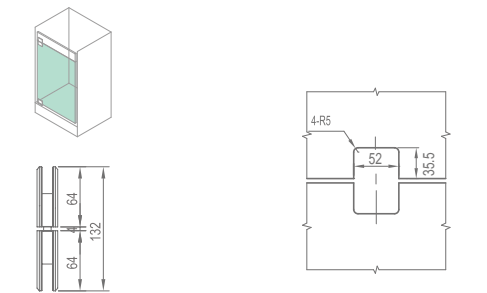

WHY15220

Original Code: Y1522
Product Name: Glass Door Hinge
Main Material: SS304
Finish: Mirror/Satin
Glass Door Thickness: 8-12mm
Glass Door Width: 600-800mm
Maximum Door Weight: 40kg/pair
Function: 双 180 弹 180