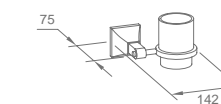

WWG38170

Original Code: WG3817
Product Name: Single Cup
Main Material: SS304
Finish: Mirror