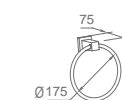

**WWG15080**

Original Code: WG1508  
Product Name: Towel Ring  
Main Material: SS304  
Finish: Mirror or Satin

**WWG15090**

Original Code: WG1509  
Product Name: Clothes Hook  
Main Material: SS304  
Finish: Mirror or Satin