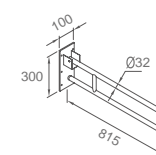

WFS12010

Original Code: FS1201
Product Name: Handrail
Main Material: SS304
Finish: Mirror or Satin