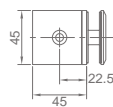

WWB13020

Original Code: WB1302
Product Name: Fixing Clamp
Main Material: SS304
Finish: Mirror/Satin
Glass Door Thickness: 8-12mm
Hole Size: Ø16
Install Location: Glass and Wall