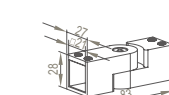

WCG60030

Product Name: Connector
Main Material: SS304
Finish: Mirror/Satin
Applicable pipe diameter: $\square 20$