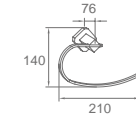

Hangings Hardware

Hangings Hardware

Hangings Hardware

**WWG42080**

Original Code: WG4208  
Product Name: Towel Ring  
Main Material: SS304  
Finish: Satin

**WWG42100**

Original Code: WG4210  
Product Name: Clothes Hook  
Main Material: SS304  
Finish: Satin