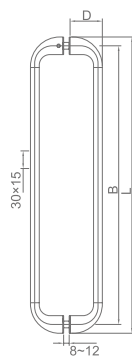

WLS562

Original Code: LS514
Product Name: Handle
Main Material: SS304
Finish: Mirror/Satin
Applicable Glass Thickness: 8-12mm

Code	Drilling size	Pipe size	L(mm)	B(mm)	D(mm)
WLS56250	Ø12	30*15	505	475	55