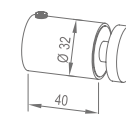

WTL20080

Original Code: YTL208
Product Name: Mounting
Main Material: SS304
Finish: Mirror/Satin
Door Thickness: 8-10mm