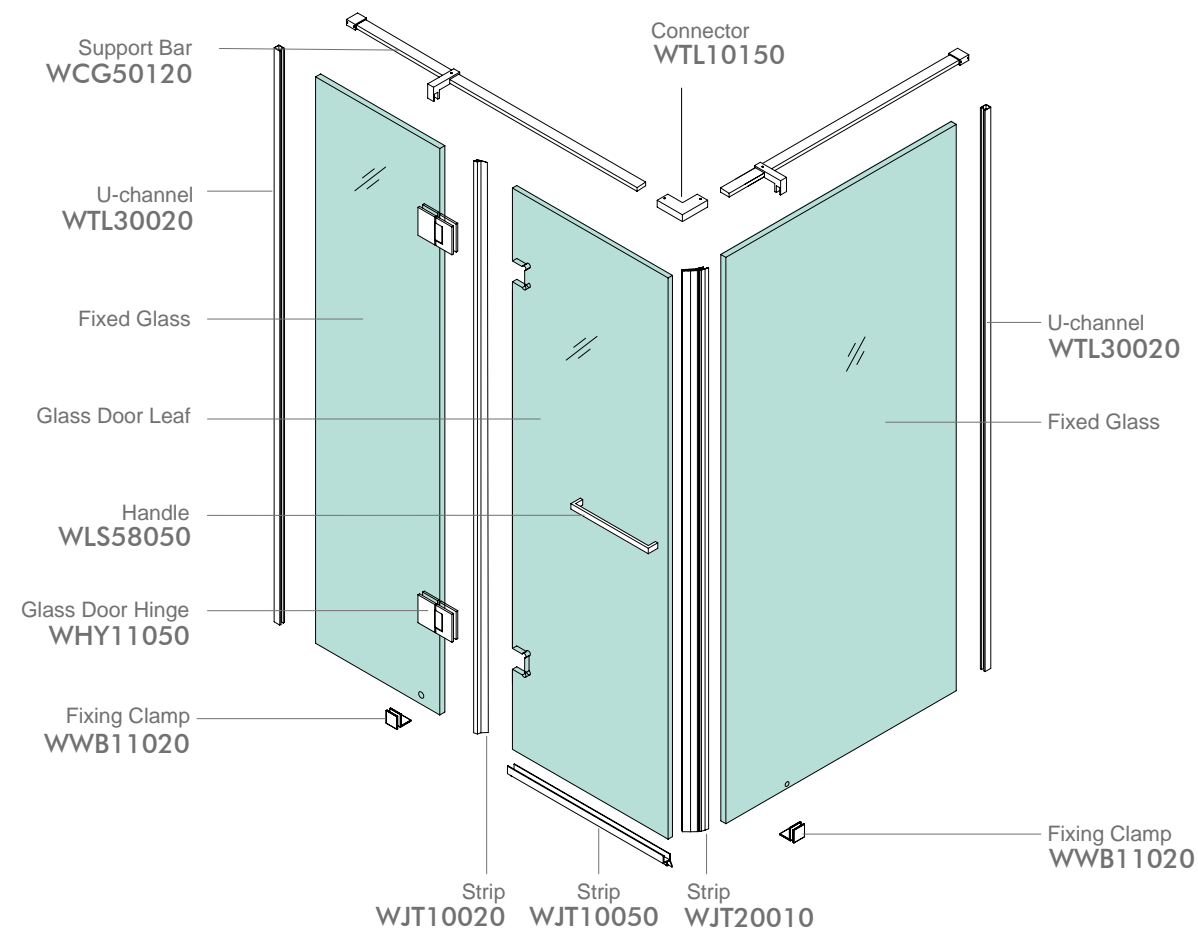

Shower Room Installation Diagram

Accessories List

WHY11050 *2	WWB11020 *2	★ WCG50120 *2	WTL10150 *1	
WLS58050 *1	◆ WJT10050 *1	◆ WJT20010 *1	◆ WJT10020 *1	WTL30020 *2

★ : Customized Products   ◆ : Optional Accessories