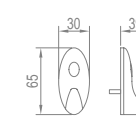

### WGD40060

Original Code: GD406  
Product Name: Clothes Hook  
Main Material: SS304  
Finish: Satin  
Applicable Thickness: 12mm-18mm

Proposed configuration for each partition: 2 pcs of mounting brackets; 2 pcs of mounting header brackets; 1 pair of hinges; 10 pcs of header corners; 1 pcs of indicative lock; 1 pcs of clothes hook.