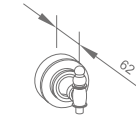

WWG47090

Product Name: Clothes Hook
Main Material: SS304
Finish: Mirror