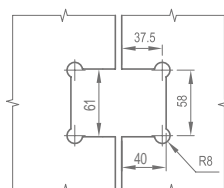

WHY12040

Original Code: Y1204
Product Name: Glass Door Hinge
Main Material: SS304
Finish: Mirror/Satin
Glass Door Thickness: 8-12mm
Glass Door Width: 600-800mm
Maximum Door Weight: 65kg/pair
Function: 双90°弹135°