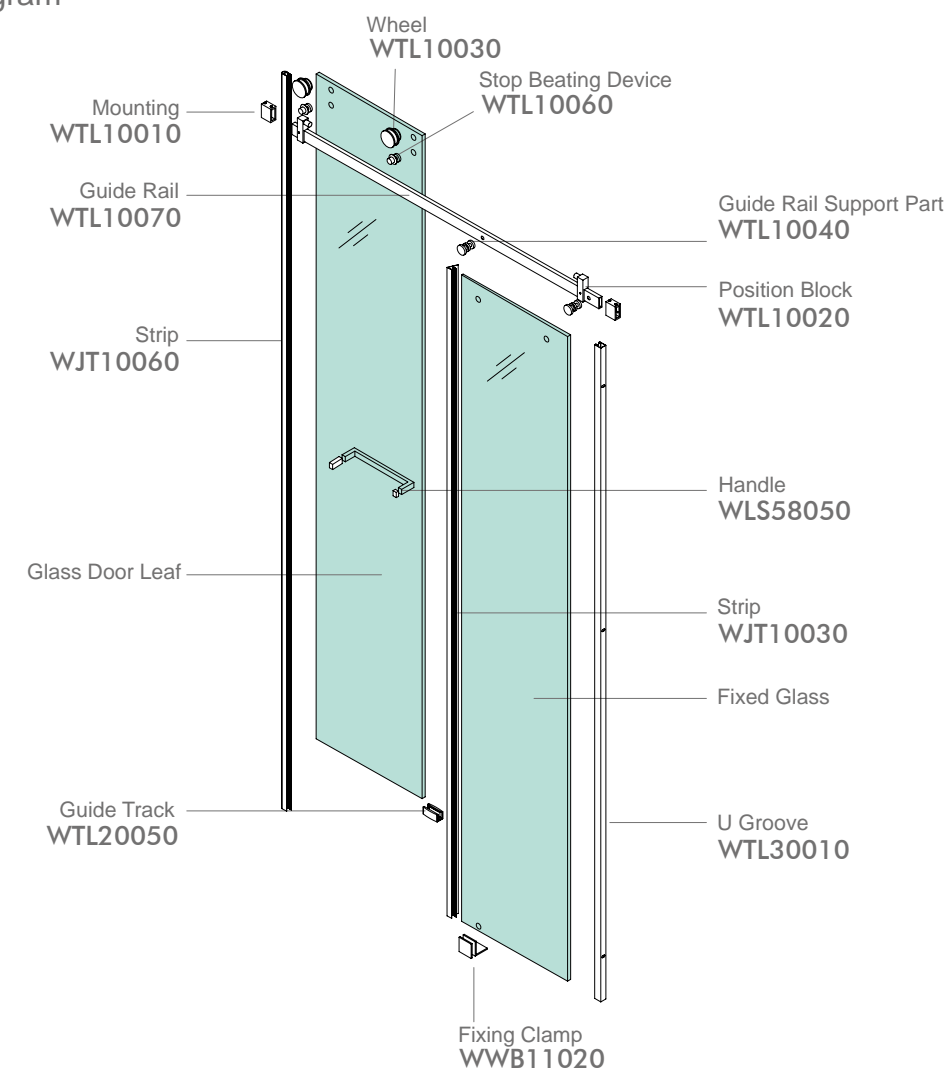

Shower Room Installation Diagram

Accessories List

 WTL10010 *2	 WTL10020 *2	 WTL10030 *2	 WTL10040 *2	 WTL10060 *2	 ★ WTL10070 *1
 WLS58050 *1	 WTL20050 *1	 WWB11020 *1	 ◆ WJT10030 *1	 WTL30010 *1	 ◆ WJT10060 *1

★ : Customized Products   ◆ : Optional Accessories