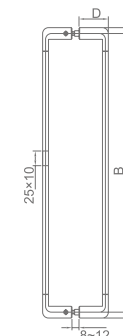

WLS563

Original Code: LS516
Product Name: Handle
Main Material: SS304
Finish: Mirror/Satin
Applicable Glass Thickness: 8-12mm

Code	Drilling size	Pipe size	L(mm)	B(mm)	D(mm)
WLS56350	Ø12	25*10	495	475	50