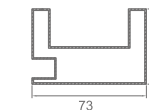

WTL30340

Product Name: Connecting Column
Main Material: SS304
Finish: Mirror
Suitable Thickness: 8/10mm