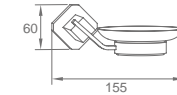

WWG42140

Original Code: WG4214
Product Name: Soap Dish
Main Material: SS304
Finish: Satin