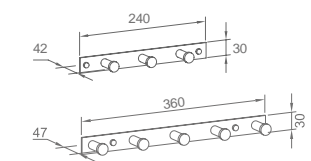

WYG10030

Original Code: YG103
Product Name: Clothes Hook
Main Material: SS304
Finish: Mirror