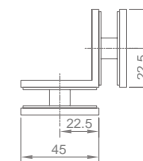

WWB31030

Original Code: WB3103
Product Name: Fixing Clamp
Main Material: SS304
Finish: Mirror/Satin
Glass Door Thickness: 8-10mm
Hole Size: Ø16
Install Location: Glass and Glass