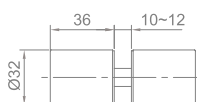

WGD77010

Original Code: GD7701
Product Name: Clothes hook
Main Material: SS304
Finish: Satin
Diameter: Ø 12mm
Applicable Thickness: 10-12mm