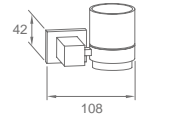

WVG35170

Original Code: WG3517
Product Name: Single Cup
Main Material: SS304
Finish: Mirror or Satin