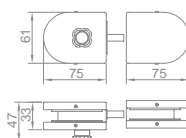

WGD75320

Original Code: GD7532
Product Name: Indicative Lock
Main Material: SS304
Finish: Satin
Applicable Thickness: 10-12mm