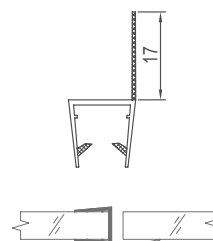

Strip Installation Instruction

WJT1003T

Original Code: JT103T
Product Name: Strip
Main Material: Transparent PVC
Glass Thickness: 8/10mm
Function Features: Resist water-penetration at the gap between sliding glass doors and fixed glass
Install Method: Clip the glass at side.

WJT10010

Original Code: JT101
Product Name: Strip
Main Material: Transparent PVC
Glass Thickness: 8/10/12mm
Function Features: Resist water-penetration from the bottom of door sash and the side of door.
Install Method: Clip the glass at side.

WJT10040

Original Code: JT104
Product Name: Strip
Main Material: Transparent PVC
Glass Thickness: 8/10/12mm
Function Features: Waterproof at the side hung door which can open 135°
Install Method: Clip the glass at side

WJT10020

Original Code: JT102
Product Name: Strip
Main Material: Transparent PVC
Glass Thickness: 8/10/12mm
Function Features: Resist water-penetration at the side hung door which can open 180°
Install Method: Clip the glass at side.

WJT10050

Original Code: JT105
Product Name: Strip
Main Material: Transparent PVC
Glass Thickness: 8/10/12mm
Function Features: Resist water-penetration from the bottom of door sash and the side of door.
Install Method: Clip the glass at side

WJT10030

Original Code: JT103
Product Name: Strip
Main Material: Transparent PVC
Glass Thickness: 8/10/12mm
Function Features: Resist water-penetration at the side hung door which can open 90°
Install Method: Clip the glass at side

WJT10060

Original Code: JT106
Product Name: Strip
Main Material: Transparent PVC
Glass Thickness: 8/10/12mm
Function Features: Resist water-penetration from the crack of door
Install Method: Clip the glass at side

Installed on the fixed glass or glass door leaf, to seal, buffer and positioning.