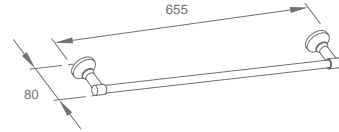

WWG32010

Original Code: WG3201
Product Name: Towel Shelf
Main Material: SS304
Finish: Mirror or Satin