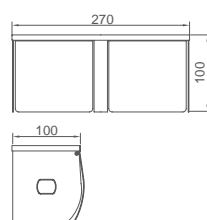

WZH1009A

Original Code: ZH109A
Product Name: Tissue Box
Main Material: SS304
Finish: Mirror