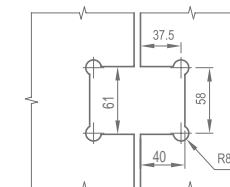

WHY11050

Original Code: Y1105
Product Name: Glass Door Hinge
Main Material: SS304
Finish: Mirror/Satin
Glass Door Thickness: 8-12mm
Glass Door Width: 600-800mm
Maximum Door Weight: 65kg/pair
Function: 双 90 弹 180