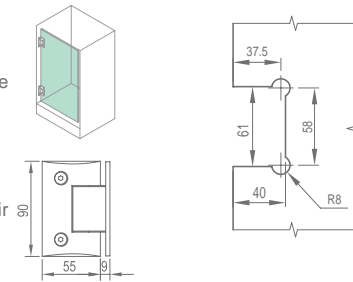

WHY16020

Original Code: Y1602
Product Name: Glass Door Hinge
Main Material: SS304
Finish: Mirror/Satin
Glass Door Thickness: 8-12mm
Glass Door Width: 600-800mm
Maximum Door Weight: 65kg/pair
Function: 双 90 弹 90