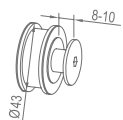

**WTL10030**

Original Code: YTL 103  
Product Name: Guide Wheel  
Main Material: SS304  
Finish: Mirror/Satin  
Door Thickness: 8-10mm  
Maximum Door Weight: 50kg

**WTL10130**

Original Code: YTL 113  
Product Name: Hanging Wheel  
Main Material: SS304  
Finish: Mirror/Satin  
Door Thickness: 8-10mm  
Maximum Door Weight: 50kg