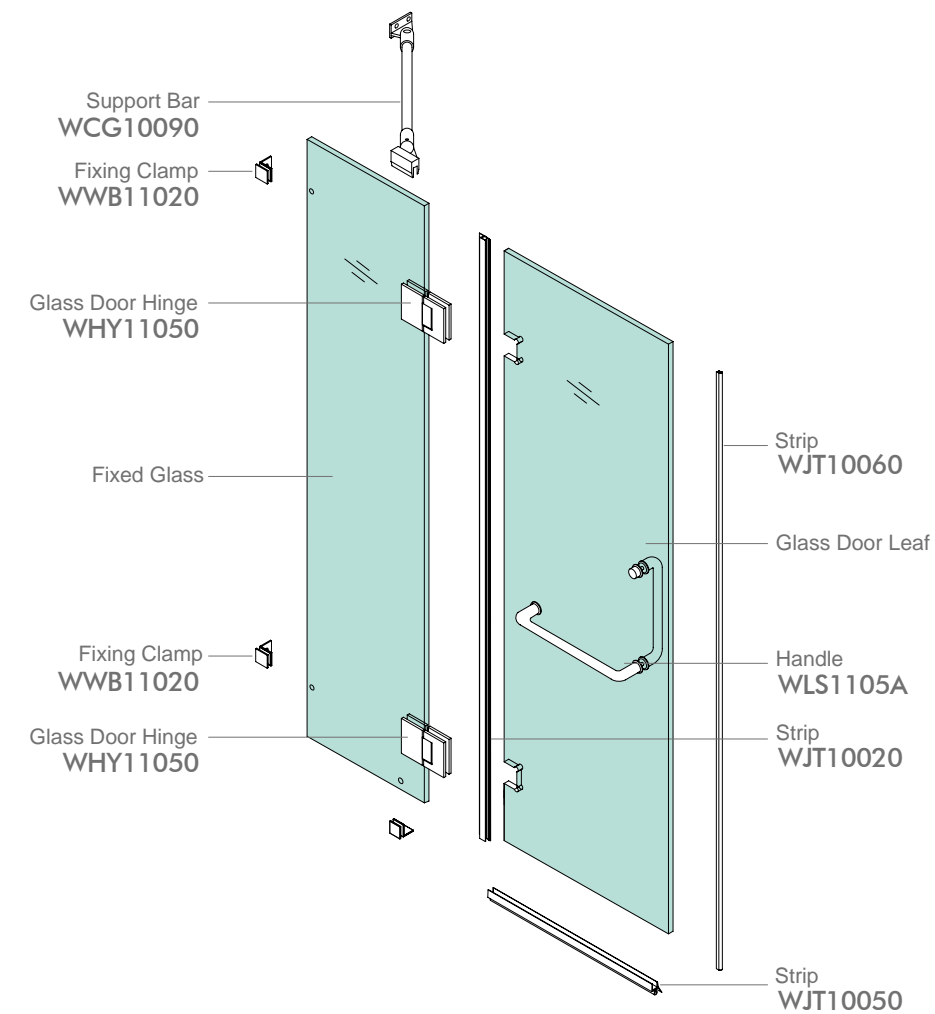

Shower Room Installation Diagram

Accessories List

 WWB11020 *3	 WHY11050 *2	 ★ WCG10090 *1	
 WLS1105A *1	 ◆ WJT10050 *1	 ◆ WJT10060 *1	 WJT10020 *1

★ : Customized Products   ◆ : Optional Accessories