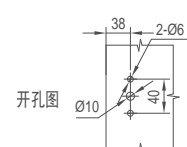

### WGD50060

Original Code: GD506  
Product Name: Clothes Hook  
Main Material: SS304  
Finish: Satin  
Applicable Thickness: 12mm-18mm