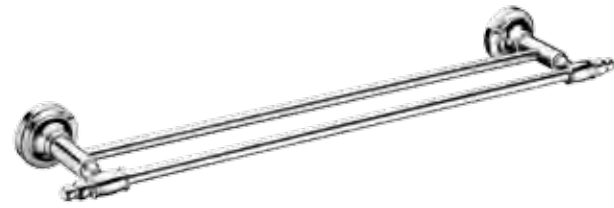

**WWG47010**

Product Name: Towel Shelf  
Main Material: SS304  
Finish: Mirror

**WWG47090**

Product Name: Clothes Hook  
Main Material: SS304  
Finish: Mirror

**WWG47150**

Product Name: Soap Basket  
Main Material: SS304  
Finish: Mirror