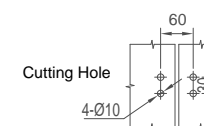

### WGD4003L/R

Original Code: GD403  
Product Name: Hinge  
Main Material: SS304  
Finish: Satin  
Applicable Thickness: 12mm-18mm