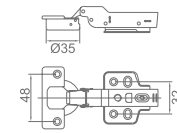

WJY1201B

Original Code: WJY12A2
Product Name: Cabinet Door Hinge
Main Material: Cold-rolled steel sheet
Finish: Nickel-plated
Opening Angle: 110°
Applicable thickness of door: 14-22mm
Maximum loading capacity: 8Kg/pair
Feature: 2 speed, opening and closing softly, hydraulic cushion

Half Cover