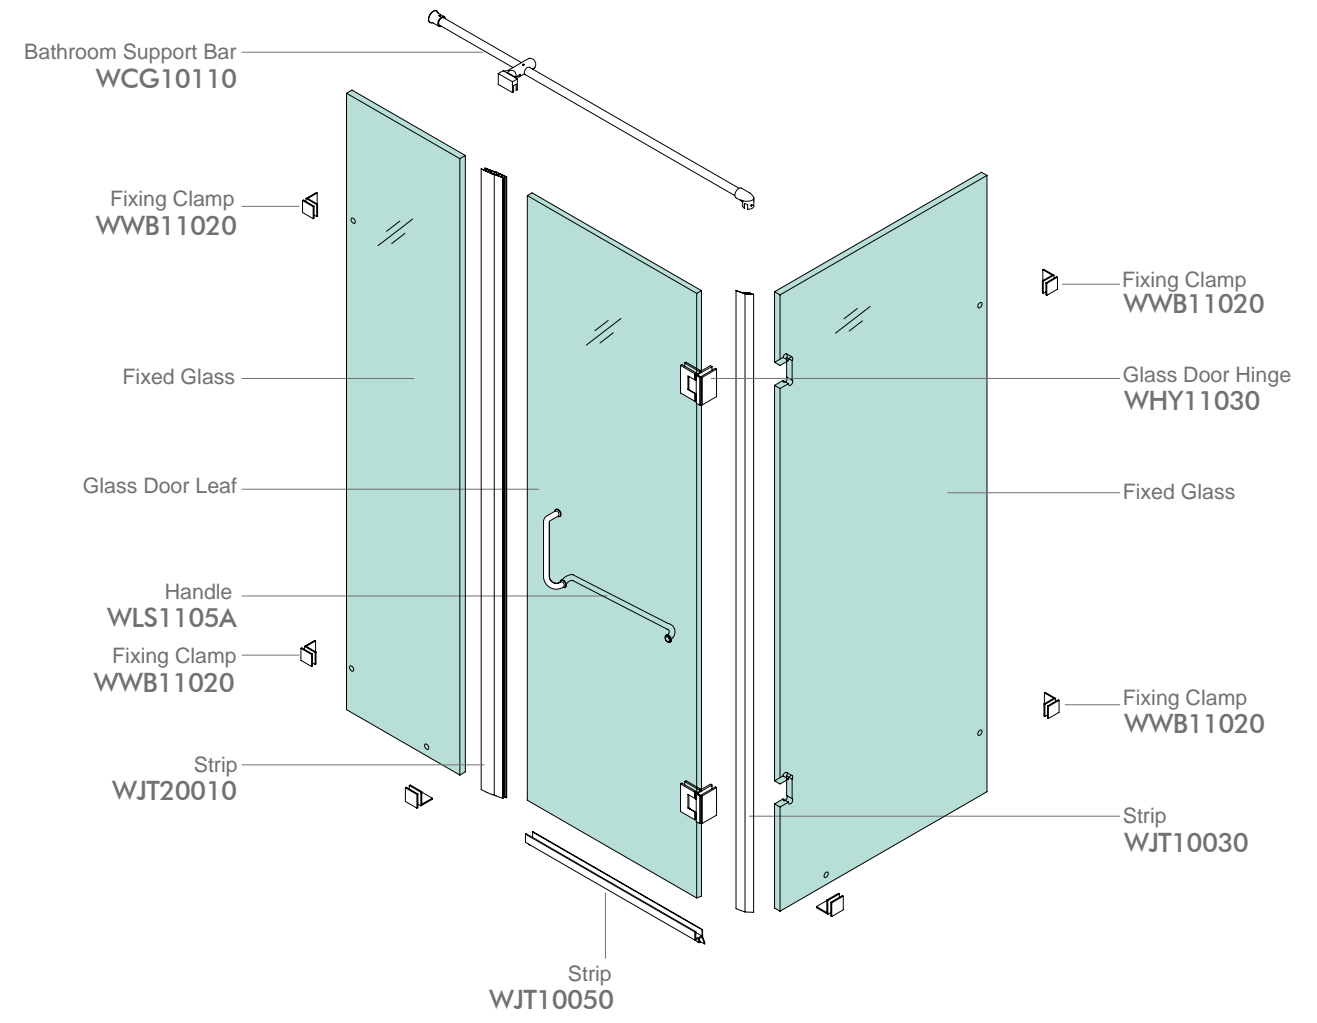

Shower Room Installation Diagram

Accessories List

WWB11020 *6	WHY11030 *2	WCG10110 *1	
WLS1105A *1	◆ WJT10050 *1	◆ WJT10030 *1	◆ WJT20010 *1

★ : Customized Products   ◆ : Optional Accessories