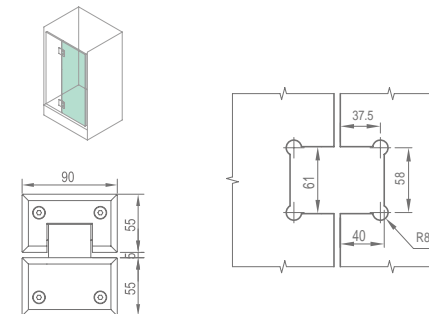

WHY32050

Product Name: Glass Door Hinge
Main Material: SS304
Finish: Mirror/Satin
Glass Door Thickness: 8-10mm
Glass Door Width: 600-800mm
Maximum Door Weight: 45kg/pair
Function: 双90°弹180°