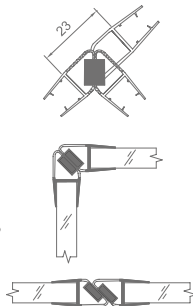

WJT20010

Original Code: JT201
Product Name: Strip
Main Material: Transparent PVC
Glass Thickness: 8/10/12mm
Function Features: Resist water-penetration from the crack of side-hung door which can open 180° or 90°
Install Method: Clip the glass at side