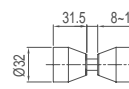

WLS91040

Original Code: YL1104
Product Name: Handle
Main Material: SS304
Finish: Mirror/Satin
Glass Door Thickness: 8-12mm
Drilling Size: Ø12