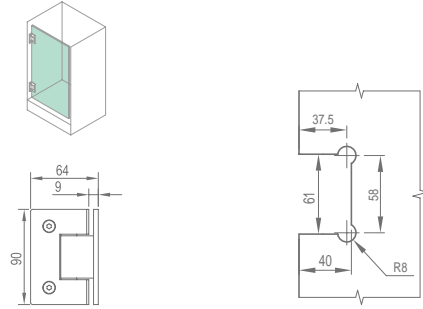

WHY31020

Original Code: Y3102
Product Name: Glass Door Hinge
Main Material: SS304
Finish: Mirror/Satin
Glass Door Thickness: 8-10mm
Glass Door Width: 600-800mm
Maximum Door Weight: 45kg/pair
Function: 双90°弹90°