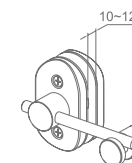

WGD11050

Product Name: Indicative Lock
Main Material: SS304
Finish: Satin
Applicable Thickness: 10-12mm