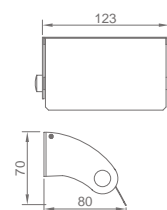

**WZH10120**

Original Code: ZH112  
Product Name: Tissue Box  
Main Material: SS304  
Finish: Mirror