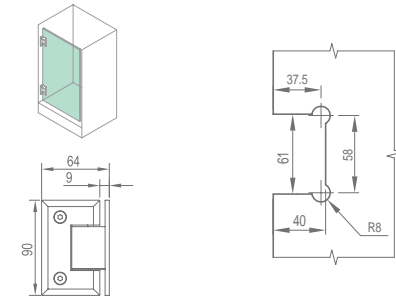

WHY32020

Product Name: Glass Door Hinge
Main Material: SS304
Finish: Mirror/Satin
Glass Door Thickness: 8-10mm
Glass Door Width: 600-800mm
Maximum Door Weight: 45kg/pair
Function: 双90°弹90°