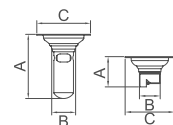

WDL3024A/B/C

Original Code: DL324
Product Name: Floor Drain
Main Material: SS304
Finish: Satin

Code	Applicable pipe Dia	A(mm)	B(mm)	C(mm)
WDL3024A/B	Ø50	117	Ø45	□100
WDL3024C	Ø50	60	Ø45	□100