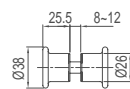

WLS91030

Original Code: YL1103
Product Name: Handle
Main Material: SS304
Finish: Mirror/Satin
Glass Door Thickness: 8-12mm
Drilling Size: Ø12