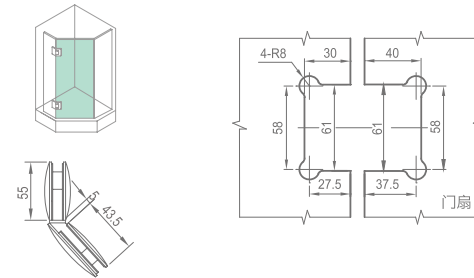

WHY16040

Original Code: Y1604
Product Name: Glass Door Hinge
Main Material: SS304
Finish: Mirror/Satin
Glass Door Thickness: 8-12mm
Glass Door Width: 600-800mm
Maximum Door Weight: 65kg/pair
Function: 双 90 弹 135