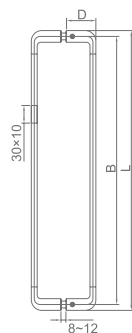

WLS561

Original Code: LS513
Product Name: Handle
Main Material: SS304
Finish: Mirror/Satin
Applicable Glass Thickness: 8-12mm

Code	Drilling size	Pipe size	L(mm)	B(mm)	D(mm)
WLS56150	Ø12	25*10	477	457	50