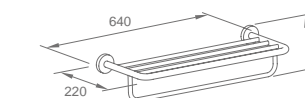

WWG19040

Original Code: WG1904
Product Name: Towel Shelf
Main Material: SS304
Finish: Mirror or Satin