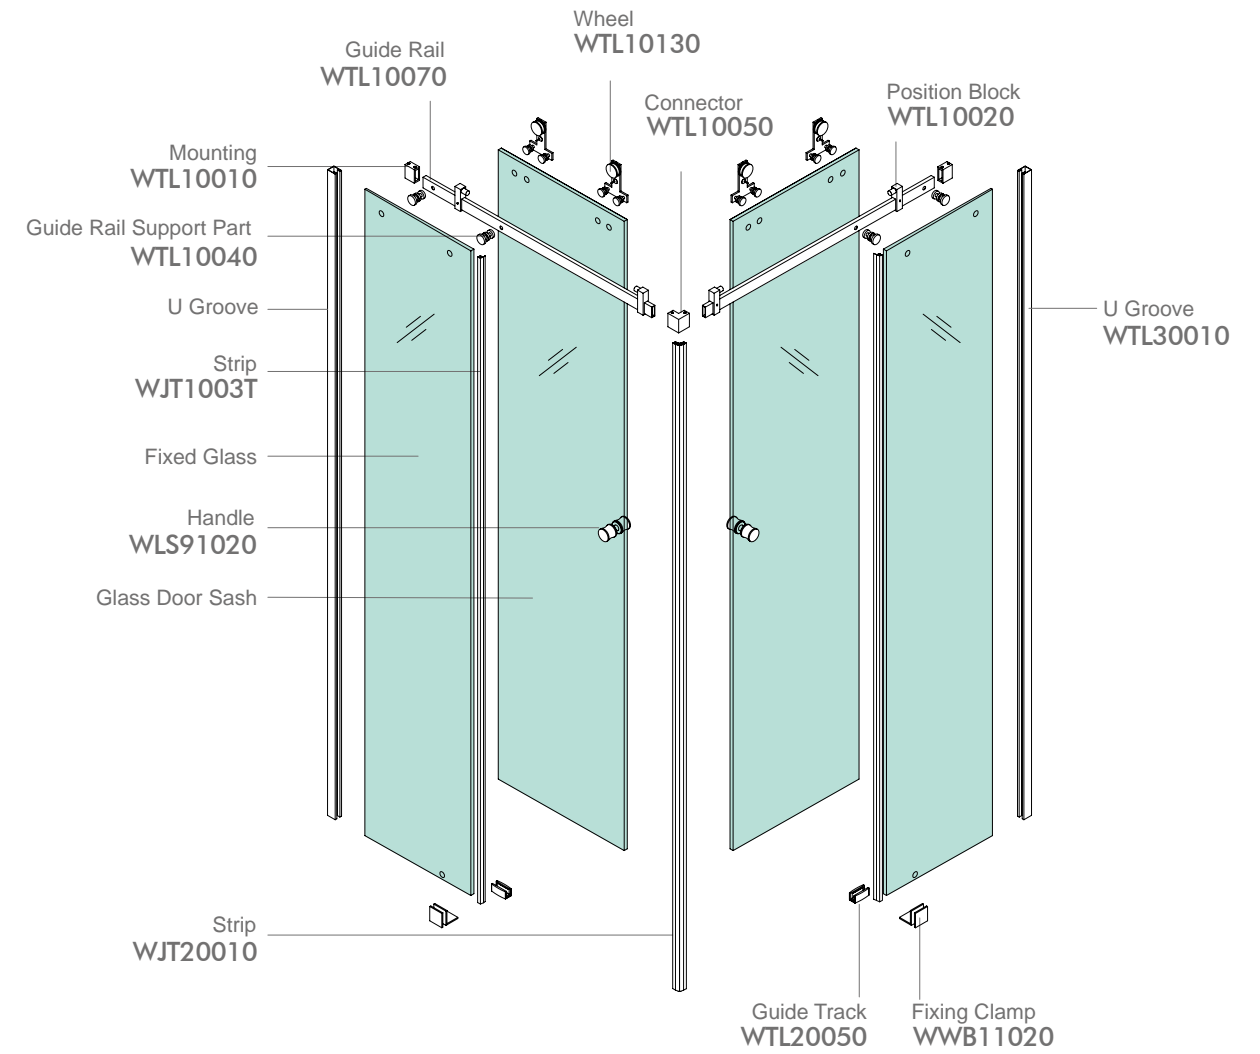

Shower Room Installation Diagram

Accessories list

 WTL10010 *2	 WTL10020 *4	 WTL10130 *4	 WTL10040 *4	 WTL10050 *1	 WWB11020 *2
 ★ WTL10070 *2	 WTL20050 *2	 WLS91020 *2	 ◆ WJT20010 *1	 ◆ WJT1003T *2	 WTL30010 *2

★ : Customized Products   ◆ : Optional Accessories