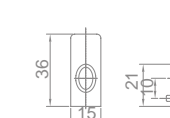

WGD50120

Original Code: GD512
Product Name: Lock Plate
Main Material: SS304
Finish: Satin

Marks: It's used for open-in doors