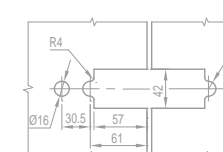

WHY13050

Original Code: Y1305
Product Name: Glass Door Hinge
Main Material: SS304
Finish: Mirror/Satin
Glass Door Thickness: 8-12mm
Glass Door Width: 600-800mm
Maximum Door Weight: 65kg/pair
Function: 双90°弹180°