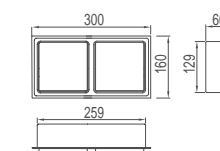

WZH10080

Original Code: ZH108
Product Name: Tissue Box
Main Material: SS304
Finish: Mirror