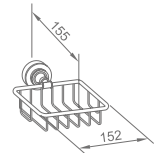

**WWG47010**

Product Name: Towel Shelf  
Main Material: SS304  
Finish: Mirror

**WWG47090**

Product Name: Clothes Hook  
Main Material: SS304  
Finish: Mirror

**WWG47150**

Product Name: Soap Basket  
Main Material: SS304  
Finish: Mirror