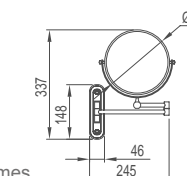

WHJ10080

Original Code: HZJ108
Product Name: Cosmetic Mirror
Main Material: Brass
Finish: Chromeplate
Feature: Plane mirror & Magnifier 3 times