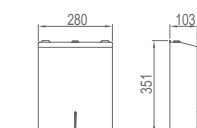

WZH10070

Original Code: ZH107
Product Name: Tissue Box
Main Material: SS304
Finish: Satin