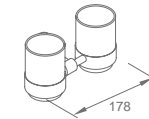

**WWG32040**

Original Code: WG3204  
Product Name: Towel Shelf  
Main Material: SS304  
Finish: Mirror or Satin

**WWG32200**

Original code: WG3220  
Product name: Double Cups  
Main Material: SS304  
Finish: Mirror or Satin