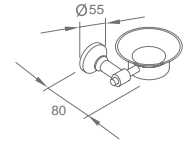

WWG32140

Original Code: WG3214
Product Name: Soap Dish
Main Material: SS304
Finish: Mirror or Satin