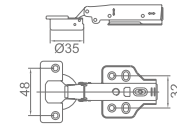

WJY2211A

Product Name: Cabinet Door Hinge
Main Material: SS304
Finish: Electrolyzation
Opening Angle: 110°
Applicable door thickness: 14-22mm
Maximum loading capacity: 8Kg/pair
Feature: 2 speed, opening and closing softly, hydraulic cushion and detachable.

Full Cover