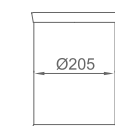

WFJ31030

Original Code: LJT103
Product Name: Dust bin
Main Material: SS304
Finish: Mirror