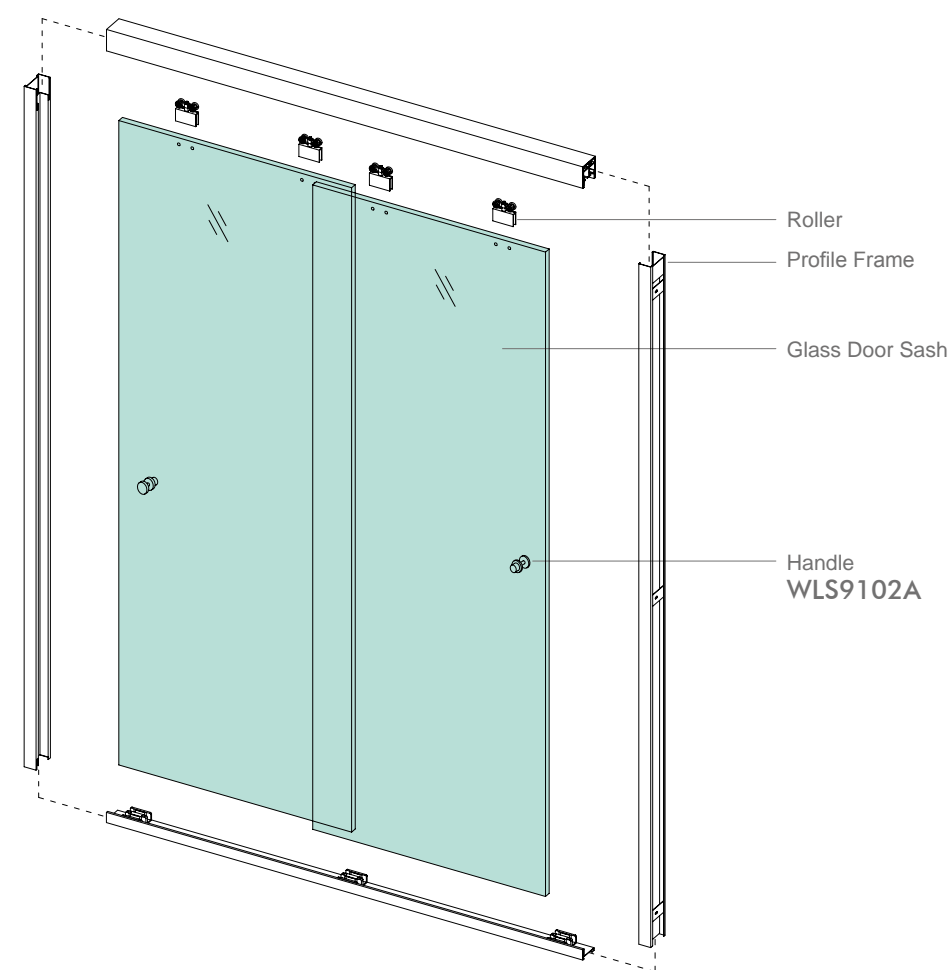

Shower Room Installation Diagram