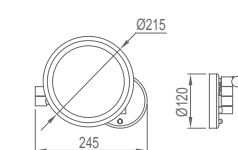

WHJ20060

Original Code: HZJ206
Product Name: Cosmetic Mirror
Main Material: Brass
Finish: Chromeplate
Feature: Magnifier 3 times
Source of light: LED
Input Voltage: AC220V
Terminal: 3 pin