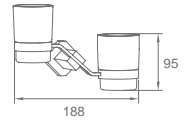

WWG42200

Original Code: WG4220
Product Name: Double Cups
Main Material: SS304
Finish: Satin