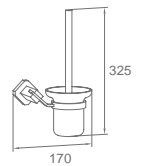

WWG42240

Original Code: WG4224
Product Name: Toilet Brush
Main Material: SS304
Finish: Satin