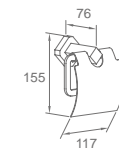

WWG42210

Original Code: WG4221
Product Name: Tissue Holder
Main Material: SS304
Finish: Satin