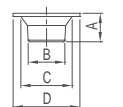

WDL20100

Original Code: DL210
Product Name: Floor Drain
Main Material: SS304
Finish: Satin