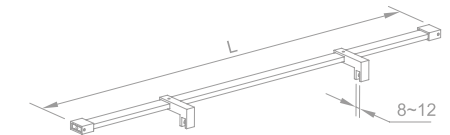

★ **WCG50110**

Original Code: CG511
Product Name: Support Bar
Main Material: SS304
Finish: Mirror/Satin
Applicable Thickness: 8-12mm