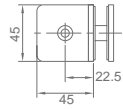

WWB11020

Original Code: WB1102
Product Name: Fixing Clamp
Main Material: SS304
Finish: Mirror/Satin
Glass Door Thickness: 8-12mm
Hole Size: Ø16
Install Location: Glass and wall