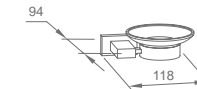

WWG17140

Original Code: WG1714
Product Name: Soap Dish
Main Material: SS304
Finish: Mirror or Satin