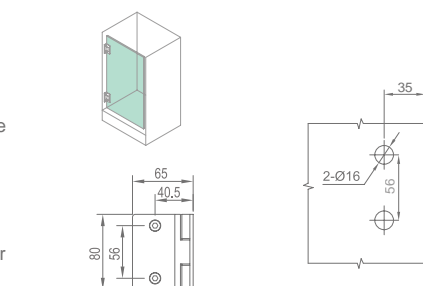

WHY51010

Original Code: Y5101
Product Name: Glass Door Hinge
Main Material: SS304
Finish: Mirror/Satin
Glass Door Thickness: 8-12mm
Glass Door Width: 600-800mm
Maximum Door Weight: 50kg/pair
Function: 单 90 180