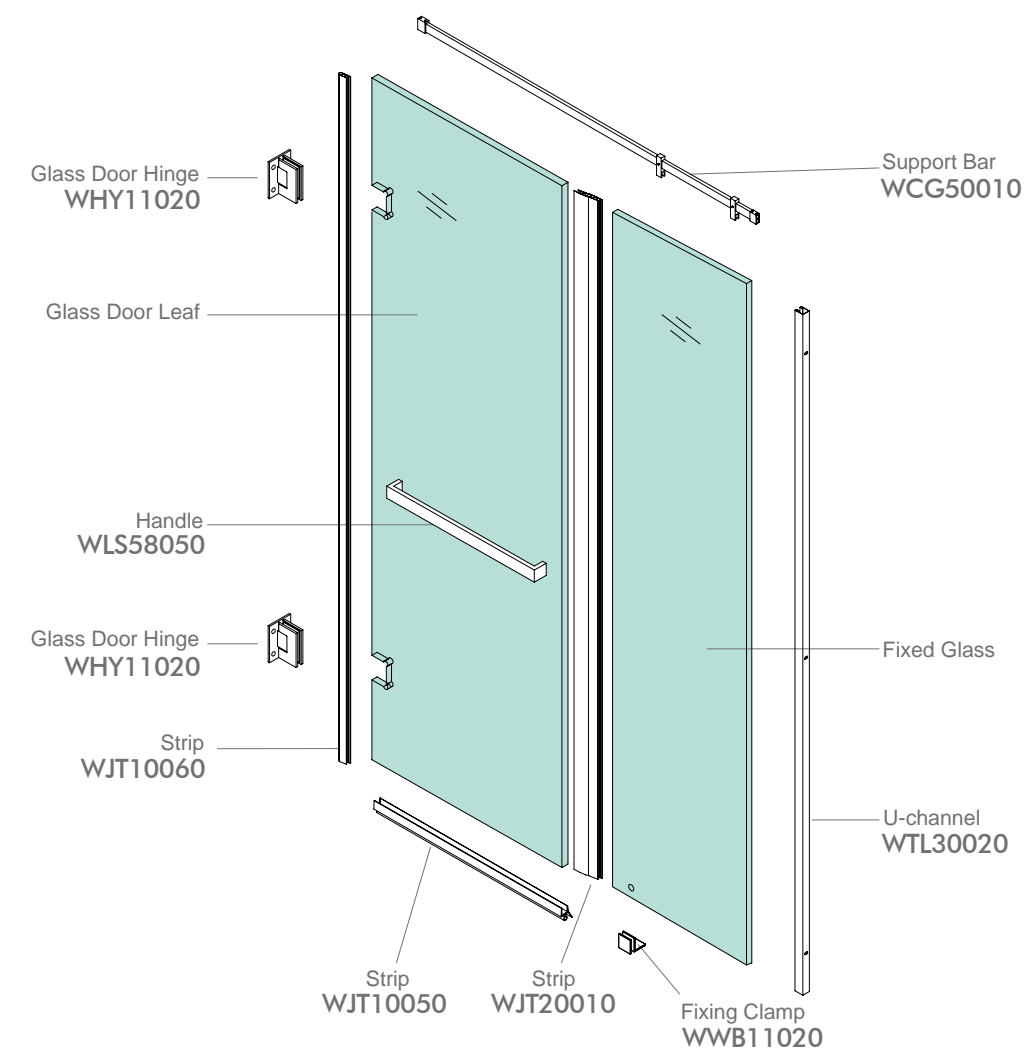

Shower Room Installation Diagram

Accessories List

 WWB11020 *1	 WHY11020 *2	 ★ WCG50010 *1	 WTL30020 *1
 WLS58050 *1	 ♦ WJT10050 *1	 ♦ WJT10060 *1	 ♦ WJT20010 *1

★ : Customized Products   ♦ : Optional Accessories