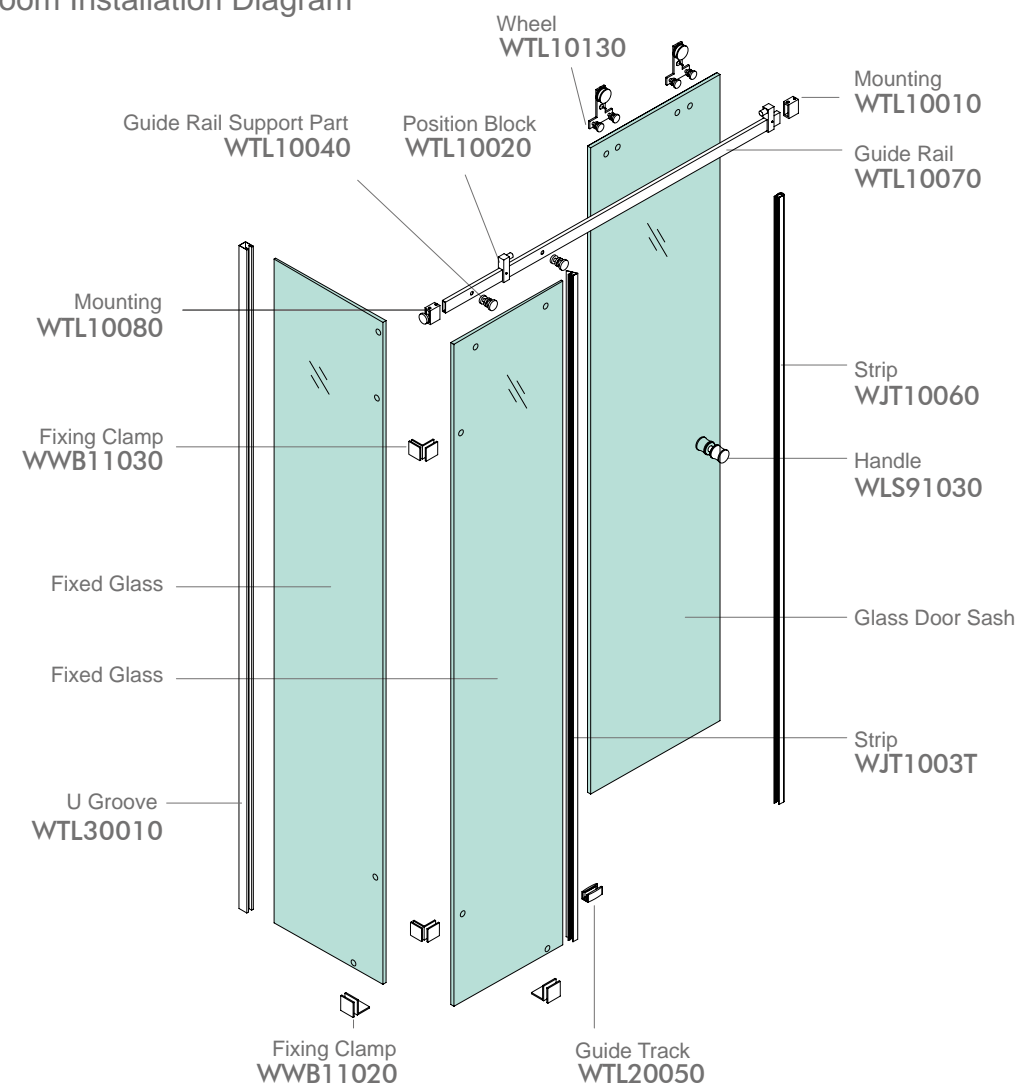

Shower Room Installation Diagram

Accessories list

WTL10130 *2	WTL10010 *1	WTL10080 *1	WTL10040 *2	WTL10020 *2	WLS91030 *1	WTL10070 *1
WTL20050 *1	WWB11020 *2	WWB11030 *2	WTL30010 *1	WJT1003T *1	WJT10060 *1	WTL30010 *1

★ : Customized Products   ◆ : Optional Accessories