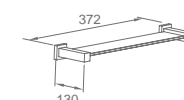

WWG15060

Original Code: WG1506
Product Name: Glass Shelf
Main Material: SS304
Finish: Mirror or Satin