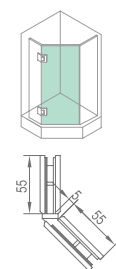

WHY11040

Original Code: Y1104
Product Name: Glass Door Hinge
Main Material: SS304
Finish: Mirror/Satin
Glass Door Thickness: 8-12mm
Glass Door Width: 600-800mm
Maximum Door Weight: 65kg/pair
Function: 双 90 弹 135