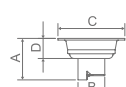

Applicable pipe Dia	A(mm)	B(mm)	C(mm)	D(mm)
Ø50	62	Ø40	100	30