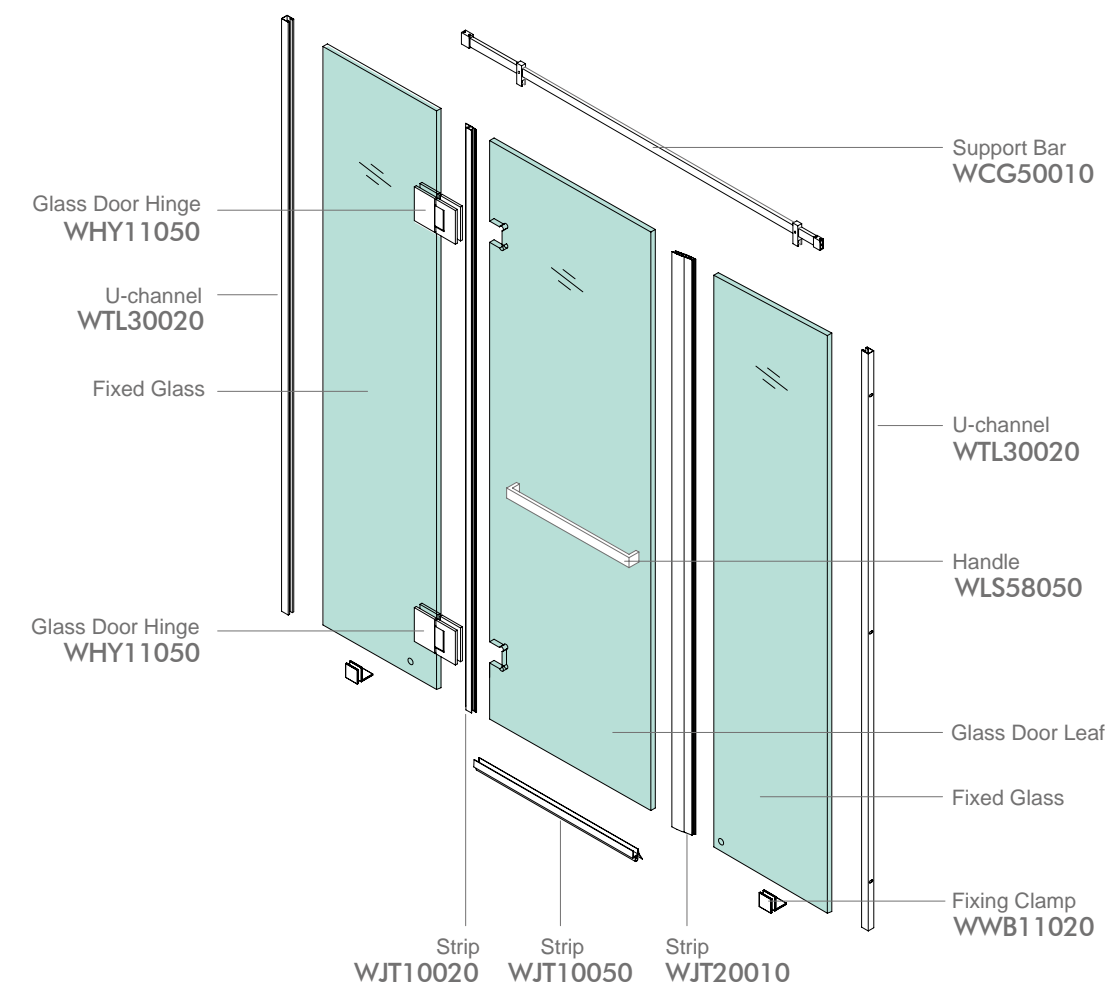

Shower Room Installation Diagram

Accessories List

 WWB11020 *2	 WHY11050 *2	 ★ WCG50010 *1	 WTL30020 *2
 WLS58050 *1	 ◆ WJT10050 *1	 ◆ WJT20010 *1	 ◆ WJT10020 *1

★ : Customized Products   ◆ : Optional Accessories