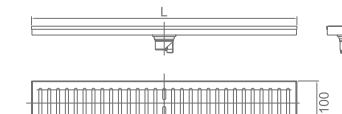

★ WDL60050

Product Name: Floor Drain
Main Material: SS304
Finish: Satin

★ : Length can be customized according to project demand.