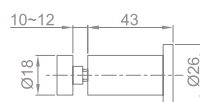

WGD76010

Original Code: GD7601
Product Name: Clothes hook
Main Material: SS304
Finish: Satin
Diameter: Ø 12mm
Applicable Thickness: 10-12mm