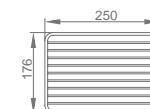

WGL20030

Original Code: GL203
Product Name: Hanging Basket
Main Material: SS304
Finish: Mirror or Satin
Dimensions: 250*176*60