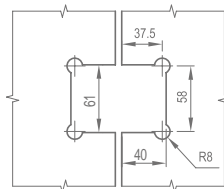

WHY12050

Original Code: Y1205
Product Name: Glass Door Hinge
Main Material: SS304
Finish: Mirror/Satin
Glass Door Thickness: 8-12mm
Glass Door Width: 600-800mm
Maximum Door Weight: 65kg/pair
Function: 双90°弹180°