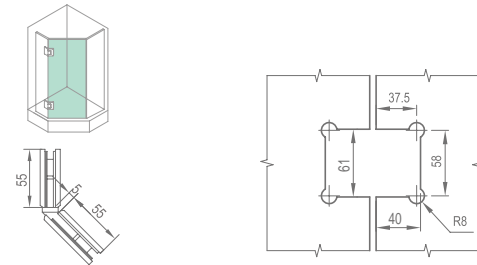

WHY31040

Original Code: Y3104
Product Name: Glass Door Hinge
Main Material: SS304
Finish: Mirror/Satin
Glass Door Thickness: 8-10mm
Glass Door Width: 600-800mm
Maximum Door Weight: 45kg/pair
Function: 双90°弹135°