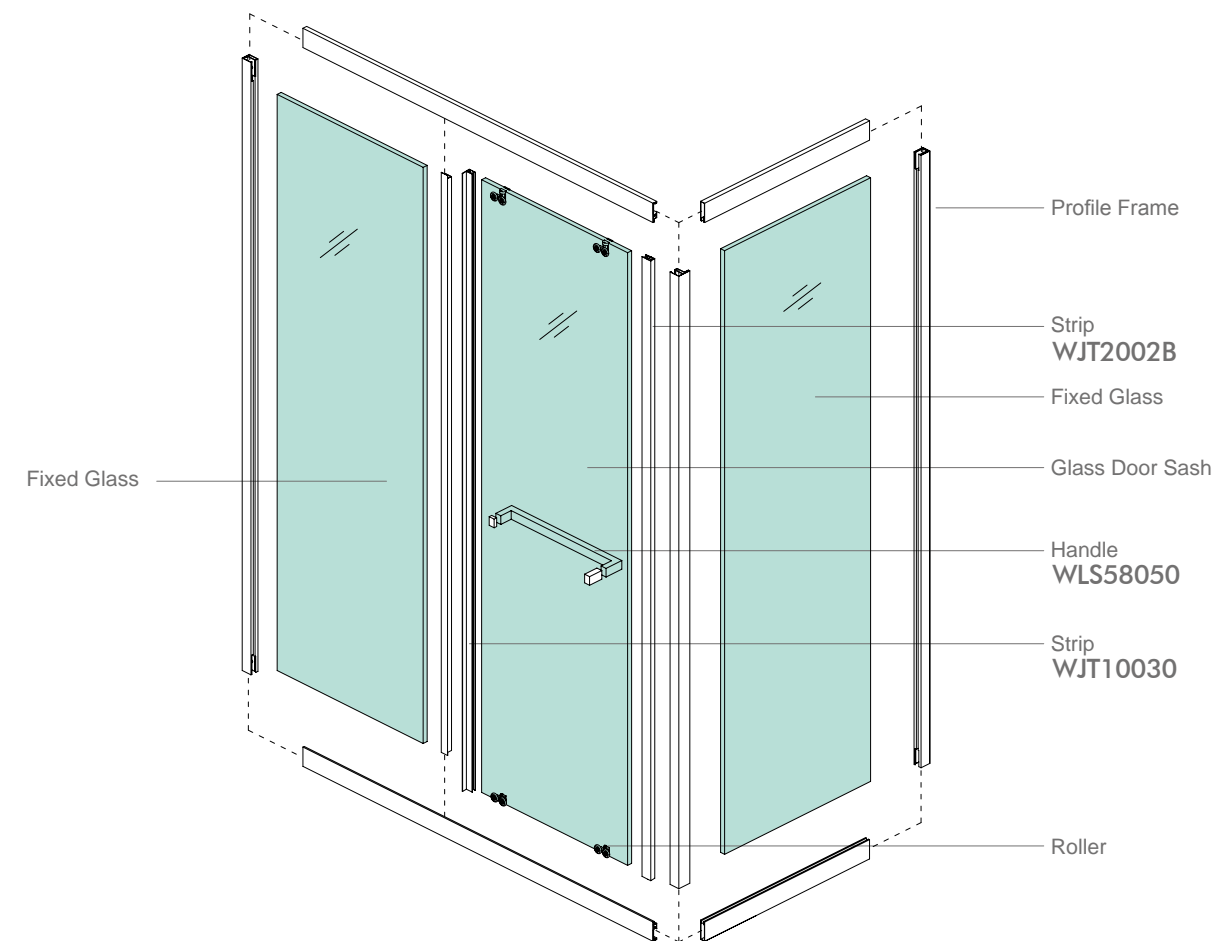

Shower Room Installation Diagram