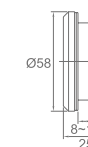

WLS92010

Original Code: YL1201
Product name: Handle
Main Material: SS304
Finish: Mirror/Satin
Glass Door Thickness: 8-10mm
Drilling size: Ø46