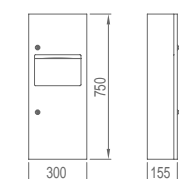

WZH20070

Original Code: ZH207
Product Name: Tissue Box
Main Material: SS304
Finish: Satin
With trash basket