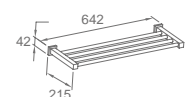

WWG15030

Original Code: WG1503
Product Name: Towel Shelf
Main Material: SS304
Finish: Mirror or Satin