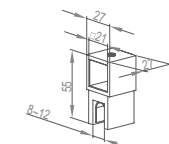

WCG60010

Product Name: Glass Clamp
Main Material: SS304
Finish: Mirror/Satin
Applicable Thickness: 8-12mm
Applicable pipe diameter: $\square 20$

WCG20020

Original Code: CG202
Product Name: Mounting
Main Material: SS304
Finish: Mirror/Satin
Suitable pipe diameter: $\varnothing 19/\varnothing 25.4$