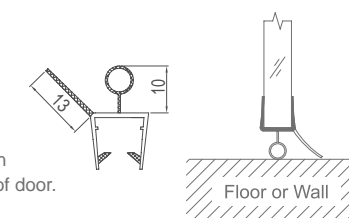

WJT10050

Original Code: JT105
Product Name: Strip
Main Material: Transparent PVC
Glass Thickness: 8/10/12mm
Function Features: Resist water-penetration from the bottom of door sash and the side of door.
Install Method: Clip the glass at side

WJT10030

Original Code: JT103
Product Name: Strip
Main Material: Transparent PVC
Glass Thickness: 8/10/12mm
Function Features: Resist water-penetration at the side hung door which can open 90°
Install Method: Clip the glass at side