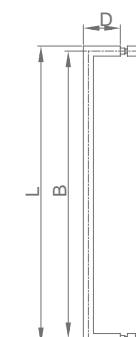

WLS580

Original Code: LS508
Product Name: Handle
Main Material: SS304
Finish: Mirror/Satin
Applicable Glass Thickness: 8-12mm

Code	Drilling size	Pipe size	L(mm)	B(mm)	D(mm)
WLS58050	Ø12	30*15	490	475	55