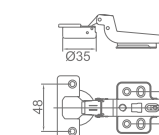

WJY1101C

Original Code: WJY11A3
Product Name: Cabinet Door Hinge
Main Material: Cold-rolled steel sheet
Finish: Nickel-plated
Opening Angle: 110°
Applicable thickness of door: 14-22mm
Maximum loading capacity: 8Kg/pair
Feature: 2 speed, opening and closing softly