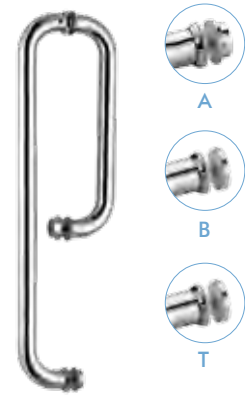

WLS110

Original Code: LS501
Product Name: Handle
Main Material: SS304
Finish: Mirror/Satin
Applicable Glass Thickness: 8-12mm

Code	Drilling size	Pipe size	B(mm)	D(mm)	F(mm)
WLS1105A/B/T	Ø14	Ø25	475	275	70
WLS1104A/B/T	Ø12	Ø19	457	152	60

Please choose B structure when the gap between the door leaf and the fixed glass is less than 10mm.