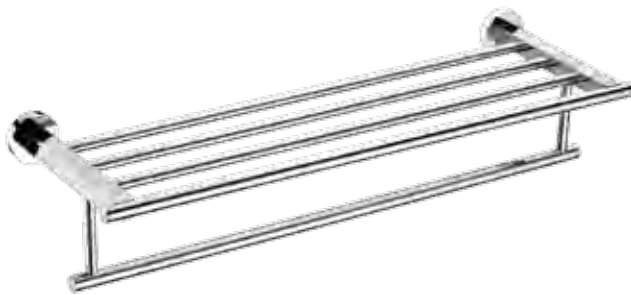

WWG41040

Original Code: WG4104
Product Name: Towel Shelf
Main Material: SS304
Finish: Mirror or Satin

WWG41210

Original Code: WG4121
Product Name: Tissue Holder
Main Material: SS304
Finish: Mirror or Satin