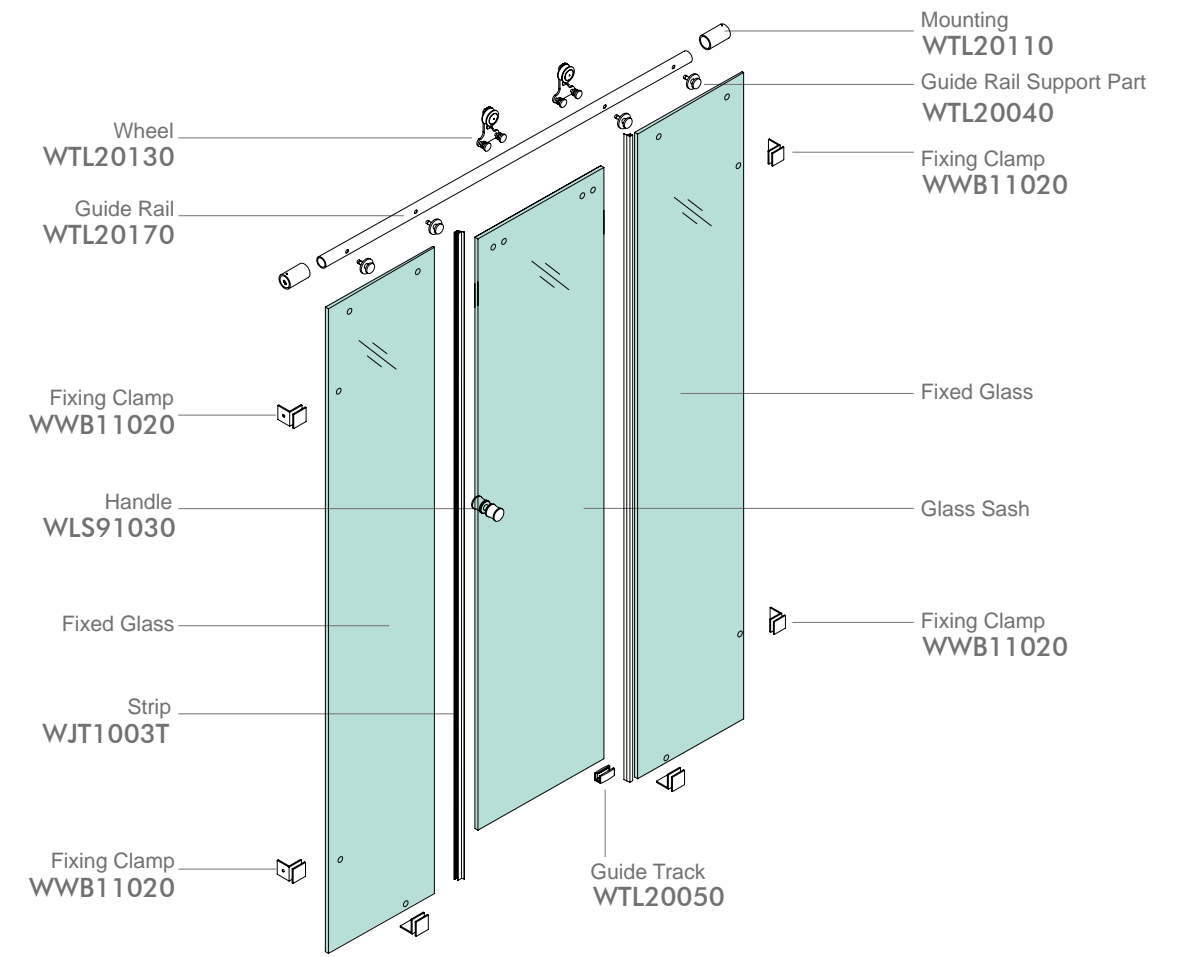

Shower Room Installation Diagram

Accessories List

WTL20130 *2	WTL20040 *4	WTL20050 *1	WTL20110 *2	★ WTL20170 *1
	WLS91030 *1	WWB11020 *6	▶ WJT1003T *2	

★ : Customized Products   ▶ : Optional Accessories