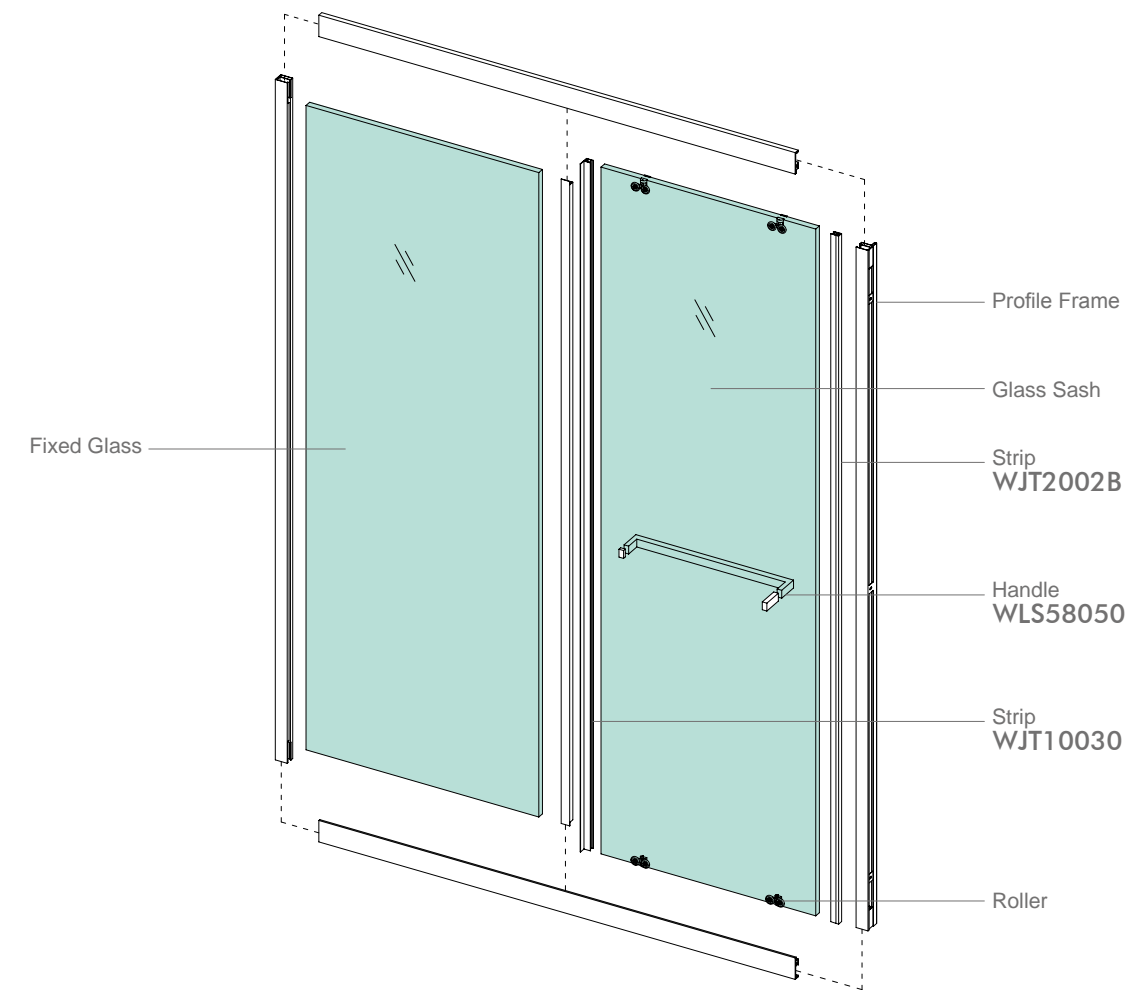

Shower Room Installation Diagram

Accessories List

WLS58050 *1	◆ WJT10030 *1	◆ WJT2002B *1	

★ : Customized Products   ◆ : Optional Accessories