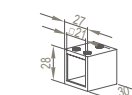

WCG60020

Product Name: Mounting
Main Material: SS304
Finish: Mirror/Satin
Applicable pipe diameter: $\square 20$