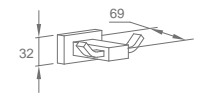

WWG17100

Original Code: WG1710
Product Name: Clothes Hook
Main Material: SS304
Finish: Mirror or Satin

Vertical text: Hanging Hardware