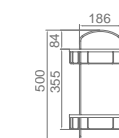

**WGL40030**

Original Code: GL403  
Product Name: Hanging Basket  
Main Material: SS304  
Finish: Mirror or Satin  
Dimensions: 275\*140\*500