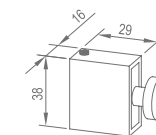

WTL10080

Original Code: YTL 108
Product Name: Mounting
Main Material: SS304
Finish: Mirror/Satin
Suitable Thickness: 8-10mm