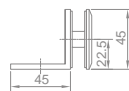

WGD74020

Original Code: GD7402
Product Name: Fixing Clamp
Main Material: SS304
Finish: Satin
Applicable Thickness: 10-12mm