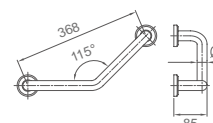

WFS31080

Original Code: YL3108
Product Name: Handrail
Main Material: SS304
Finish: Mirror or Satin