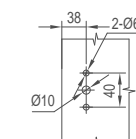

05

Public Hardware

WGD40010

Original Code: GD401
Product Name: Mounting bracket
Main Material: SS304
Finish: Satin
Applicable Thickness: 12mm/18mm

WGD40020

Original code: GD402
Product name: Mounting header bracket
Main Material: SS304
Finish: satin
Applicable thickness: 12mm/18mm

WGD4003L/R

Original Code: GD403
Product Name: Hinge
Main Material: SS304
Finish: Satin
Applicable Thickness: 12mm-18mm

WGD40040

Original Code: GD404
Product Name: Header Corner
Main Material: SS304
Finish: Satin
Applicable Thickness: 12mm/18mm

WGD40050

Original Code: GD405
Product Name: Indicative Lock
Main Material: SS304
Finish: Satin
Applicable Thickness: 12mm-18mm

WGD40060

Original Code: GD406
Product Name: Clothes Hook
Main Material: SS304
Finish: Satin
Applicable Thickness: 12mm-18mm

Proposed configuration for each partition: 2 pcs of mounting brackets; 2 pcs of mounting header brackets; 1 pair of hinges; 10 pcs of header corners; 1 pcs of indicative lock; 1 pcs of clothes hook.

Public Hardware