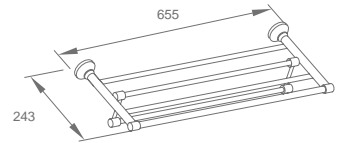

**WWG32040**

Original Code: WG3204  
Product Name: Towel Shelf  
Main Material: SS304  
Finish: Mirror or Satin

**WWG32200**

Original code: WG3220  
Product name: Double Cups  
Main Material: SS304  
Finish: Mirror or Satin