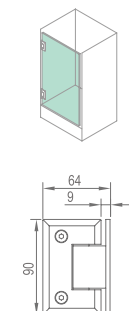

WHY12010

Original Code: Y1201
Product Name: Glass Door Hinge
Main Material: SS304
Finish: Mirror/Satin
Glass Door Thickness: 8-12mm
Glass Door Width: 600-800mm
Maximum Door Weight: 65kg/pair
Function: 双 90 弹 90