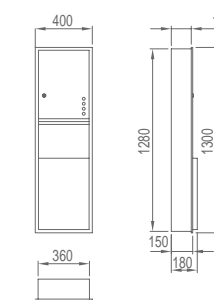

WZH20050

Original Code: ZH205
Product Name: Tissue Box
Main Material: SS304
Finish: Satin
With trash basket