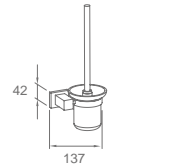

WVG35240

Original Code: WG3524
Product Name: Toilet Brush
Main Material: SS304
Finish: Mirror or Satin