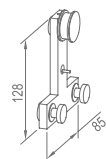

**WTL10030**

Original Code: YTL 103  
Product Name: Guide Wheel  
Main Material: SS304  
Finish: Mirror/Satin  
Door Thickness: 8-10mm  
Maximum Door Weight: 50kg

**WTL10130**

Original Code: YTL 113  
Product Name: Hanging Wheel  
Main Material: SS304  
Finish: Mirror/Satin  
Door Thickness: 8-10mm  
Maximum Door Weight: 50kg