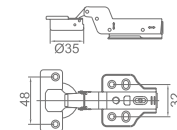

WJY2211C

Product Name: Cabinet Door Hinge
Main Material: SS304
Finish: Electrolyzation
Opening Angle: 110°
Applicable door thickness: 14-22mm
Maximum loading capacity: 8Kg/pair
Feature: 2 speed, opening and closing softly, hydraulic cushion and detachable.