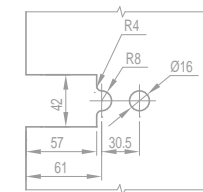

WHY13020

Original Code: Y1302
Product Name: Glass Door Hinge
Main Material: SS304
Finish: Mirror/Satin
Glass Door Thickness: 8-12mm
Glass Door Width: 600-800mm
Maximum Door Weight: 65kg/pair
Function: 双90°弹90°