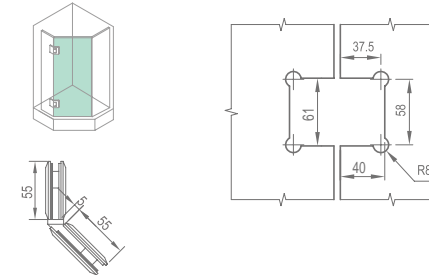

WHY32040

Product Name: Glass Door Hinge
Main Material: SS304
Finish: Mirror/Satin
Glass Door Thickness: 8-10mm
Glass Door Width: 600-800mm
Maximum Door Weight: 45kg/pair
Function: 双90°弹135°