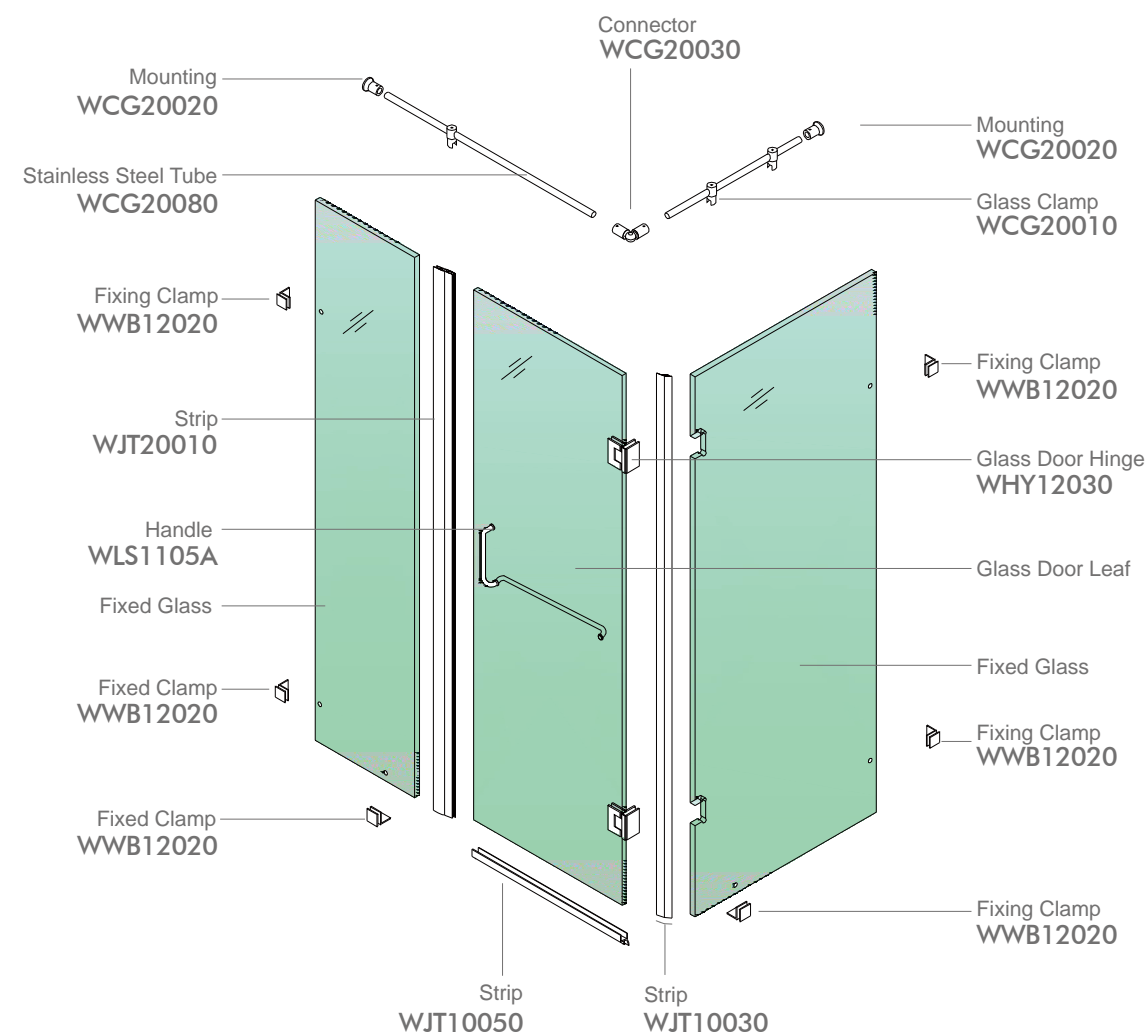

Shower Room Installation Diagram

Accessories List

WWB12020 *6	WHY12030 *2	WCG20020 *2	WCG20010 *3	WCG20030 *1
★ WCG20080 *2	WLS1105A *1	◆ WJT20010 *1	◆ WJT10030 *1	◆ WJT10050 *1

★ : Customized Products   ◆ : Optional Accessories