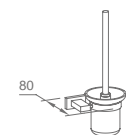

WWG17240

Original Code: WG1724
Product Name: Toilet Brush
Main Material: SS304
Finish: Mirror or Satin