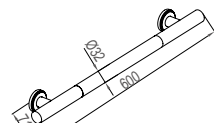

WFS32010

Product Name: Handrail
Main Material: SS304+ABS
Finish: Mirror or Satin