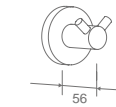

WWG40100

Original Code: WG4010
Product Name: Clothes Hook
Main Material: SS304
Finish: Mirror or Satin