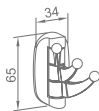

WYG11010

Product Name: Clothes Hook
Main Material: SS304
Finish: Mirror