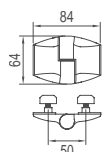

WGD50010

Original Code: GD501
Product Name: Mounting Bracket
Main Material: SS304
Finish: Satin
Applicable Thickness: 12mm/18mm

WGD50020

Original Code: GD502
Product Name: Mounting Header Bracket
Main Material: SS304
Finish: Satin
Applicable Thickness: 12mm/18mm

WGD40080

Original Code: GD408
Product Name: Bracket
Main Material: SS304
Finish: Satin
Installation: Fixed on the wall

WGD40090

Original Code: GD409
Product Name: Elbow
Main Material: SS304
Finish: Satin

WGD5003L/R

Original Code: GD503
Product Name: Hinge
Main Material: SS304
Finish: Satin
Applicable Thickness: 12mm-18mm

WGD50040

Original Code: GD504
Product Name: Corner Bracket
Main Material: SS304
Finish: Satin
Applicable Thickness: 12mm-18mm

★ WGD50100

Original Code: GD510
Product Name: Pipe
Main Material: SS304
Finish: Satin
Diameter: Ø 32mm

WGD50120

Original Code: GD512
Product Name: Lock Plate
Main Material: SS304
Finish: Satin

Marks: It's used for open-in doors

WGD50050

Original Code: GD505
Product Name: Indicative Lock
Main Material: SS304
Finish: Satin
Applicable Thickness: 12mm-18mm

WGD50060

Original Code: GD506
Product Name: Clothes Hook
Main Material: SS304
Finish: Satin
Applicable Thickness: 12mm-18mm

WGD71010

Original Code: GD7101
Product Name: Mounting Bracket
Main Material: SS304
Finish: Satin
Applicable Thickness: 10-12mm

WGD72010

Original Code: GD7201
Product Name: Mounting Header Bracket
Main Material: SS304
Finish: Satin
Applicable Thickness: 10-12mm

★ : Length can be customized according to project demand.