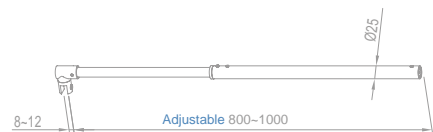

★ **WCG10020**

Original Code: CG102
Product Name: Support Bar
Main Material: SS304
Finish: Mirror/Satin
Applicable Thickness: 8-12mm