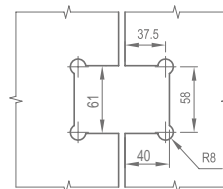

WHY11040

Original Code: Y1104
Product Name: Glass Door Hinge
Main Material: SS304
Finish: Mirror/Satin
Glass Door Thickness: 8-12mm
Glass Door Width: 600-800mm
Maximum Door Weight: 65kg/pair
Function: 双 90 弹 135