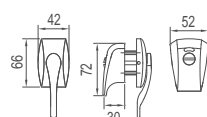

### WGD50060

Original Code: GD506  
Product Name: Clothes Hook  
Main Material: SS304  
Finish: Satin  
Applicable Thickness: 12mm-18mm