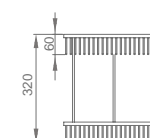

WGL30020

Original Code: GL302
Product Name: Hanging Basket
Main Material: SS304
Finish: Mirror or Satin
Dimensions: 230*230*320