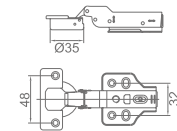

WJY2211B

Product Name: Cabinet Door Hinge
Main Material: SS304
Finish: Electrolyzation
Opening Angle: 110°
Applicable door thickness: 14-22mm
Maximum loading capacity: 8Kg/pair
Feature: 2 speed, opening and closing softly, hydraulic cushion and detachable.

Half Cover