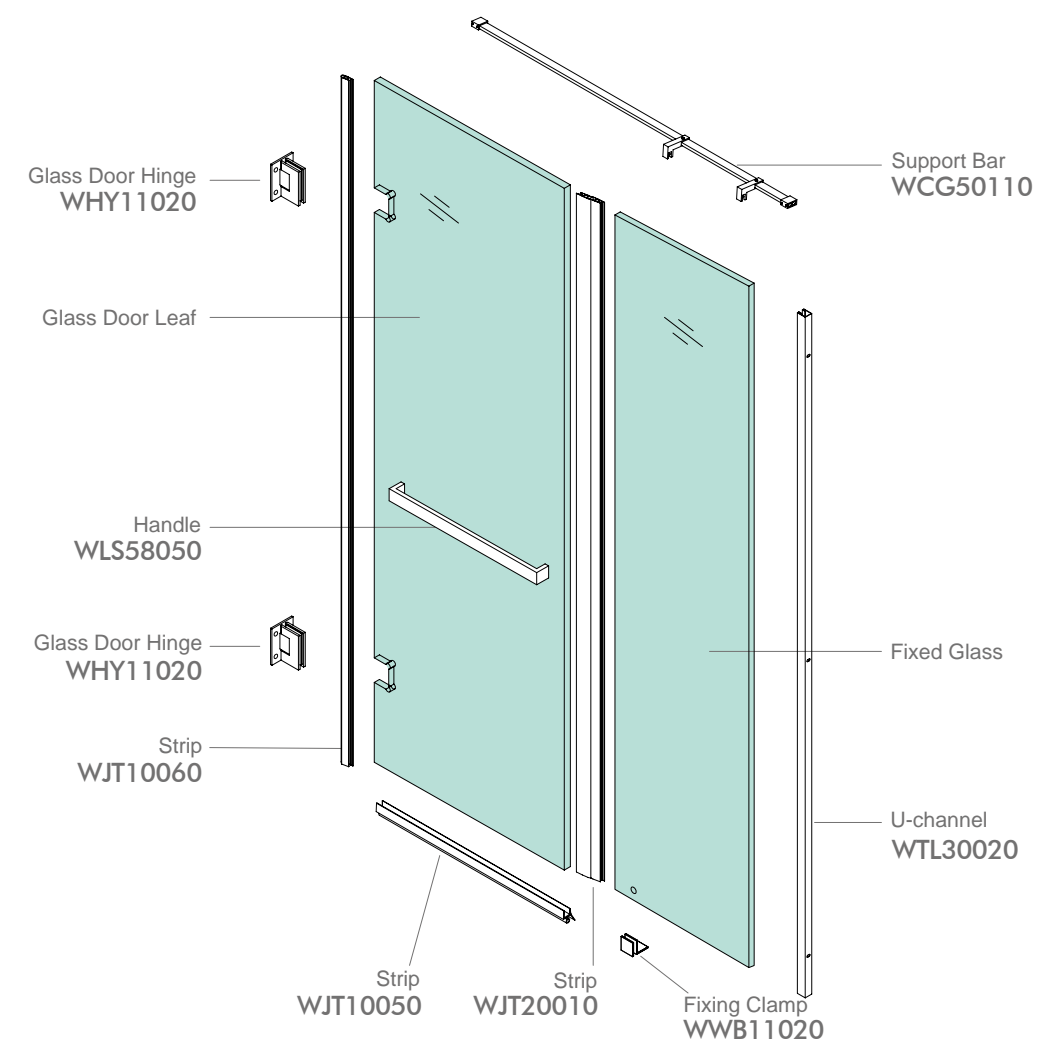

Shower Room Installation Diagram

Accessories List

 WWB11020 *1	 WHY11020 *2	 ★ WCG50110 *1	 WTL30020 *1
 WLS58050 *1	 ◆ WJT10050 *1	 ◆ WJT10060 *1	 ◆ WJT20010 *1

★ : Customized Products   ◆ : Optional Accessories