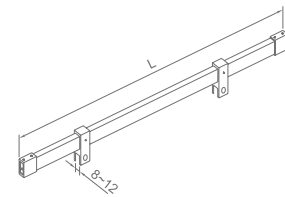

★ **WCG50080**

Original Code: CG508  
Product Name: Support Bar  
Main Material: SS304  
Finish: Mirror/Satin  
Applicable Thickness: 8-12mm

★ **WCG50010**

Original Code: CG501  
Product Name: Support Bar  
Main Material: SS304  
Finish: Mirror/Satin  
Applicable Thickness: 8-12mm