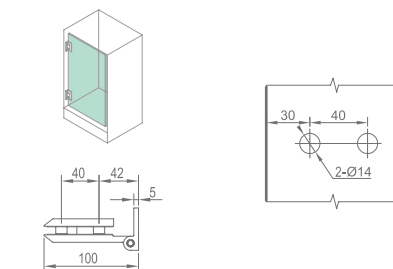

WHY52010

Original Code: Y5201
Product Name: Glass Door Hinge
Main Material: SS304
Finish: Mirror/Satin
Glass Door Thickness: 8-12mm
Glass Door Width: 600-800mm
Maximum Door Weight: 50kg/pair
Function: 单 90 180