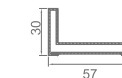

WTL30220

Product Name: Bottom Rail
Main Material: SS304
Finish: Mirror
Suitable Thickness: 8/10mm