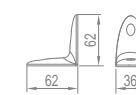

WGD40050

Original Code: GD405
Product Name: Indicative Lock
Main Material: SS304
Finish: Satin
Applicable Thickness: 12mm-18mm