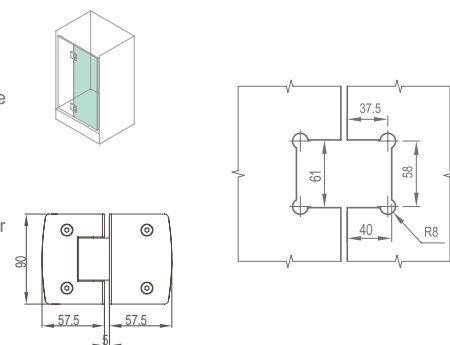

WHY17050

Product Name: Glass Door Hinge
Main Material: SS304
Finish: Mirror/Satin
Glass Door Thickness: 8-12mm
Glass Door Width: 800-1000mm
Maximum Door Weight: 85kg/pair
Function: 双 90 弹 180