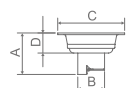

Applicable pipe Dia	A(mm)	B(mm)	C(mm)	D(mm)
Ø50	62	Ø40	100	30