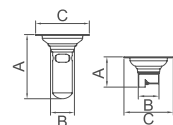

WDL3021A/B/C

Original Code: DL321
Product Name: Floor Drain
Main Material: SS304
Finish: Satin

Code	Applicable pipe Dia	A(mm)	B(mm)	C(mm)
WDL3021A/B	Ø50	117	Ø45	□100
WDL3021C	Ø50	60	Ø45	□100