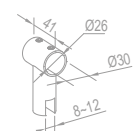

### WCG20060

Original Code: CG206  
Product Name: Connector  
Main Material: SS304  
Finish: Mirror/Satin  
Applicable Thickness: 8-12mm  
Suitable pipe diameter:  $\varnothing 25.4$