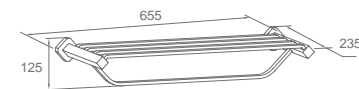

WWG42040

Original Code: WG4204
Product Name: Towel Shelf
Main Material: SS304
Finish: Satin