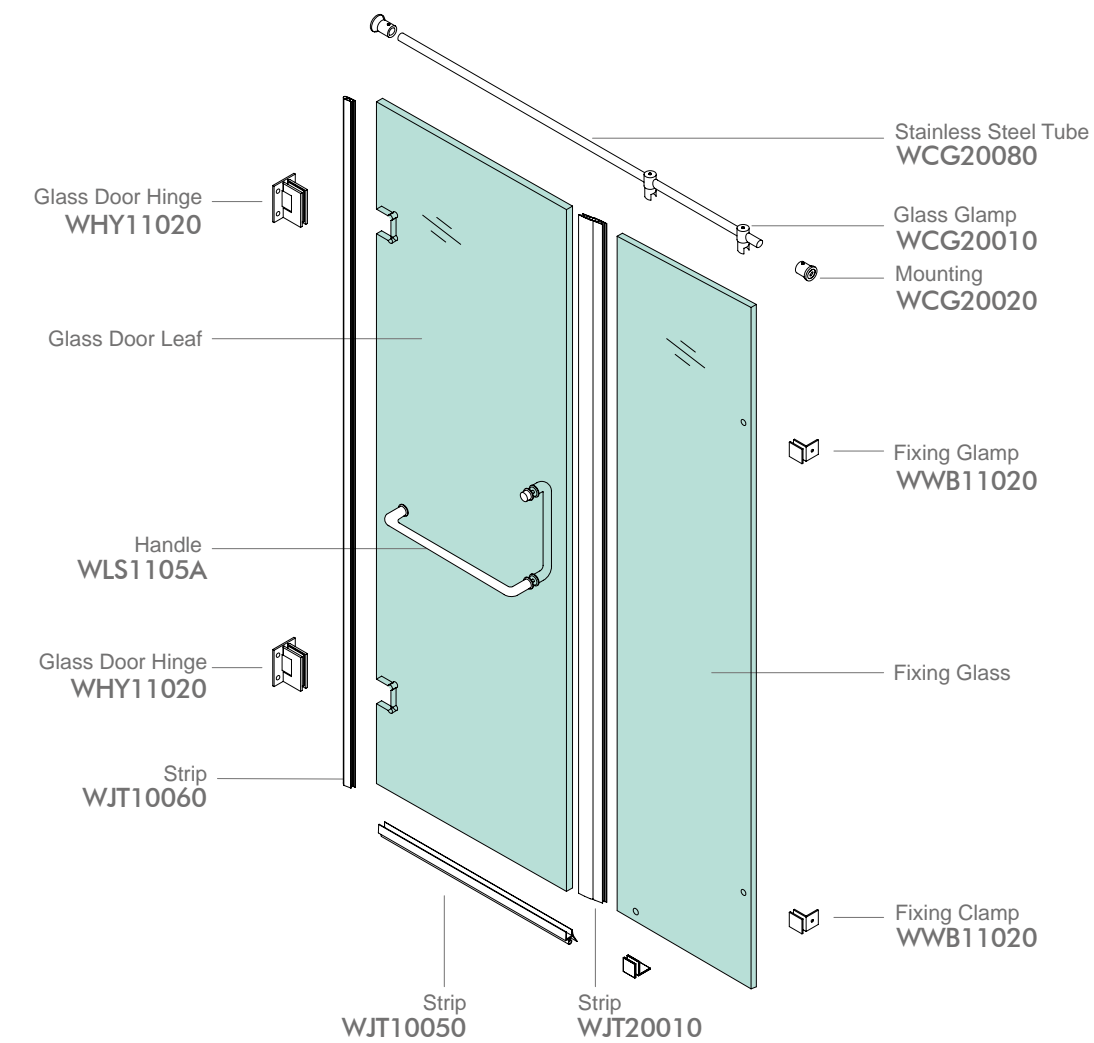

Shower Room Installation Diagram

Accessories List

 WWB11020 *3	 WHY11020 *2	 WCG20010 *2	 ★ WCG20080 *1	
 WLS1105A *1	 ♦ WJT10060 *1	 ♦ WJT10050 *1	 ♦ WJT20010 *1	

★ : Customized Products   ♦ : Optional Accessories