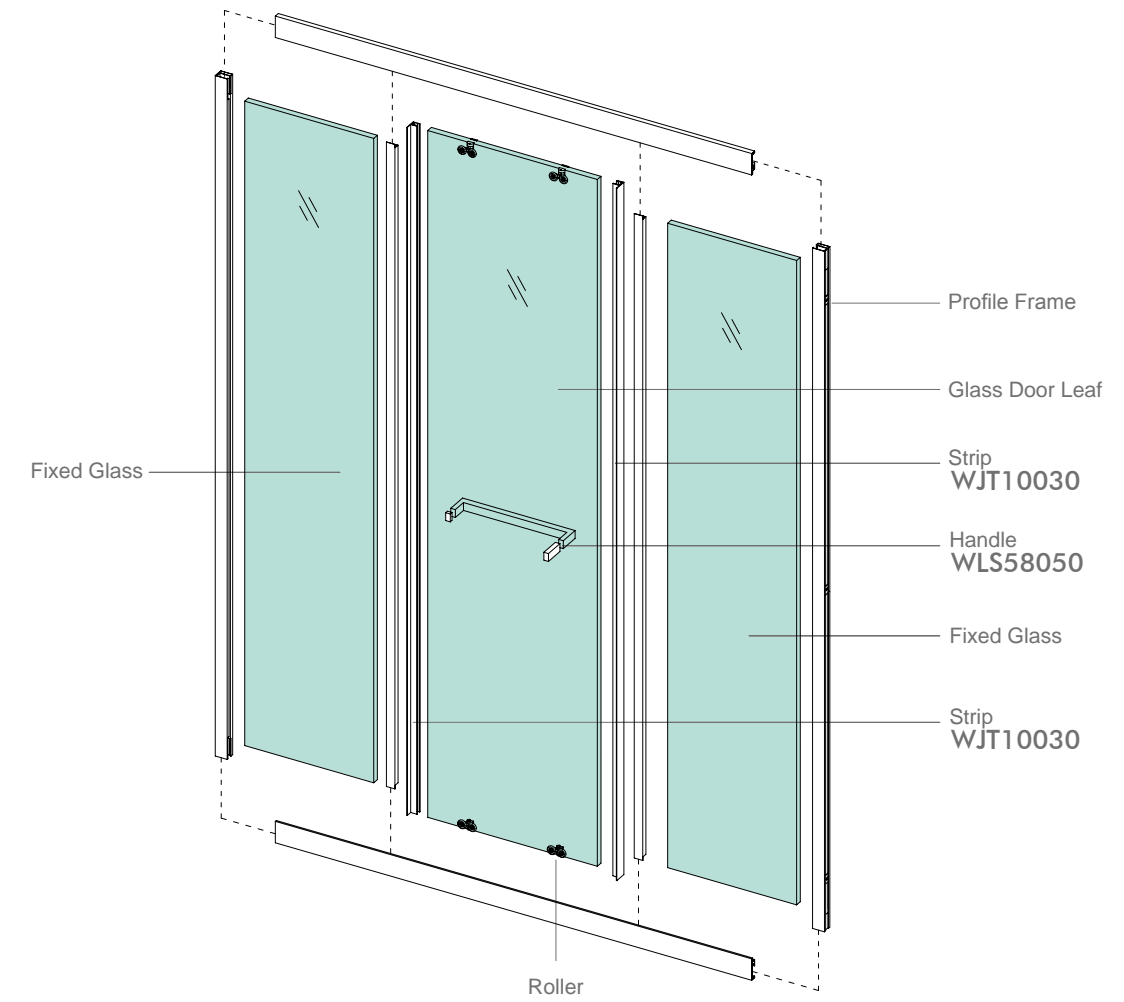

Shower Room Installation Diagram