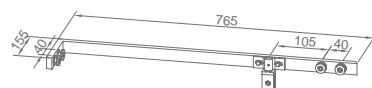

### ★ WCG60080

Product Name: Connector Tube  
Main Material: SS304  
Finish: Mirror/Satin  
Applicable pipe diameter:  $\square 20$

★ WYP10010

Original Code: YP101  
Product Name: Side Hung Spindle  
Main Material: SS304  
Finish: Mirror/Satin  
Glass Door Thickness: 8-10mm  
Applicable Door Width: 600-800mm  
Maximum Loading: 45kg