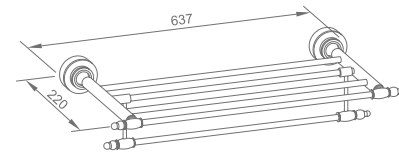

WWG47040

Product Name: Towel Shelf
Main Material: SS304
Finish: Mirror