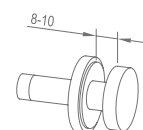

WTL20040

Original Code: YTL204
Product Name: Guide rail strutting piece
Main Material: SS304
Finish: Mirror/Satin
Door Thickness: 8-10mm