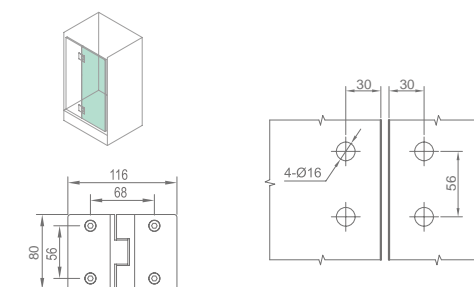

WHY51020

Original Code: Y5102
Product Name: Glass Door Hinge
Main Material: SS304
Finish: Mirror/Satin
Glass Door Thickness: 8-12mm
Glass Door Width: 600-800mm
Maximum Door Weight: 50kg/pair
Function: 单 180 180