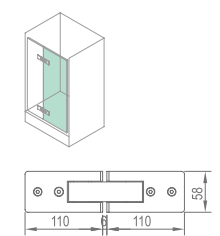

WHY13050

Original Code: Y1305
Product Name: Glass Door Hinge
Main Material: SS304
Finish: Mirror/Satin
Glass Door Thickness: 8-12mm
Glass Door Width: 600-800mm
Maximum Door Weight: 65kg/pair
Function: 双90°弹180°