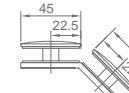

WWB13070

Original Code: WB1307
Product Name: Fixing Clamp
Main Material: SS304
Finish: Mirror/Satin
Glass Door Thickness: 8-12mm
Hole Size: Ø16
Install Location: Glass and Glass