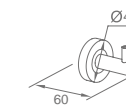

WWG30090

Original Code: WG3009
Product Name: Clothes Hook
Main Material: SS304
Finish: Mirror or Satin