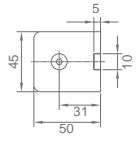

WWB11010

Original Code: WB1101
Product Name: Fixing Clamp
Main Material: SS304
Finish: Mirror/Satin
Glass Door Thickness: 8-12mm
Hole Size: Ø16
Install Location: Glass and wall