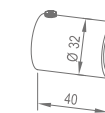

WTL20110

Original Code: YTL211
Product Name: Mounting
Main Material: SS304
Finish: Mirror/Satin