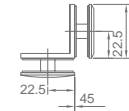

WWB13030

Original Code: WB1303
Product Name: Fixing Clamp
Main Material: SS304
Finish: Mirror/Satin
Glass Door Thickness: 8-12mm
Hole Size: Ø16
Install Location: Glass and Glass