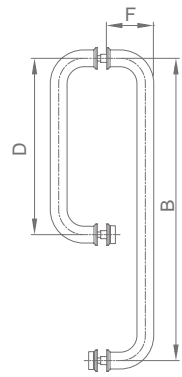

WLS110

Original Code: LS501
Product Name: Handle
Main Material: SS304
Finish: Mirror/Satin
Applicable Glass Thickness: 8-12mm

Code	Drilling size	Pipe size	B(mm)	D(mm)	F(mm)
WLS1105A/B/T	Ø14	Ø25	475	275	70
WLS1104A/B/T	Ø12	Ø19	457	152	60

Please choose B structure when the gap between the door leaf and the fixed glass is less than 10mm.