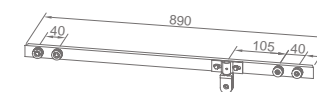

★ WYP11050

Original Code: YP115
Product Name: Side Hung Spindle
Main Material: SS304
Finish: Mirror/Satin
Glass Door Thickness: 8-10mm
Applicable Door Width: 600-800mm
Maximum Loading: 45kg