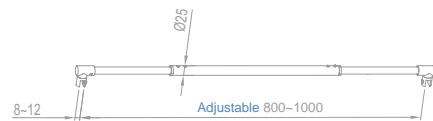

★ **WCG10010**

Original Code: CG101
Product Name: Support Bar
Main Material: SS304
Finish: Mirror/Satin
Applicable Thickness: 8-12mm