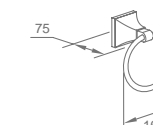

**WWG38080**

Original Code: WG3808  
Product Name: Towel Ring  
Main Material: SS304  
Finish: Mirror

**WWG38090**

Original Code: WG3809  
Product Name: Clothes Hook  
Main Material: SS304  
Finish: Mirror