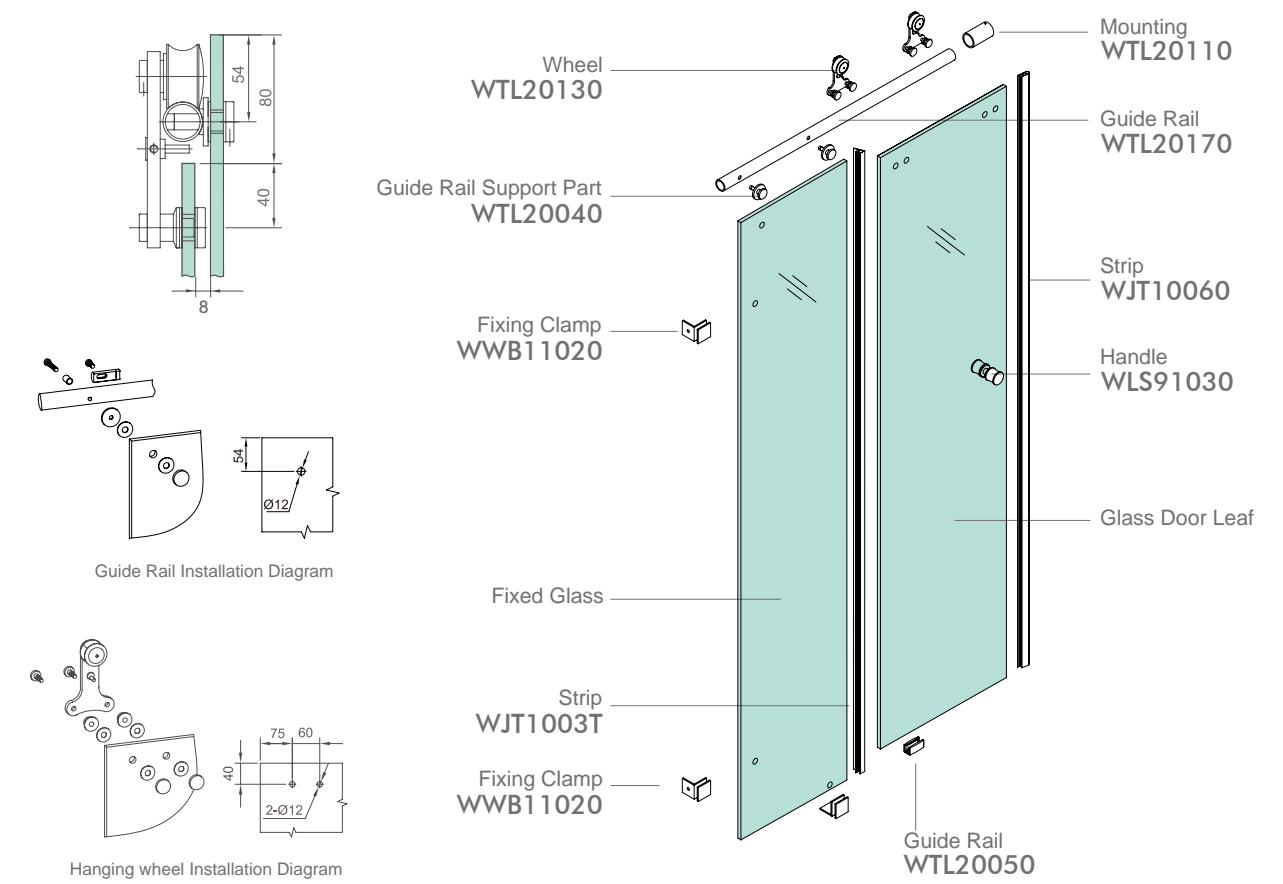

Shower Room Installation Diagram

Accessories List

WTL20130 *2	WTL20040 *2	WTL20050 *1	WTL20110 *1	★ WTL20170 *1
WTL20130 *2	WLS91030 *1	WWB11020 *3	◇ WJT1003T *1	◇ WJT10060 *1

★ : Customized Products   ◇ : Optional Accessories