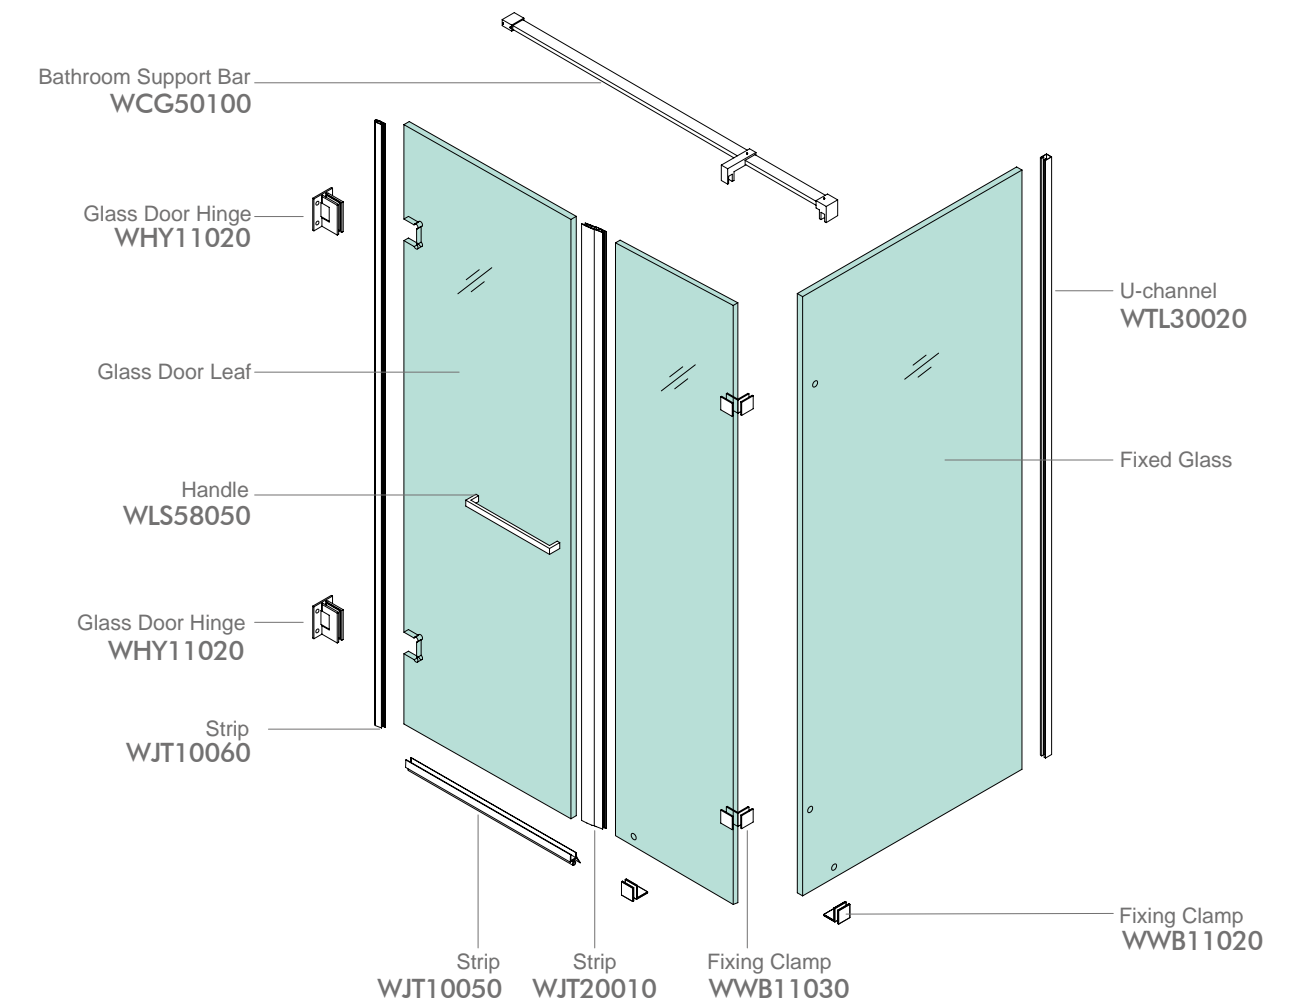

Shower Room Installation Diagram

Accessories List

★ : Customized Products   ◊ : Optional Accessories