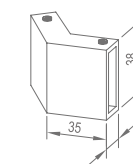

WTL10090

Original Code: YTL 109
Product Name: 135° Connector
Main Material: SS304
Finish: Mirror/Satin

WTL10040

Original Code: YTL 104
Product Name: Guide rail strutting piece
Main Material: SS304
Finish: Mirror/Satin
Door Thickness: 8-10mm