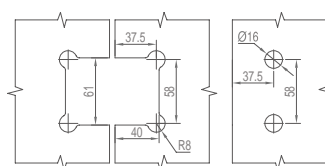

WHY12060

Original Code: Y1206
Product Name: Glass Door Hinge
Main Material: SS304
Finish: Mirror/Satin
Glass Door Thickness: 8-12mm
Glass Door Width: 600-800mm
Maximum Door Weight: 65kg/pair
Function: 双90°弹90°