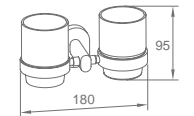

WWG43200

Original Code: WG4320
Product Name: Double Cups
Main Material: SS304
Finish: Mirror