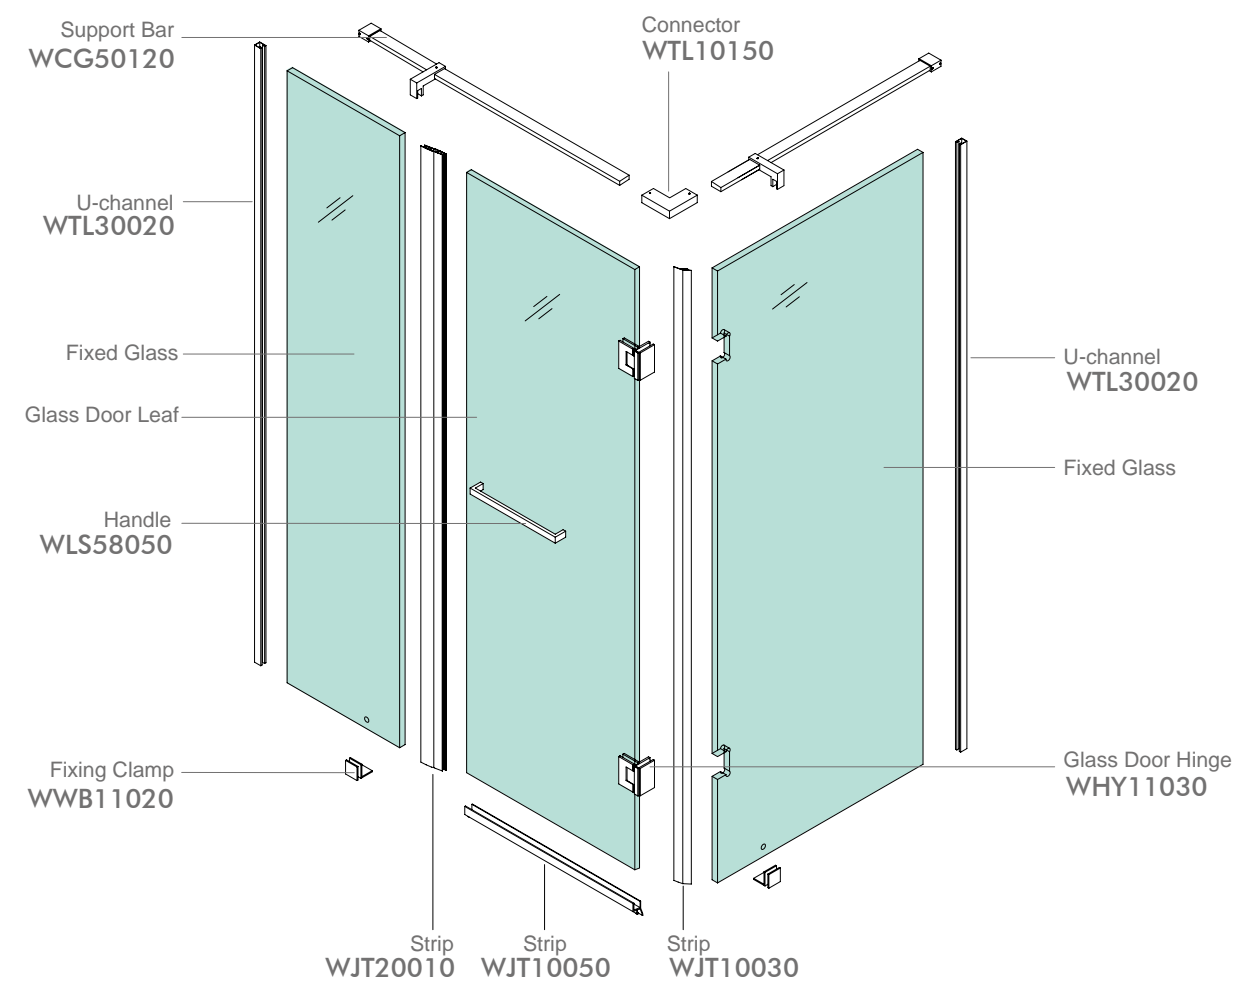

Shower Room Installation Diagram

Accessories List

WHY11030 *2	WWB11020 *2	★ WCG50120 *2	WTL10150 *1	WTL30020 *2
WLS58050 *1	◊ WJT10050 *1	◊ WJT10030 *1	◊ WJT20010 *1	

★ : Customized Products   ◊ : Optional Accessories