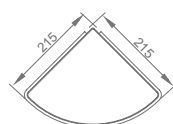

WGL10040

Original Code: GL104
Product Name: Hanging Basket
Main Material: SS304
Finish: Mirror or Satin
Dimensions: 215*215*60