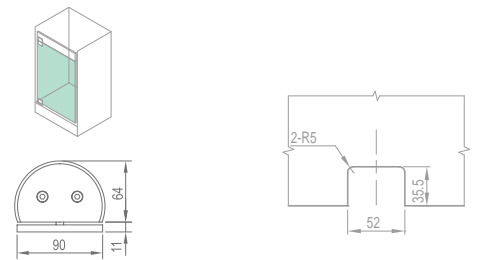

WHY15210

Original Code: Y1521
Product Name: Glass Door Hinge
Main Material: SS304
Finish: Mirror/Satin
Glass Door Thickness: 8-12mm
Glass Door Width: 600-800mm
Maximum Door Weight: 40kg/pair
Function: 双 180 弹 180