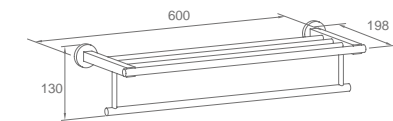

WWG41040

Original Code: WG4104
Product Name: Towel Shelf
Main Material: SS304
Finish: Mirror or Satin