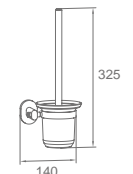

WWG43240

Original Code: WG4324
Product Name: Toilet Brush
Main Material: SS304
Finish: Mirror