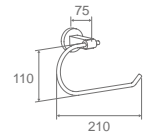

**WWG40240**

Original Code: WG4024  
Product Name: Toilet Brush  
Main Material: SS304  
Finish: Mirror or Satin

Hangings Hardware

**WWG41080**

Original Code: WG4108  
Product Name: Towel Ring  
Main Material: SS304  
Finish: Mirror or Satin