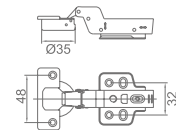

WJY1211C

Product Name: Cabinet Door Hinge
Main Material: SS304
Finish: Electrolyzation
Opening Angle: 110°
Applicable door thickness: 14-22mm
Maximum loading capacity: 8Kg/pair
Feature: 2 speed, opening and closing softly, hydraulic cushion

Concealed