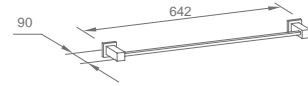

**WVG35080**

Original Code: WG3508  
Product Name: Towel Ring  
Main Material: SS304  
Finish: Mirror or Satin

**WVG35020**

Original Code: WG3502  
Product Name: Towel Shelf  
Main Material: SS304  
Finish: Mirror or Satin