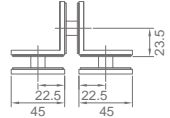

WWB11080

Original Code: WB1108
Product Name: Fixing Clamp
Main Material: SS304
Finish: Mirror/Satin
Glass Door Thickness: 8-12mm
Hole Size: Ø16
Install Location: Glass and Glass