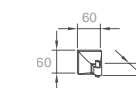

**WWG38080**

Original Code: WG3808  
Product Name: Towel Ring  
Main Material: SS304  
Finish: Mirror

**WWG38090**

Original Code: WG3809  
Product Name: Clothes Hook  
Main Material: SS304  
Finish: Mirror