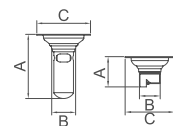

WDL3022A/B/C

Original Code: DL322
Product Name: Floor Drain
Main Material: SS304
Finish: Satin

Code	Applicable pipe Dia	A(mm)	B(mm)	C(mm)
WDL3022A/B	Ø50	117	Ø45	□100
WDL3022C	Ø50	60	Ø45	□100