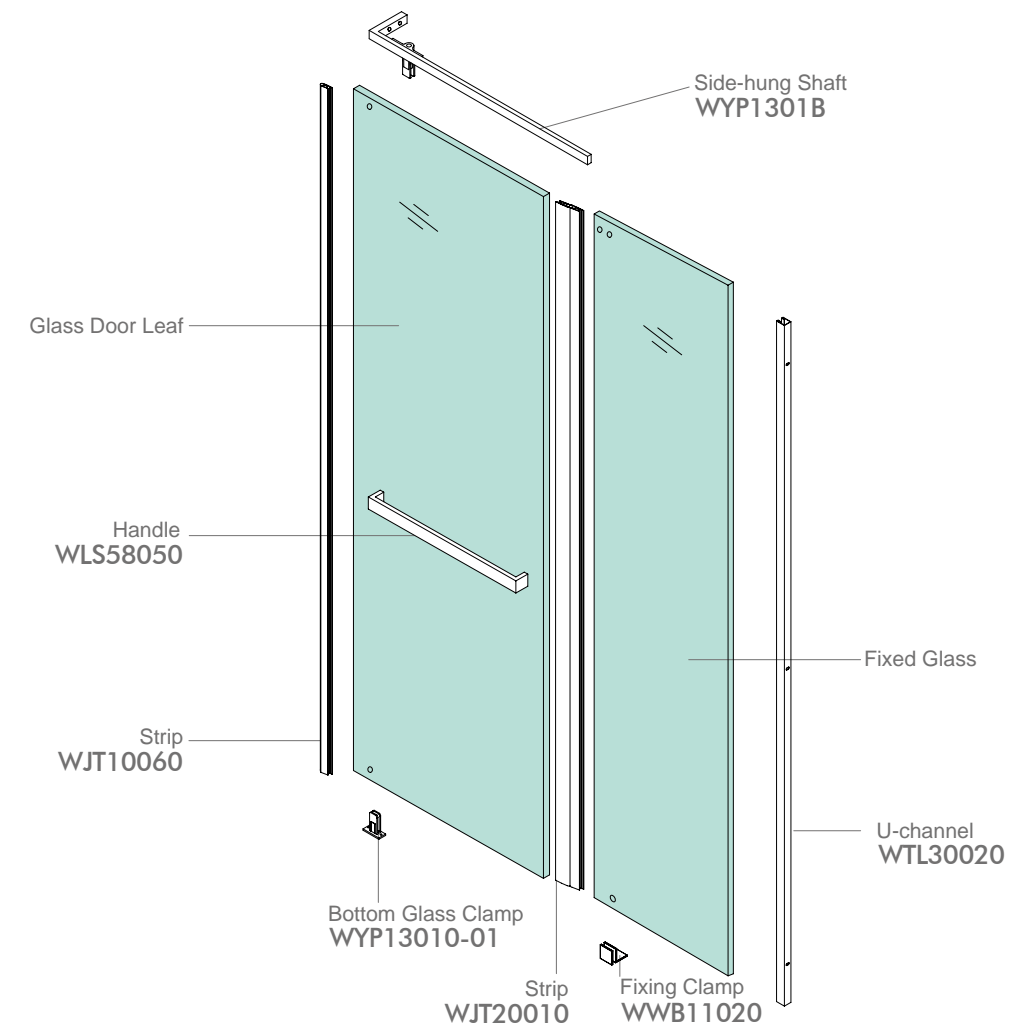

Shower Room Installation Diagram

Accessories List

 WWB11020 *1	 WYP13010-01 *1	 WTL30020 *1	 ★ WYP1301B *1
 WLS58050 *1	 ◇ WJT10060 *1	 ◇ WJT20010 *1	

★ : Customized Products   ◇ : Optional Accessories