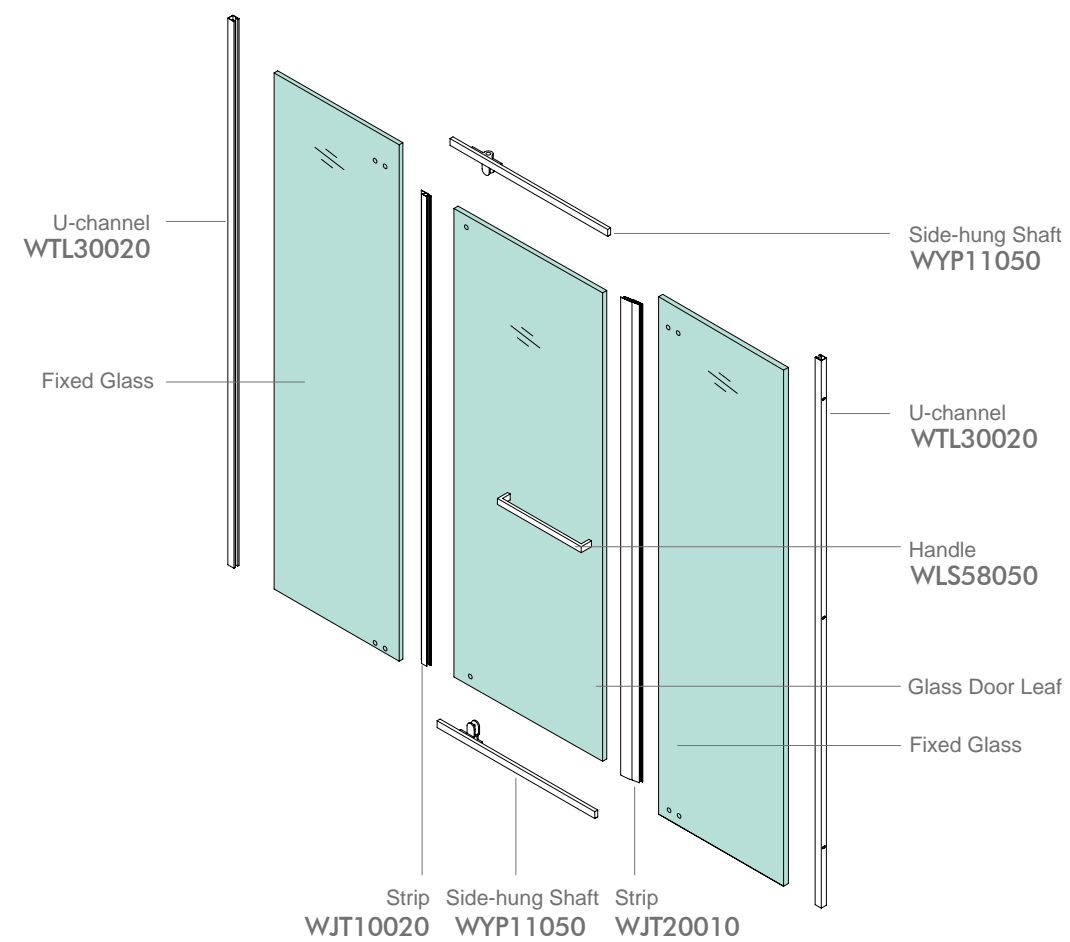

Shower Room Installation Diagram

Accessories List

 WYP11050 *1	 WLS58050 *1	 WTL30020 *2
 ♦ WJT10020 *1	 ♦ WJT20010 *1	

★ : Customized Products   ♦ : Optional Accessories