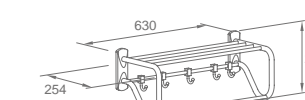

**WWG19340**

Original Code: WG1934  
Product Name: Towel Shelf  
Main Material: SS304  
Finish: Mirror or Satin

Clothes hook material: Zinc Alloy  
Finish: Chrome plated

**WWG30010**

Original Code: WG3001  
Product Name: Towel Shelf  
Main Material: SS304  
Finish: Mirror or Satin