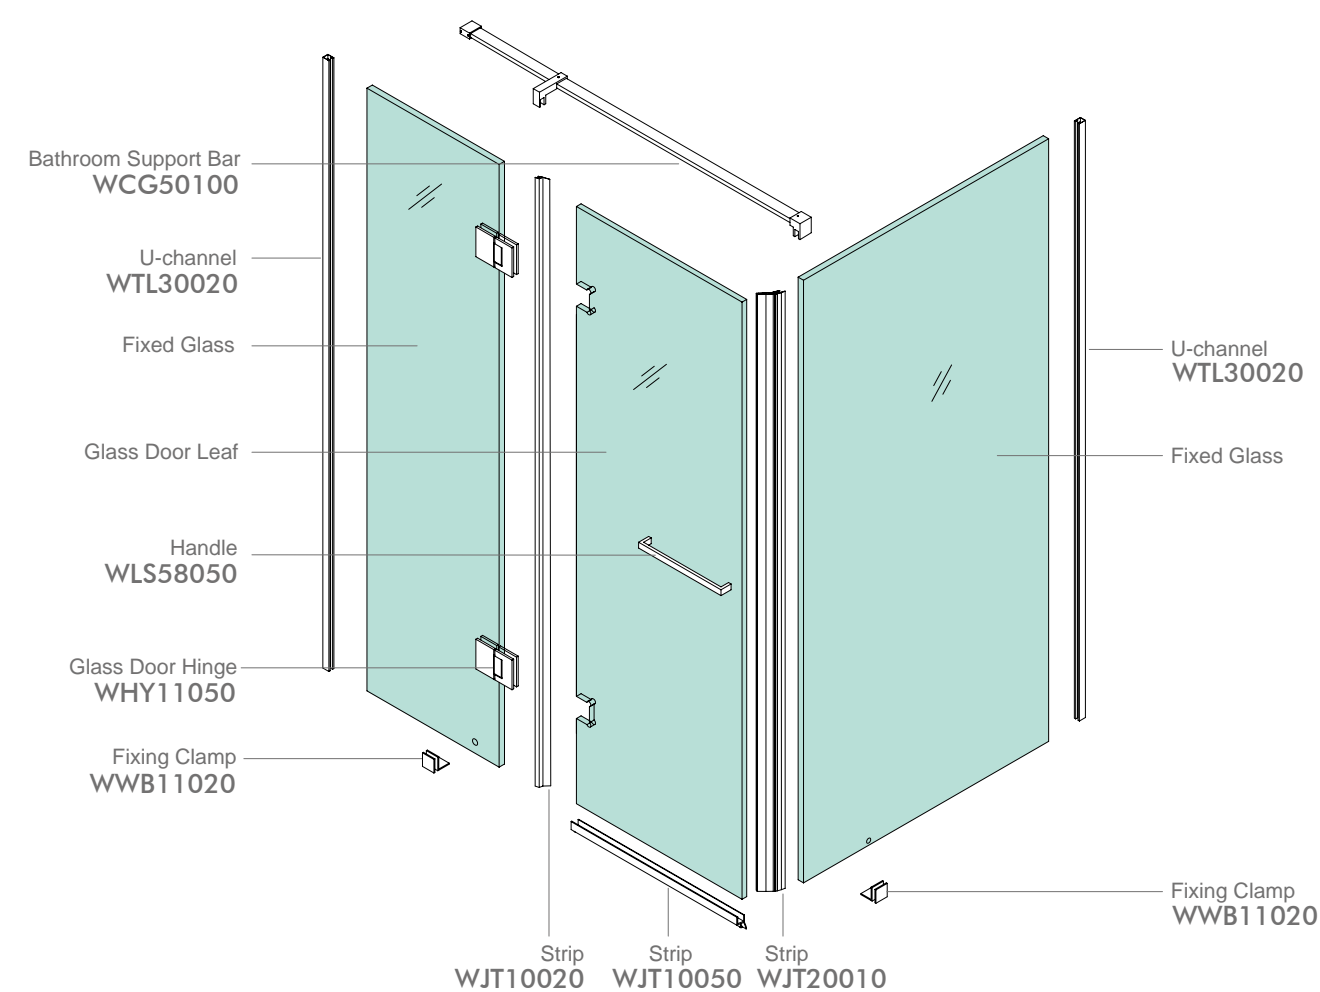

Shower Room Installation Diagram

Accessories List

WHY11050 *2	WWB11020 *2	★WCG50100 *1	WTL30020 *2
WLS58050 *1	◊WJT10050 *1	◊WJT20010 *1	◊WJT10020 *1

★ : Customized Products   ◊ : Optional Accessories