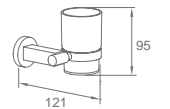

WWG41170

Original Code: WG4117
Product Name: Single Cup
Main Material: SS304
Finish: Mirror or Satin