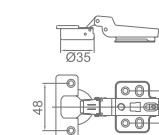

WJY1101B

Original Code: WJY11A2
Product Name: Cabinet Door Hinge
Main Material: Cold-rolled steel sheet
Finish: Nickel-plated
Opening Angle: 110°
Applicable thickness of door: 14-22mm
Maximum loading capacity: 8Kg/pair
Feature: 2 speed, opening and closing softly