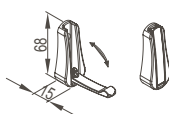

WYG00050

Product Name: Clothes Hook
Main Material: SS304
Finish: Mirror+Satin

Patent no.: 2017202735872