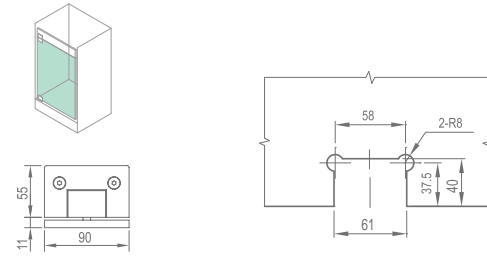

WHY15010

Original Code: Y1501
Product Name: Glass Door Hinge
Main Material: SS304
Finish: Mirror/Satin
Glass Door Thickness: 8-12mm
Glass Door Width: 600-800mm
Maximum Door Weight: 40kg/pair
Function: 双 180 弹 180