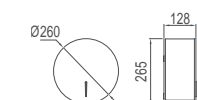

WZH10060

Original Code: ZH106
Product Name: Tissue Box
Main Material: SS304
Finish: Satin