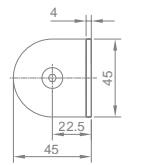

WWB35010

Original Code: WB3501
Product Name: Fixing Clamp
Main Material: SS304
Finish: Mirror/Satin
Glass Door Thickness: 8-10mm
Hole Size: Ø16
Install Location: Glass and Wall