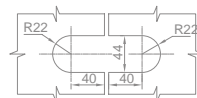

WGD75320

Original Code: GD7532
Product Name: Indicative Lock
Main Material: SS304
Finish: Satin
Applicable Thickness: 10-12mm