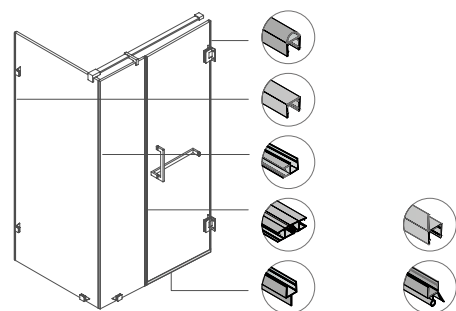

Strip Installation Instruction

WJT1003T

Original Code: JT103T
Product Name: Strip
Main Material: Transparent PVC
Glass Thickness: 8/10mm
Function Features: Resist water-penetration at the gap between sliding glass doors and fixed glass
Install Method: Clip the glass at side.