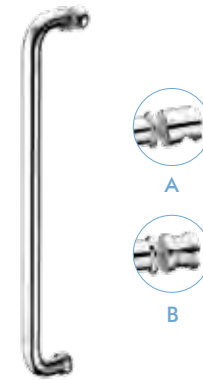

WLS180

Original Code: LS511
Product Name: Handle
Main Material: SS304
Finish: Mirror/Satin
Applicable Glass Thickness: 8-12mm

Code	Drilling size	Pipe size	L(mm)	B(mm)	D(mm)
WLS1805A/B	Ø14	Ø25	500	475	70
WLS1804A/B	Ø14	Ø25	400	375	70