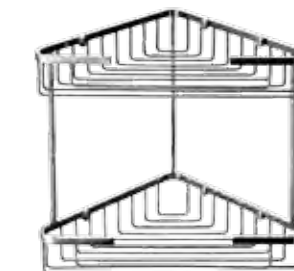

WGL30010

Original Code: GL301
Product Name: Hanging Basket
Main Material: SS304
Finish: Mirror or Satin
Dimensions: 250*250*320