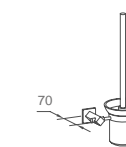

WVG39240

Original Code: WG3924
Product Name: Single Cup
Main Material: SS304
Finish: Mirror or Satin