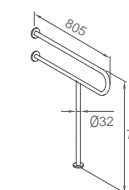

WFS13020

Original Code: FS1302
Product Name: Handrail
Main Material: SS304
Finish: Mirror or Satin