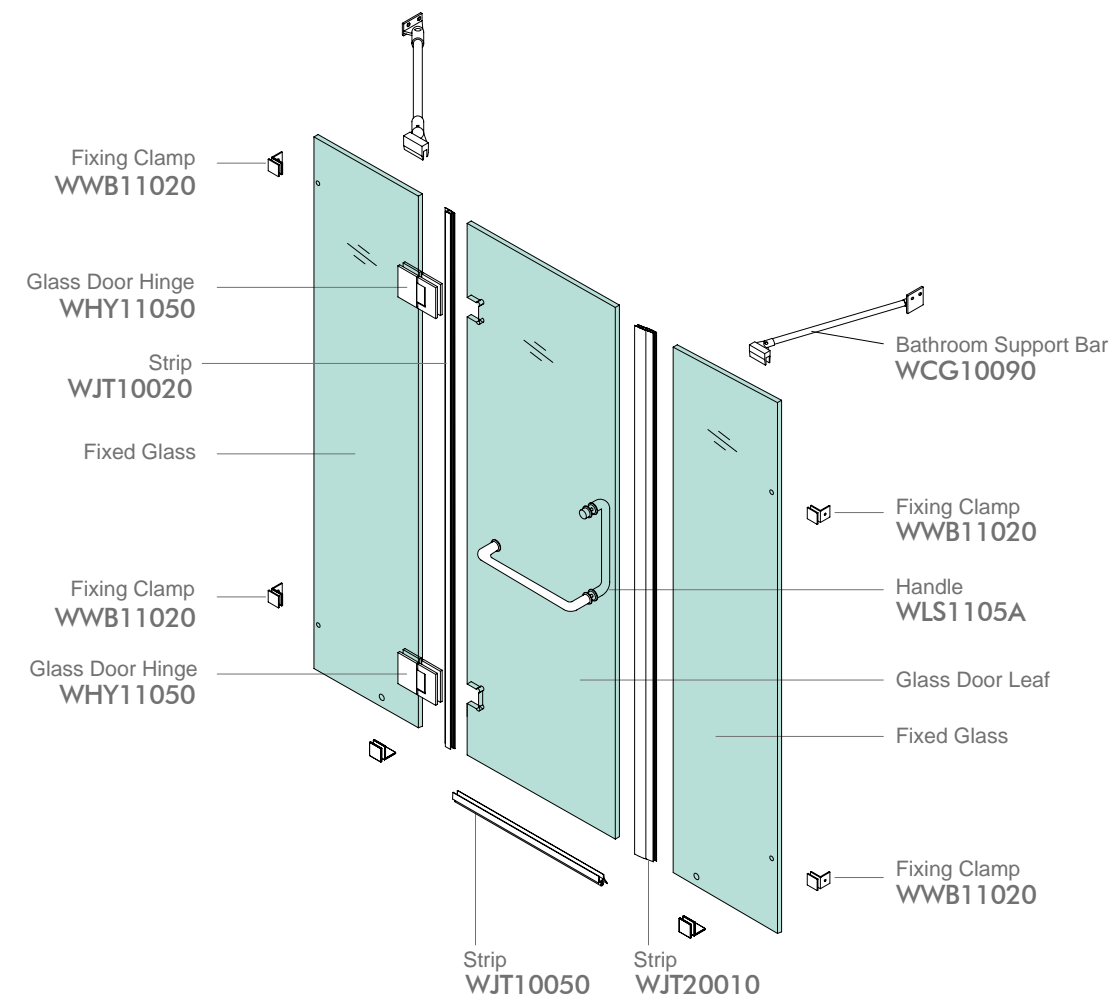

Shower Room Installation Diagram

Accessories List

 WWB11020 *6	 WHY11050 *2	 ★ WCG10090 *2	
 WLS1105A *1	 ◆ WJT10050 *1	 ◆ WJT20010 *1	 ◆ WJT10020 *1

★ : Customized Products   ◆ : Optional Accessories