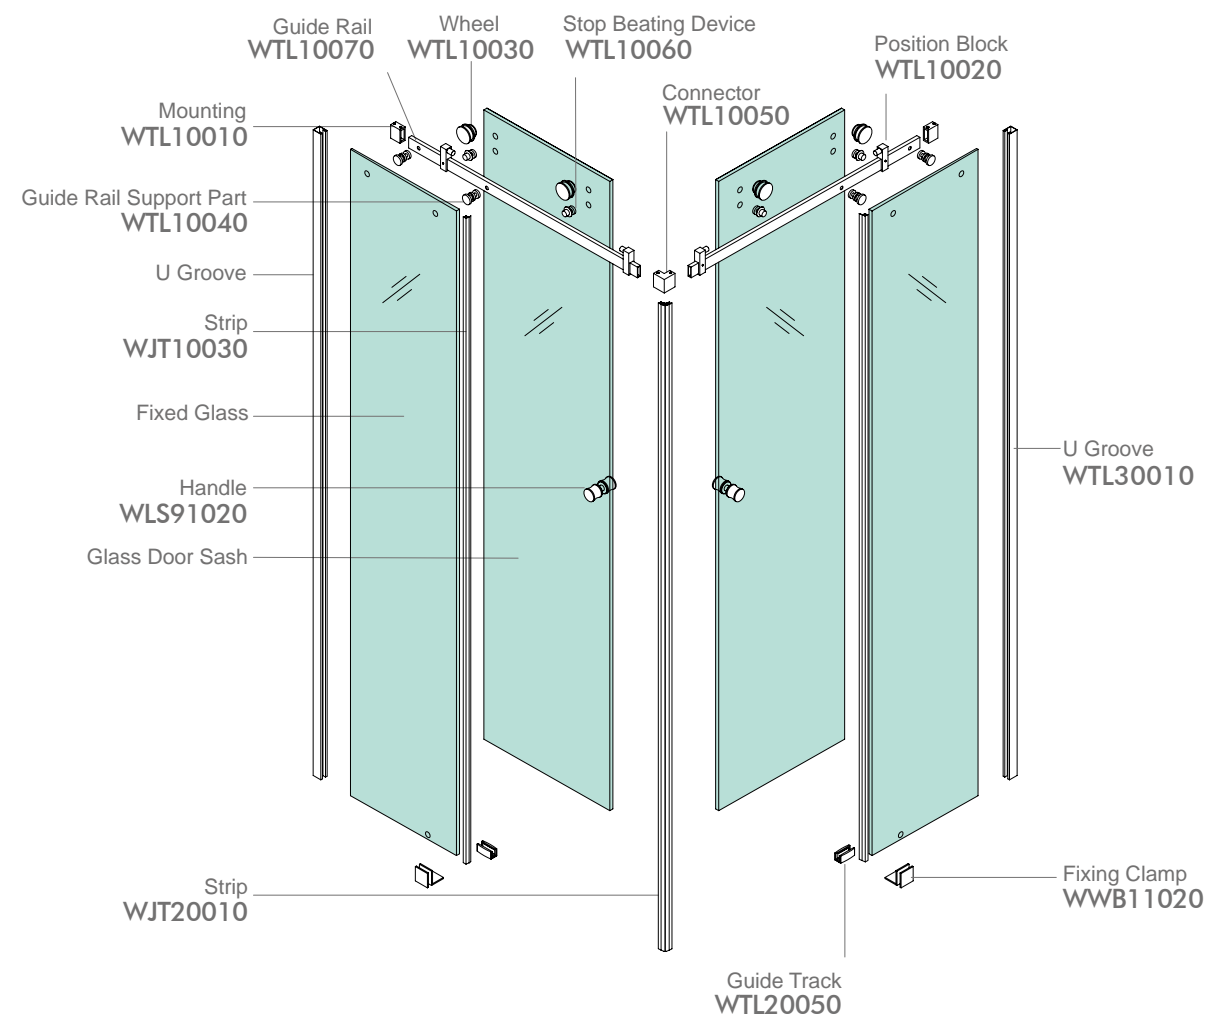

Shower Room Installation Diagram

Accessories list

WTL10010 *2	WTL10020 *4	WTL10030 *4	WTL10040 *4	WTL10050 *1	WTL10060 *4
★ WTL10070 *2	WTL20050 *2	WLS91020 *2	◇ WJT20010 *1	◇ WJT10030 *2	WTL30010 *2

★ : Customized Products

◇ : Optional Accessories

Glass hole size refer YTL5101.