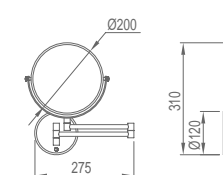

### WHJ10040

Original Code: HZJ104  
Product Name: Cosmetic Mirror  
Main Material: Brass  
Finish: Chromeplate  
Feature: Plane mirror & Magnifier 3 times