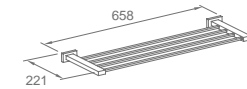

**WWG17100**

Original Code: WG1710  
Product Name: Clothes Hook  
Main Material: SS304  
Finish: Mirror or Satin

Vertical text: Hanging Hardware

**WWG17030**

Original Code: WG1703  
Product Name: Towel Shelf  
Main Material: SS304  
Finish: Mirror or Satin