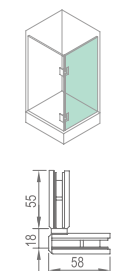

WHY11030

Original Code: Y1103
Product Name: Glass Door Hinge
Main Material: SS304
Finish: Mirror/Satin
Glass Door Thickness: 8-12mm
Glass Door Width: 600-800mm
Maximum Door Weight: 65kg/pair
Function: 双 90 弹 90