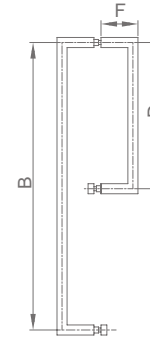

WLS510

Original Code: LS512
Product Name: Handle
Main Material: SS304
Finish: Mirror/Satin
Applicable Glass Thickness: 8-12mm

Code	Drilling size	Pipe size	B(mm)	D(mm)	F(mm)
WLS5105A/B	Ø12	20*20	475	275	60