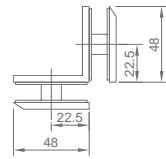

WWB14030

Original Code: WB1403
Product Name: Fixing Clamp
Main Material: SS304
Finish: Mirror/Satin
Glass Door Thickness: 8-12mm
Hole Size: Ø16
Install Location: Glass and Glass