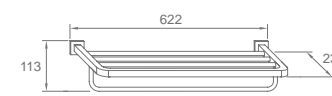

WVG39040

Original Code: WG3904
Product Name: Towel Shelf
Main Material: SS304
Finish: Mirror or Satin