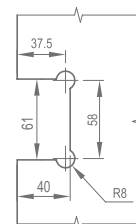

WHY11020

Original Code: Y1102
Product Name: Glass Door Hinge
Main Material: SS304
Finish: Mirror/Satin
Glass Door Thickness: 8-12mm
Glass Door Width: 600-800mm
Maximum Door Weight: 65kg/pair
Function: 双 90 弹 90