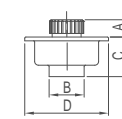

It can apply to the drainage of the washing machine.

Applicable pipe Dia	A(mm)	B(mm)	C(mm)	D(mm)
Ø50	23	Ø42.5	52	□110