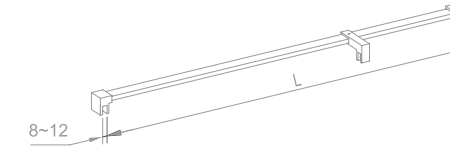

★ **WCG50100**

Original Code: CG510
Product Name: Support Bar
Main Material: SS304
Finish: Mirror/Satin
Applicable Thickness: 8-12mm