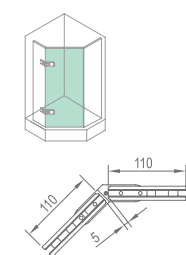

WHY13040

Original Code: Y1304
Product Name: Glass Door Hinge
Main Material: SS304
Finish: Mirror/Satin
Glass Door Thickness: 8-12mm
Glass Door Width: 600-800mm
Maximum Door Weight: 65kg/pair
Function: 双90°弹135°