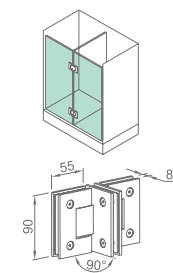

WHY11060

Original Code: Y1106
Product Name: Glass Door Hinge
Main Material: SS304
Finish: Mirror/Satin
Glass Door Thickness: 8-12mm
Glass Door Width: 600-800mm
Maximum Door Weight: 65kg/pair
Function: 双 90 弹 90