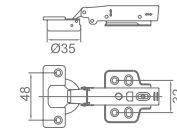

WJY1201A

Original Code: WJY12A1
Product Name: Cabinet Door Hinge
Main Material: Cold-rolled steel sheet
Finish: Nickel-plated
Opening Angle: 110°
Applicable thickness of door: 14-22mm
Maximum loading capacity: 8Kg/pair
Feature: 2 speed, opening and closing softly, hydraulic cushion

Full Cover