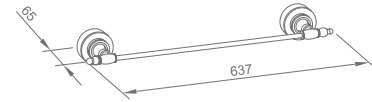

WWG47010

Product Name: Towel Shelf
Main Material: SS304
Finish: Mirror