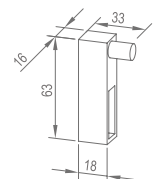

WTL10020

Original Code: YTL 102
Product Name: Position Block
Main Material: SS304
Finish: Mirror/Satin