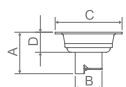

Applicable pipe Dia	A(mm)	B(mm)	C(mm)	D(mm)
Ø50	62	Ø40	100	30