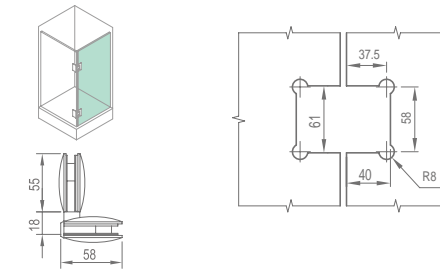

WHY16030

Original Code: Y1603
Product Name: Glass Door Hinge
Main Material: SS304
Finish: Mirror/Satin
Glass Door Thickness: 8-12mm
Glass Door Width: 600-800mm
Maximum Door Weight: 65kg/pair
Function: 双 90 弹 90