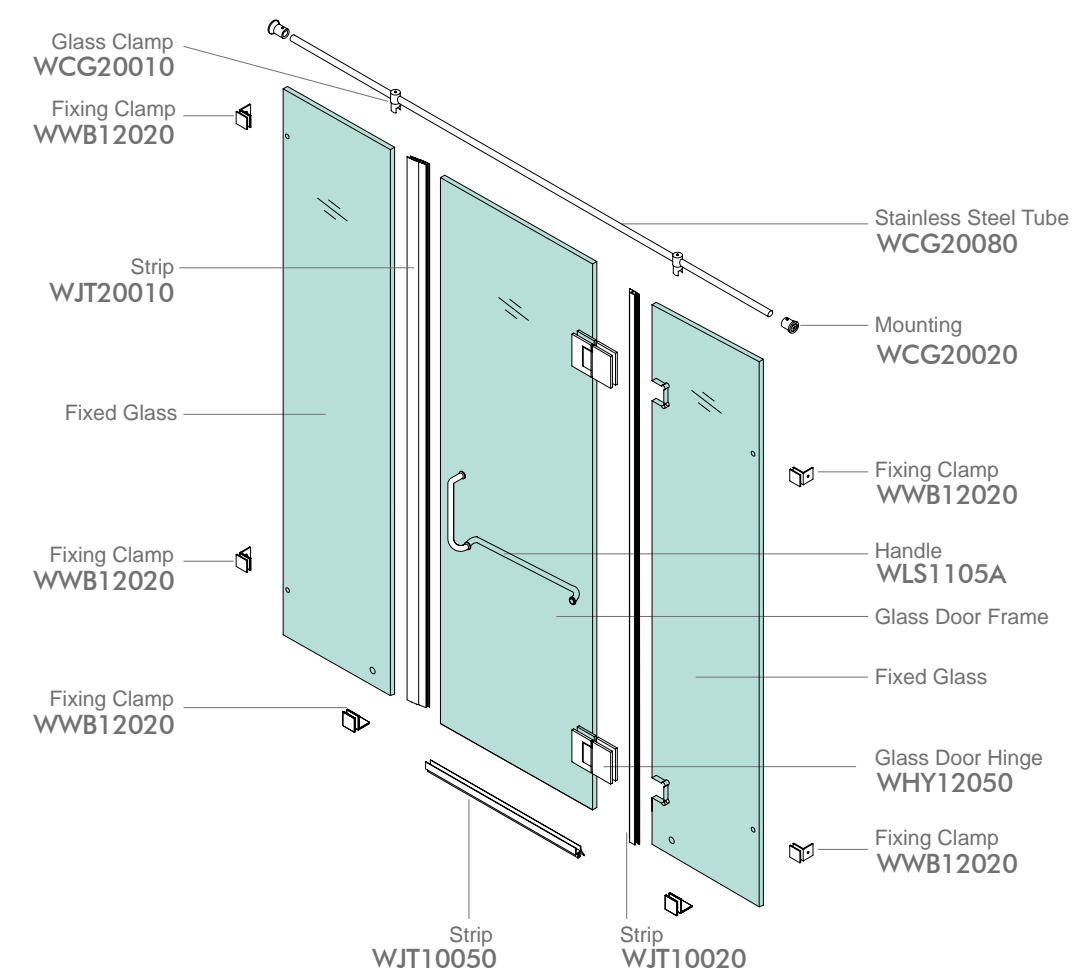

Shower Room Installation Diagram

Accessories List

 WWB12020 *6	 WHY12050 *2	 WCG20080 *2	 WCG20010 *2	 ★ WCG20080 *1
 WLS1105A *1	 ♦ WJT20010 *1	 ♦ WJT10020 *1	 ♦ WJT10050 *1	

★ : Customized Products   ♦ : Optional Accessories