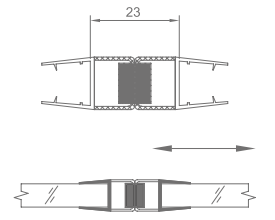

WJT10090

Original Code: JT109
Product Name: Strip
Main Material: Transparent PVC
Glass Thickness: 8/10/12mm
Function Features: Seal up between glass and wall or ground.
Install Method: Clip the glass at side