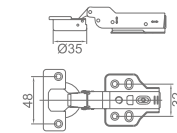

WJY2201B

Original Code: WJY22A2
Product Name: Cabinet Door Hinge
Main Material: Cold-rolled steel sheet
Finish: Nickel-plated
Opening Angle: 110°
Applicable thickness of door: 14-22mm
Maximum loading capacity: 8Kg/pair
Feature: 2 speed, opening and closing softly, hydraulic cushion, detachable

Half Cover