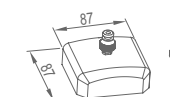

WFJ21020

Original Code: LY02
Product Name: Clothes Racks
Main Material: SS304
Finish: Mirror
Minimum rope length: 2.2m
Maximum capacity: 5kg