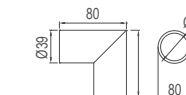

WGD40090

Original Code: GD409
Product Name: Elbow
Main Material: SS304
Finish: Satin

WGD5003L/R

Original Code: GD503
Product Name: Hinge
Main Material: SS304
Finish: Satin
Applicable Thickness: 12mm-18mm