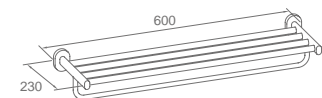

WWG43040

Original Code: WG4304
Product Name: Towel Shelf
Main Material: SS304
Finish: Mirror