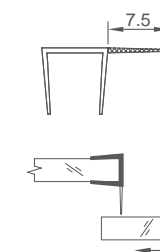

Strip Installation Instruction

WJT1003T

Original Code: JT103T
Product Name: Strip
Main Material: Transparent PVC
Glass Thickness: 8/10mm
Function Features: Resist water-penetration at the gap between sliding glass doors and fixed glass
Install Method: Clip the glass at side.

WJT10010

Original Code: JT101
Product Name: Strip
Main Material: Transparent PVC
Glass Thickness: 8/10/12mm
Function Features: Resist water-penetration from the bottom of door sash and the side of door.
Install Method: Clip the glass at side.

WJT10040

Original Code: JT104
Product Name: Strip
Main Material: Transparent PVC
Glass Thickness: 8/10/12mm
Function Features: Waterproof at the side hung door which can open 135°
Install Method: Clip the glass at side

WJT10020

Original Code: JT102
Product Name: Strip
Main Material: Transparent PVC
Glass Thickness: 8/10/12mm
Function Features: Resist water-penetration at the side hung door which can open 180°
Install Method: Clip the glass at side.

WJT10050

Original Code: JT105
Product Name: Strip
Main Material: Transparent PVC
Glass Thickness: 8/10/12mm
Function Features: Resist water-penetration from the bottom of door sash and the side of door.
Install Method: Clip the glass at side

WJT10030

Original Code: JT103
Product Name: Strip
Main Material: Transparent PVC
Glass Thickness: 8/10/12mm
Function Features: Resist water-penetration at the side hung door which can open 90°
Install Method: Clip the glass at side

WJT10060

Original Code: JT106
Product Name: Strip
Main Material: Transparent PVC
Glass Thickness: 8/10/12mm
Function Features: Resist water-penetration from the crack of door
Install Method: Clip the glass at side

Installed on the fixed glass or glass door leaf, to seal, buffer and positioning.