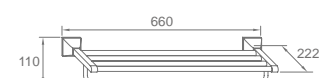

WWG38040

Original Code: WG3804
Product Name: Towel Shelf
Main Material: SS304
Finish: Mirror