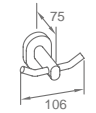

WWG43100

Original Code: WG4310
Product Name: Clothes Hook
Main Material: SS304
Finish: Mirror

Hangings Hardware