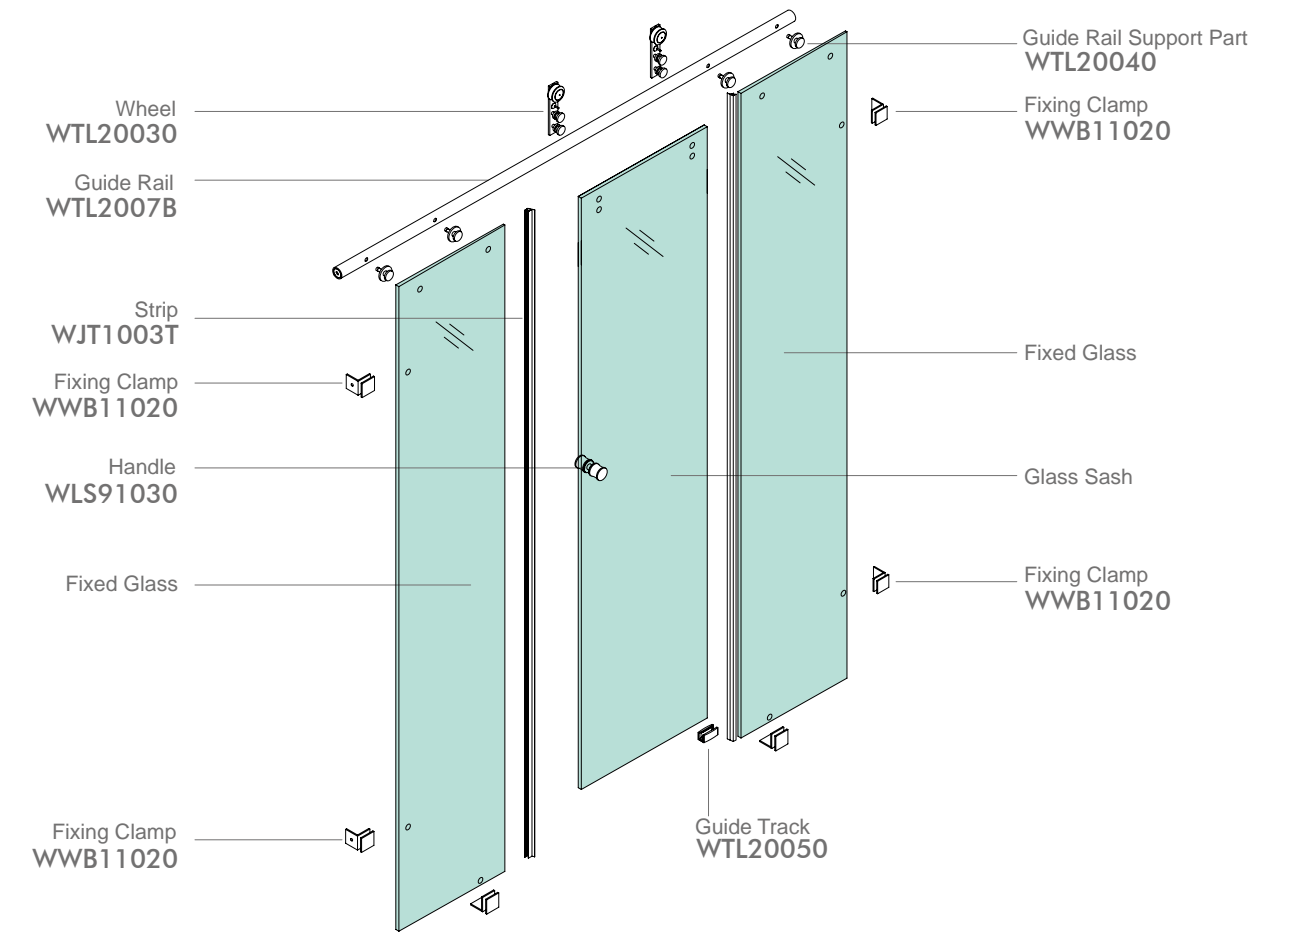

Shower Room Installation Diagram

Accessories List

WTL20030 *2	WTL20040 *4	WTL20050 *1	★ WTL2007B *1
	WLS91030 *1	WWB11020 *6	◆ WJT1003T *2

★ : Customized Products   ◆ : Optional Accessories