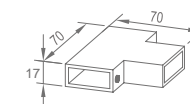

WTL10010

Original Code: YTL 101
Product Name: Mounting
Main Material: SS304
Finish: Mirror/Satin
Installation Position: Wall installation

WTL10020

Original Code: YTL 102
Product Name: Position Block
Main Material: SS304
Finish: Mirror/Satin

WTL10060

Original Code: YTL 106
Product Name: Stop Beating Device
Main Material: SS304
Finish: Mirror/Satin
Suitable Thickness: 8-10mm

★ WTL10070

Original Code: YTL 107
Product Name: Guide Rail
Main Material: SS304
Finish: Mirror/Satin

WTL10030

Original Code: YTL 103
Product Name: Guide Wheel
Main Material: SS304
Finish: Mirror/Satin
Door Thickness: 8-10mm
Maximum Door Weight: 50kg

WTL10130

Original Code: YTL 113
Product Name: Hanging Wheel
Main Material: SS304
Finish: Mirror/Satin
Door Thickness: 8-10mm
Maximum Door Weight: 50kg

WTL10080

Original Code: YTL 108
Product Name: Mounting
Main Material: SS304
Finish: Mirror/Satin
Suitable Thickness: 8-10mm

WTL10090

Original Code: YTL 109
Product Name: 135° Connector
Main Material: SS304
Finish: Mirror/Satin

WTL10040

Original Code: YTL 104
Product Name: Guide rail strutting piece
Main Material: SS304
Finish: Mirror/Satin
Door Thickness: 8-10mm

WTL10050

Original Code: YTL 105
Product Name: Connector
Main Material: SS304
Finish: Mirror/Satin

WTL10100

Original Code: YTL 110
Product Name: Connector
Main Material: SS304
Finish: Mirror/Satin

WTL10150

Original Code: YTL 115
Product Name: Connector
Main Material: SS304
Finish: Mirror/Satin

★ : Length can be customized according to project demand.