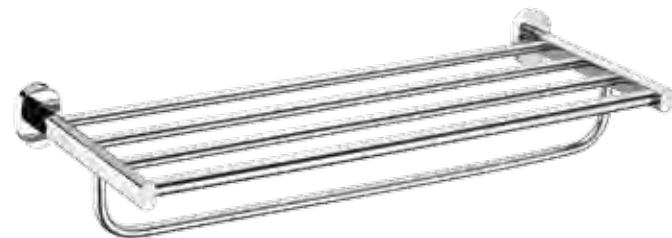

WWG43040

Original Code: WG4304
Product Name: Towel Shelf
Main Material: SS304
Finish: Mirror