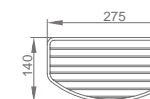

WGL20050

Original Code: GL205
Product Name: Hanging Basket
Main Material: SS304
Finish: Mirror or Satin
Dimensions: 275*140*60