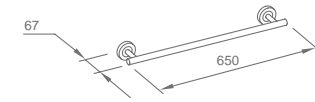

**WWG19340**

Original Code: WG1934  
Product Name: Towel Shelf  
Main Material: SS304  
Finish: Mirror or Satin

Clothes hook material: Zinc Alloy  
Finish: Chrome plated

**WWG30010**

Original Code: WG3001  
Product Name: Towel Shelf  
Main Material: SS304  
Finish: Mirror or Satin