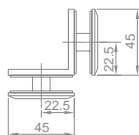

WGD74030

Original Code: GD7403
Product Name: Fixing Clamp
Main Material: SS304
Finish: Satin
Applicable Thickness: 10-12mm