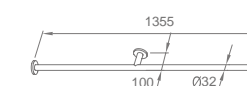

WFS11030

Original Code: FS1103
Product Name: Handrail
Main Material: SS304
Finish: Mirror or Satin