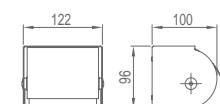

WZH10020

Original Code: ZH102
Product Name: Tissue Box
Main Material: SS304
Finish: Mirror