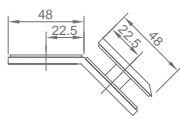

WWB14060

Original Code: WB1406
Product Name: Fixing Clamp
Main Material: SS304
Finish: Mirror/Satin
Glass Door Thickness: 8-12mm
Hole Size: Ø16
Install Location: Glass and Wall