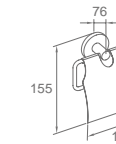

WWG40210

Original Code: WG4021
Product Name: Tissue Holder
Main Material: SS304
Finish: Mirror or Satin