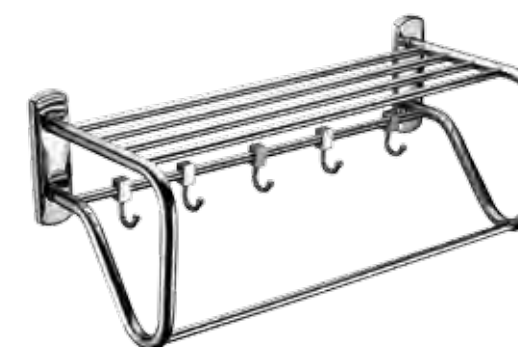

WWG19340

Original Code: WG1934
Product Name: Towel Shelf
Main Material: SS304
Finish: Mirror or Satin

Clothes hook material: Zinc Alloy
Finish: Chrome plated