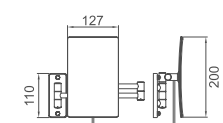

WHJ10130

Original Code: HZJ113
Product Name: Cosmetic Mirror
Main Material: Brass
Finish: Chromeplate
Feature: Magnifier 3 times