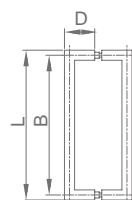

WLS560

Original Code: LS509
Product Name: Handle
Main Material: SS304
Finish: Mirror/Satin
Applicable Glass Thickness: 8-12mm

Code	Drilling size	Pipe size	L(mm)	B(mm)	D(mm)
WLS56020	Ø12	30*15	180	165	40
WLS56030	Ø12	30*15	290	275	55