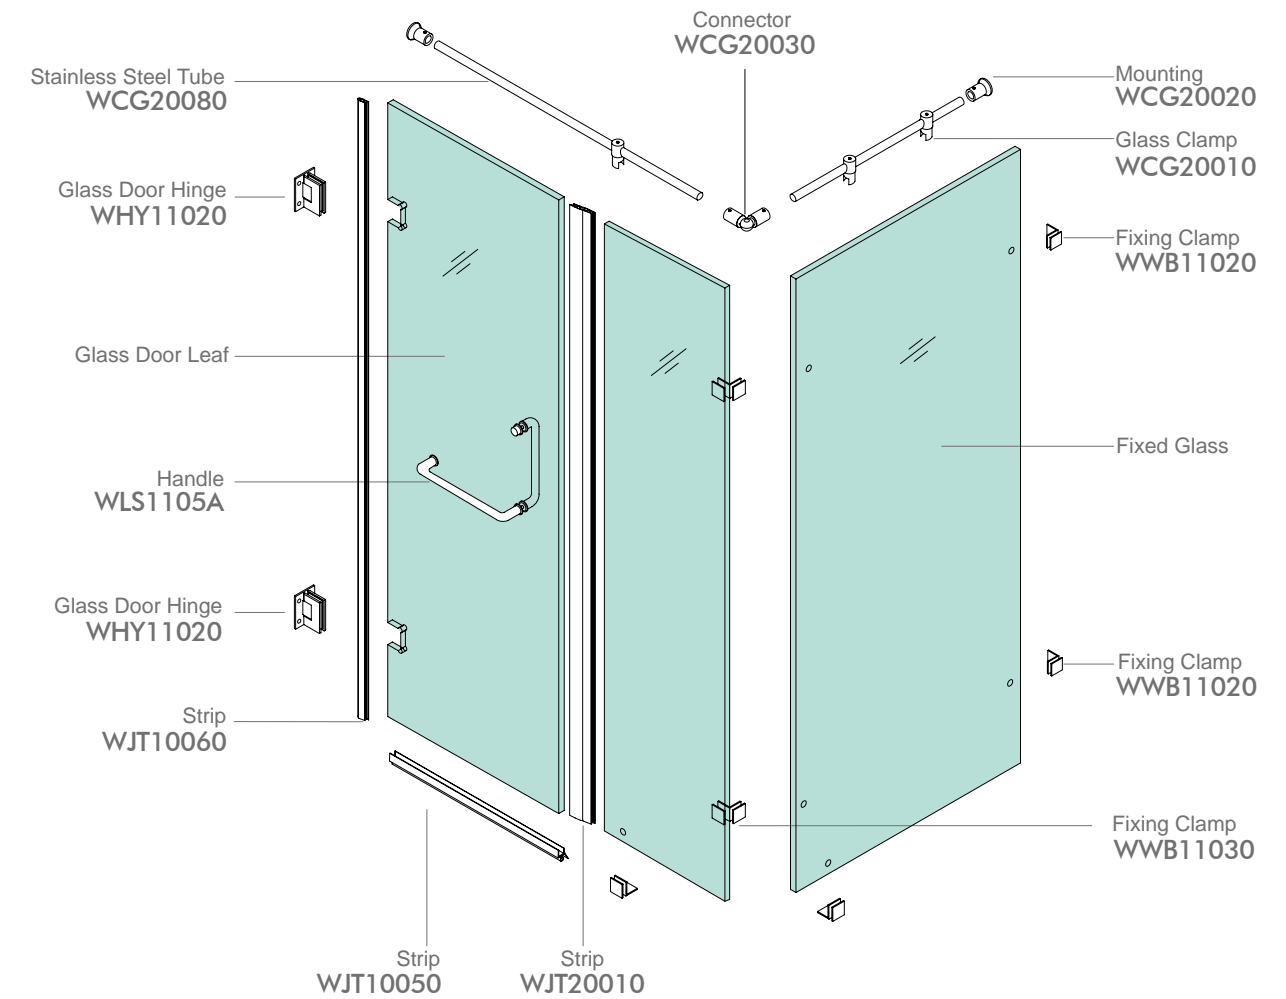

Shower Room Installation Diagram

Accessories List

WWB11020 *4	WWB11030 *2	WHY11020 *2	WCG20020 *2	WCG20010 *3	★WCG20080 *2
WLS1105A *1	◆WJT20010 *1	◆WJT10060 *1	◆WJT10050 *1	WCG20030 *1	

★ : Customized Products   ◆ : Optional Accessories