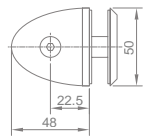

WWB14020

Original Code: WB1402
Product Name: Fixing Clamp
Main Material: SS304
Finish: Mirror/Satin
Glass Door Thickness: 8-12mm
Hole Size: Ø16
Install Location: Glass and Wall