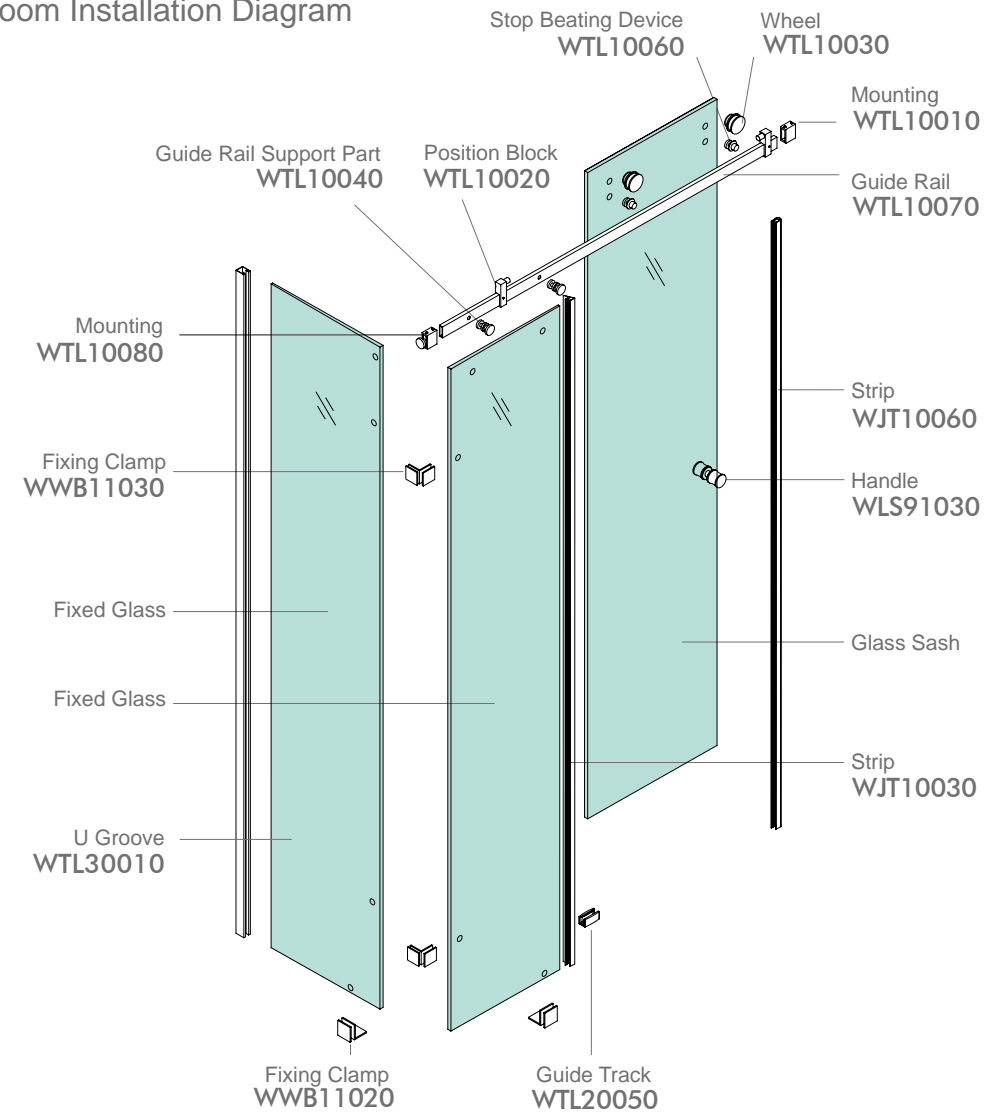

Shower Room Installation Diagram

Accessories list

★ : Customized Products   ◆ : Optional Accessories