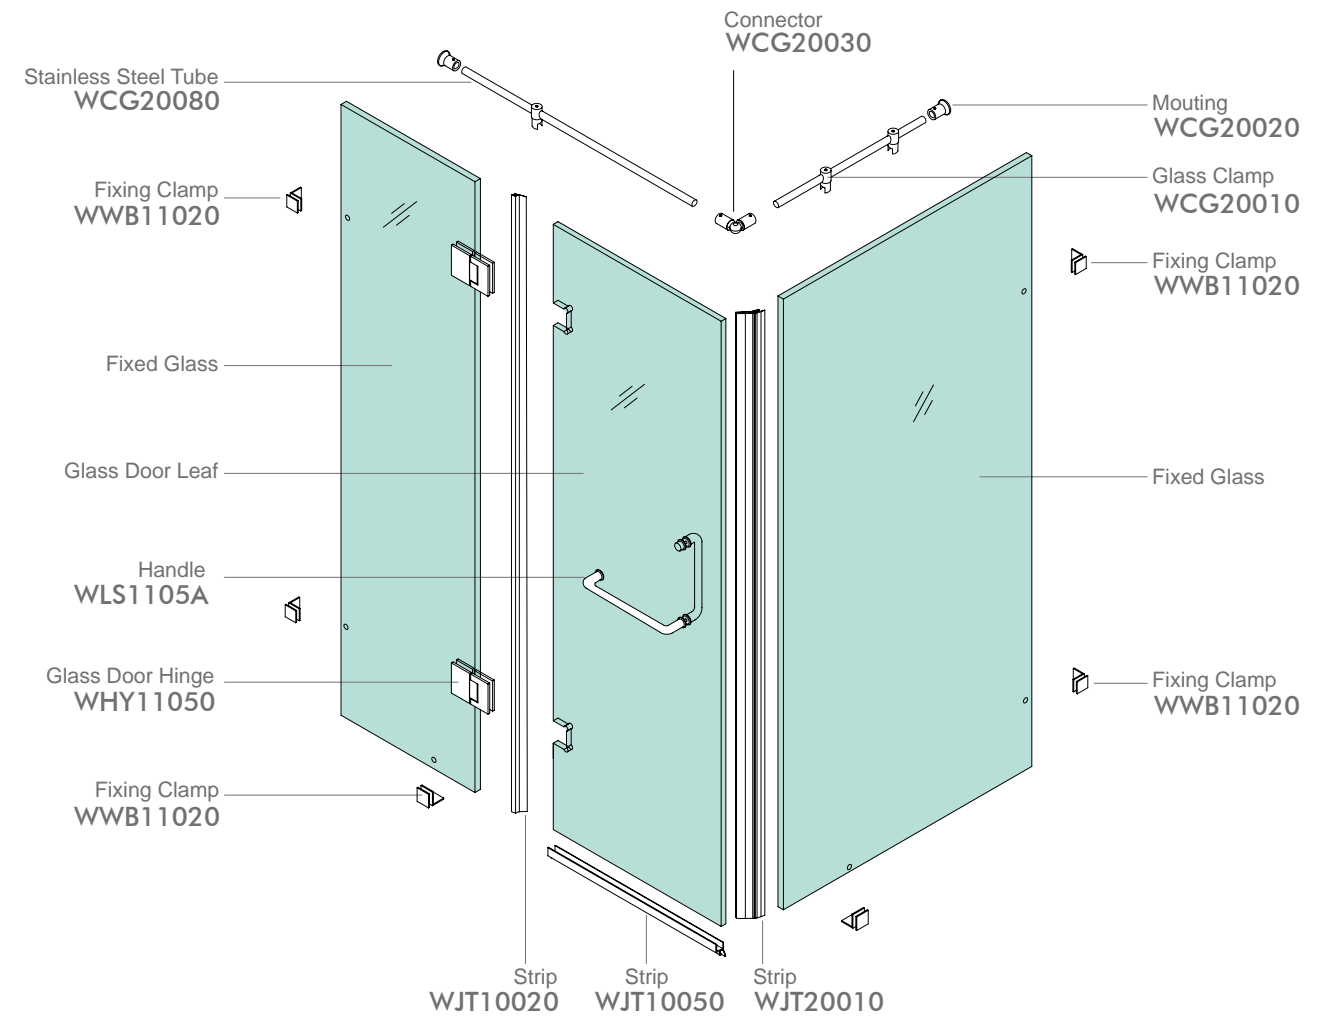

Shower Room Installation Diagram

Accessories List

WHY11050 *2	WWB11020 *6	WCG20020 *2	WCG20010 *3	WCG20030 *1
★ WCG20080 *2	WLS1105A *1	◆ WJT20010 *1	◆ WJT10020 *1	◆ WJT10050 *1

★ : Customized Products   ◆ : Optional Accessories