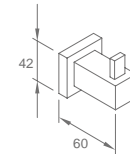

WVG35090

Original Code: WG3509
Product Name: Clothes Hook
Main Material: SS304
Finish: Mirror or Satin