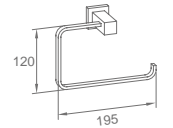

WVG35080

Original Code: WG3508
Product Name: Towel Ring
Main Material: SS304
Finish: Mirror or Satin