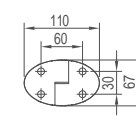

WGD40040

Original Code: GD404
Product Name: Header Corner
Main Material: SS304
Finish: Satin
Applicable Thickness: 12mm/18mm