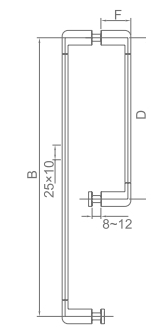

WLS511

Original Code: LS515
Product Name: Handle
Main Material: SS304
Finish: Mirror/Satin
Applicable Glass Thickness: 8-12mm

Code	Drilling size	Pipe size	B(mm)	D(mm)	F(mm)
WLS51150	Ø12	25*10	475	275	50