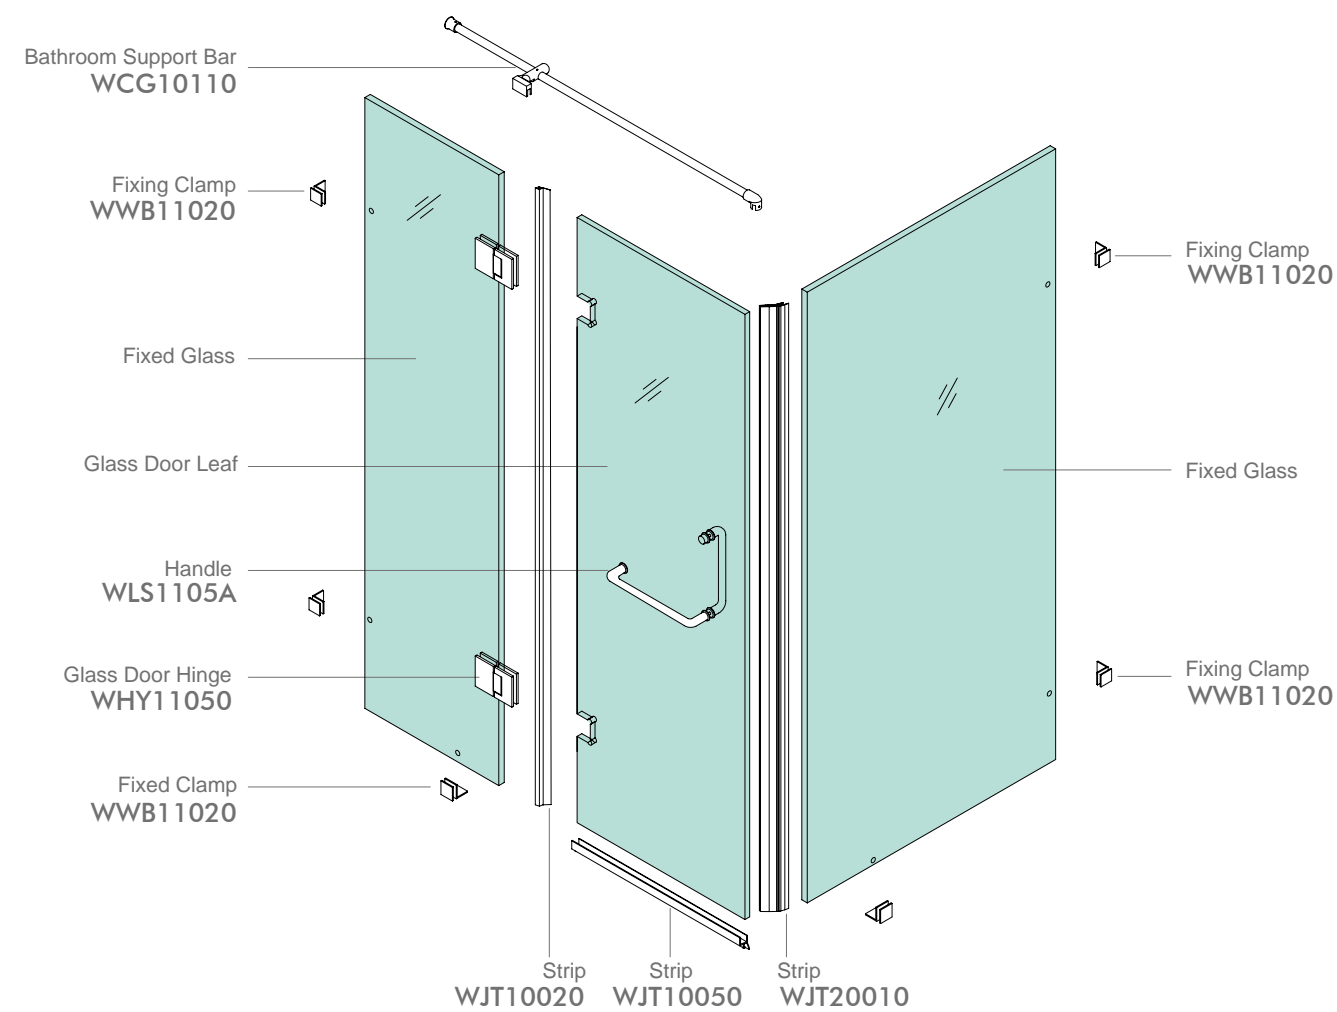

Shower Room Installation Diagram

Accessories List

WHY11050 *2	WWB11020 *6	★ WCG10110 *1	
WLS1105A *1	◊ WJT10050 *1	◊ WJT20010 *1	◊ WJT10020 *1

★ : Customized Products   ◊ : Optional Accessories