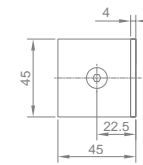

WWB31010

Original Code: WB3101
Product Name: Fixing Clamp
Main Material: SS304
Finish: Mirror/Satin
Glass Door Thickness: 8-10mm
Hole Size: Ø16
Install Location: Glass and Wall