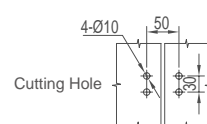

### WGD5003L/R

Original Code: GD503  
Product Name: Hinge  
Main Material: SS304  
Finish: Satin  
Applicable Thickness: 12mm-18mm