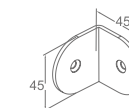

WGD80120

Product Name: Corner Bracket
Main Material: SS304
Finish: Satin