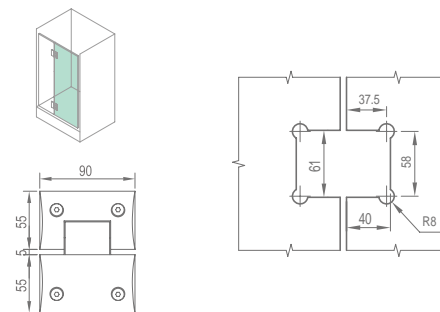

WHY16050

Original Code: Y1605
Product Name: Glass Door Hinge
Main Material: SS304
Finish: Mirror/Satin
Glass Door Thickness: 8-12mm
Glass Door Width: 600-800mm
Maximum Door Weight: 65kg/pair
Function: 双 90 弹 180