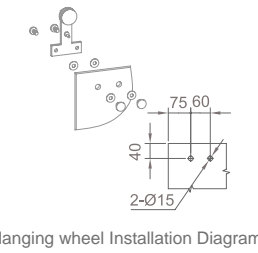

Shower Room Installation Diagram

Accessories List

WTL10130 *2	WTL10020 *2	WTL30010 *1	WTL10040 *2	WTL10010 *2	WTL10070 *1
	WLS58050 *1	WJT1003T *1	WJT10060 *1	WJT10060 *1	WTL30010 *1

★ : Customized Products   ◆ : Optional Accessories