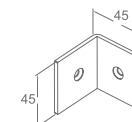

WGD80020

Product Name: Corner Bracket
Main Material: SS304
Finish: Satin