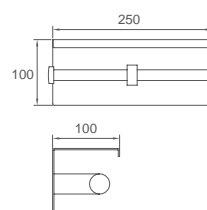

WZH10110

Original Code: ZH111
Product Name: Tissue Box
Main Material: SS304
Finish: Mirror