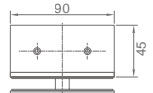

WWB12120

Original Code: WB1212
Product Name: Fixing Clamp
Main Material: SS304
Finish: Mirror/Satin
Glass Door Thickness: 8-12mm
Hole Size: Ø16
Install Location: Glass and Wall