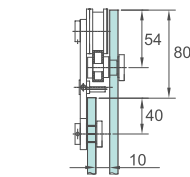

Shower Room Installation Diagram

Accessories List

WTL10130 *2	WTL10020 *2	WTL30010 *1	WTL10040 *2	WTL10010 *2	WTL10070 *1
	WLS58050 *1	WJT1003T *1	WJT10060 *1	WJT10060 *1	WTL30010 *1

★ : Customized Products   ◆ : Optional Accessories