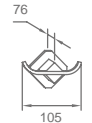

Hangings Hardware

Hangings Hardware

Hangings Hardware

**WWG42080**

Original Code: WG4208  
Product Name: Towel Ring  
Main Material: SS304  
Finish: Satin

**WWG42100**

Original Code: WG4210  
Product Name: Clothes Hook  
Main Material: SS304  
Finish: Satin