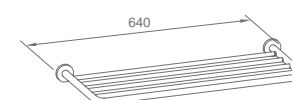

WWG1903A

Original Code: WG1903A
Product Name: Towel Shelf
Main Material: SS304
Finish: Mirror or Satin