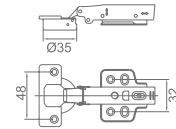

WJY1211A

Product Name: Cabinet Door Hinge
Main Material: SS304
Finish: Electrolyzation
Opening Angle: 110°
Applicable door thickness: 14-22mm
Maximum loading capacity: 8Kg/pair
Feature: 2 speed, opening and closing softly, hydraulic cushion

Full Cover