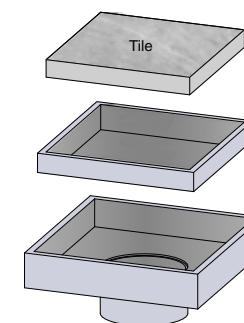

WDL40020 Concealed installation diagram