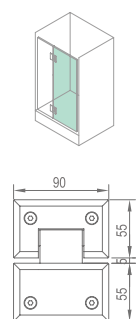

WHY12050

Original Code: Y1205
Product Name: Glass Door Hinge
Main Material: SS304
Finish: Mirror/Satin
Glass Door Thickness: 8-12mm
Glass Door Width: 600-800mm
Maximum Door Weight: 65kg/pair
Function: 双90°弹180°