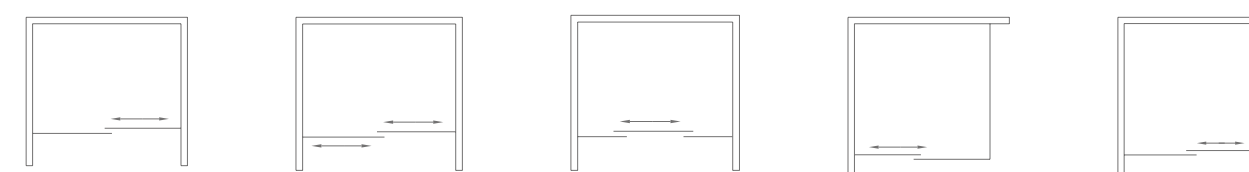

Sliding Door Style