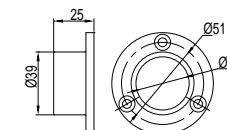

WGD40080

Original Code: GD408
Product Name: Bracket
Main Material: SS304
Finish: Satin
Installation: Fixed on the wall