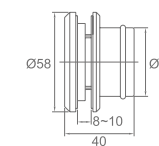

WLS92020

Original Code: YL1202
Product name: Handle
Main Material: SS304
Finish: Mirror/Satin
Glass Door Thickness: 8-10mm
Drilling size: Ø46