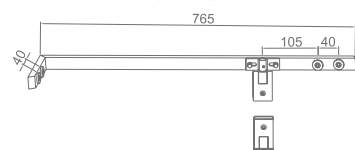

★ : Length can be customized according to project demand.

★ : Length can be customized according to project demand.

★ WYP13010

Original Code: YP131  
Product Name: Side Hung Spindle  
Main Material: SS304  
Finish: Mirror/Satin  
Glass Door Thickness: 8-12mm  
Applicable Door Width: 600-1000mm  
Maximum Loading: 65kg