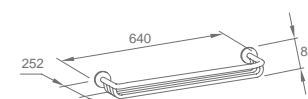

WWG19030

Original Code: WG1903
Product Name: Towel Shelf
Main Material: SS304
Finish: Mirror or Satin