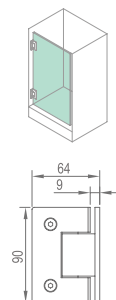

WHY11020

Original Code: Y1102
Product Name: Glass Door Hinge
Main Material: SS304
Finish: Mirror/Satin
Glass Door Thickness: 8-12mm
Glass Door Width: 600-800mm
Maximum Door Weight: 65kg/pair
Function: 双 90 弹 90