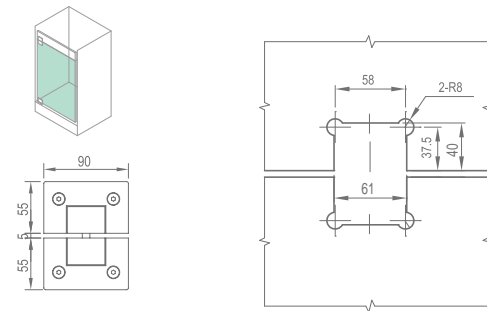

WHY15020

Original Code: Y1502
Product Name: Glass Door Hinge
Main Material: SS304
Finish: Mirror/Satin
Glass Door Thickness: 8-12mm
Glass Door Width: 600-800mm
Maximum Door Weight: 40kg/pair
Function: 双 180 弹 180