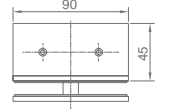

WWB11120

Original Code: WB1112
Product Name: Fixing Clamp
Main Material: SS304
Finish: Mirror/Satin
Glass Door Thickness: 8-12mm
Hole Size: Ø16
Install Location: Glass and wall