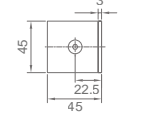

WWB12010

Original Code: WB1201
Product Name: Fixing Clamp
Main Material: SS304
Finish: Mirror/Satin
Glass Door Thickness: 8-12mm
Hole Size: Ø16
Install Location: Glass and wall