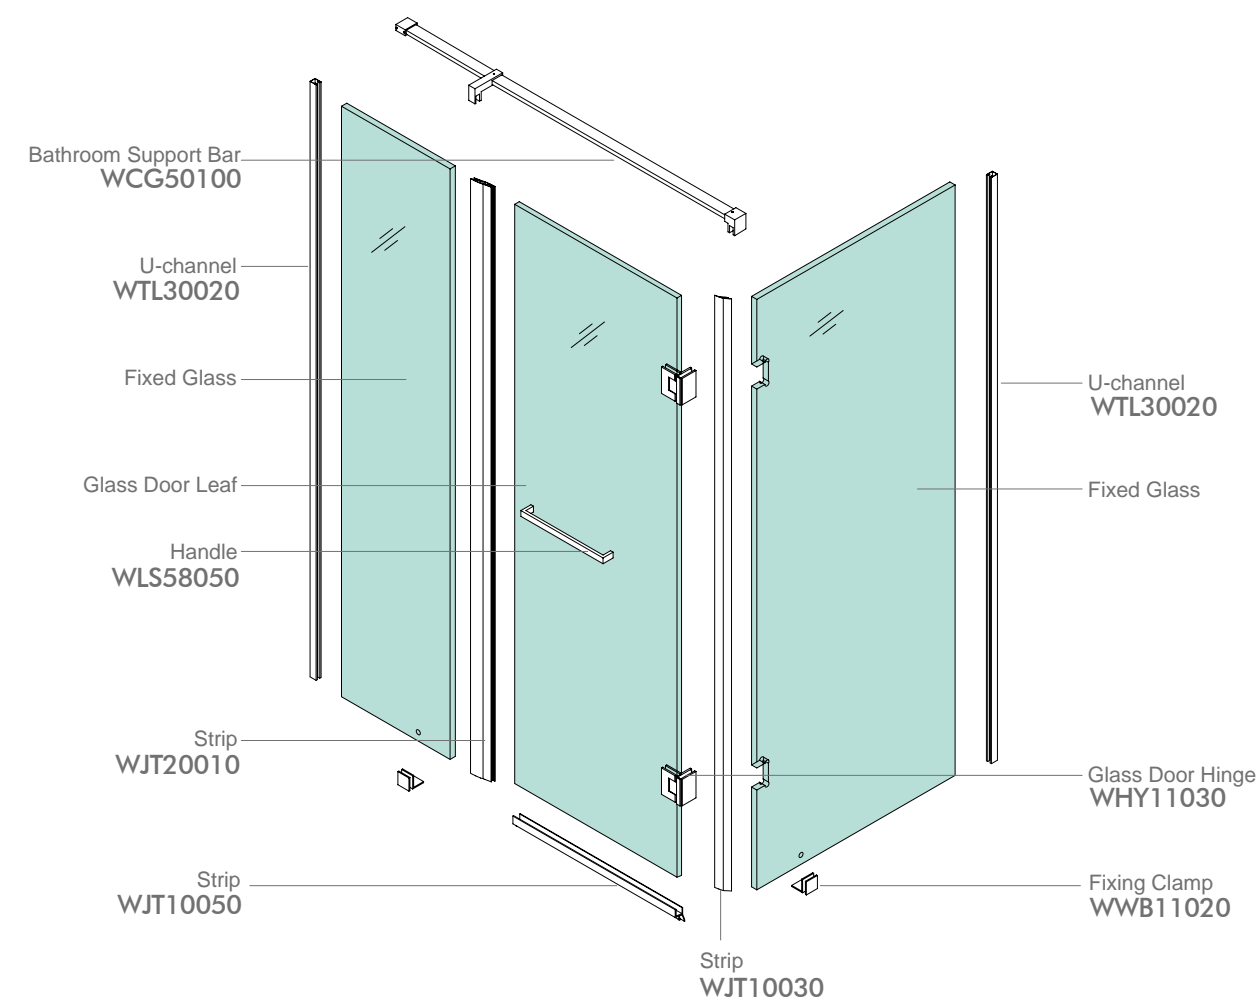

Shower Room Installation Diagram

Accessories List

 WWB11020 *2	 WHY11030 *2	 ★ WCG50100 *1	 WTL30020 *2
 WLS58050 *1	 ◆ WJT10050 *1	 ◆ WJT10030 *1	 ◆ WJT20010 *1

★ : Customized Products   ◆ : Optional Accessories