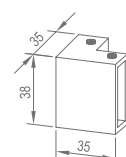

WTL10050

Original Code: YTL 105
Product Name: Connector
Main Material: SS304
Finish: Mirror/Satin

WTL10100

Original Code: YTL 110
Product Name: Connector
Main Material: SS304
Finish: Mirror/Satin