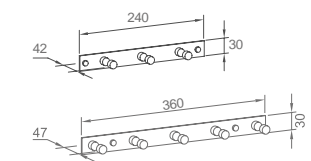

WYG10020

Original Code: YG102
Product Name: Clothes Hook
Main Material: SS304
Finish: Mirror