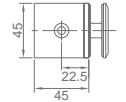

WWB12020

Original Code: WB1202
Product Name: Fixing Clamp
Main Material: SS304
Finish: Mirror/Satin
Glass Door Thickness: 8-12mm
Hole Size: Ø16
Install Location: Glass and wall