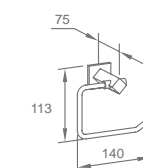

WVG39220

Original Code: WG3922
Product Name: Soap Dish
Main Material: SS304
Finish: Mirror or Satin