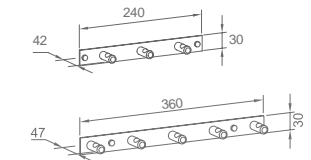

WYG10010

Original Code: YG101
Product Name: Clothes Hook
Main Material: SS304
Finish: Mirror