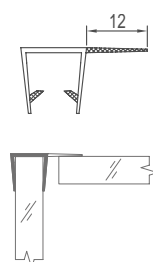

Strip Installation Instruction

WJT1003T

Original Code: JT103T
Product Name: Strip
Main Material: Transparent PVC
Glass Thickness: 8/10mm
Function Features: Resist water-penetration at the gap between sliding glass doors and fixed glass
Install Method: Clip the glass at side.

WJT10010

Original Code: JT101
Product Name: Strip
Main Material: Transparent PVC
Glass Thickness: 8/10/12mm
Function Features: Resist water-penetration from the bottom of door sash and the side of door.
Install Method: Clip the glass at side.

WJT10040

Original Code: JT104
Product Name: Strip
Main Material: Transparent PVC
Glass Thickness: 8/10/12mm
Function Features: Waterproof at the side hung door which can open 135°
Install Method: Clip the glass at side

WJT10020

Original Code: JT102
Product Name: Strip
Main Material: Transparent PVC
Glass Thickness: 8/10/12mm
Function Features: Resist water-penetration at the side hung door which can open 180°
Install Method: Clip the glass at side.

WJT10050

Original Code: JT105
Product Name: Strip
Main Material: Transparent PVC
Glass Thickness: 8/10/12mm
Function Features: Resist water-penetration from the bottom of door sash and the side of door.
Install Method: Clip the glass at side

WJT10030

Original Code: JT103
Product Name: Strip
Main Material: Transparent PVC
Glass Thickness: 8/10/12mm
Function Features: Resist water-penetration at the side hung door which can open 90°
Install Method: Clip the glass at side

WJT10060

Original Code: JT106
Product Name: Strip
Main Material: Transparent PVC
Glass Thickness: 8/10/12mm
Function Features: Resist water-penetration from the crack of door
Install Method: Clip the glass at side

Installed on the fixed glass or glass door leaf, to seal, buffer and positioning.