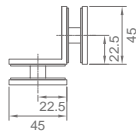

WWB11030

Original Code: WB1103
Product Name: Fixing Clamp
Main Material: SS304
Finish: Mirror/Satin
Glass Door Thickness: 8-12mm
Hole Size: Ø16
Install Location: Glass and Glass