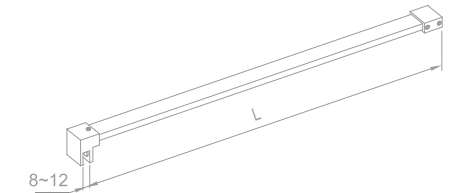

★ **WCG50080**

Original Code: CG508  
Product Name: Support Bar  
Main Material: SS304  
Finish: Mirror/Satin  
Applicable Thickness: 8-12mm

★ **WCG50010**

Original Code: CG501  
Product Name: Support Bar  
Main Material: SS304  
Finish: Mirror/Satin  
Applicable Thickness: 8-12mm