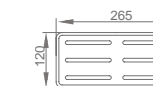

WGL20040

Original Code: GL204
Product Name: Hanging Basket
Main Material: SS304
Finish: Mirror or Satin
Dimensions: 265*120*60