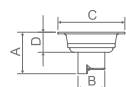

Applicable pipe Dia	A(mm)	B(mm)	C(mm)	D(mm)
Ø50	62	Ø40	100	30