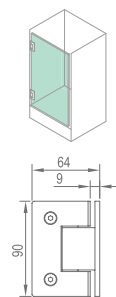

### WHY11010

Original Code: Y1101  
 Product Name: Glass Door Hinge  
 Main Material: SS304  
 Finish: Mirror/Satin  
 Glass Door Thickness: 8-12mm  
 Glass Door Width: 600-800mm  
 Maximum Door Weight: 65kg/pair  
 Function: 双 90 弹 90