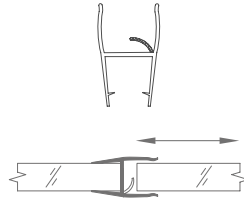

WJT10080

Original Code: JT108
Product Name: Strip
Main Material: Transparent PVC
Glass Thickness: 8/10/12mm
Function Features: Resist water-penetration from the crack of sliding glass door.
Install Method: Clip the glass at side

WJT20020

Original Code: JT202
Product Name: Strip
Main Material: Transparent PVC
Glass Thickness: 8/10/12mm
Function Features: Resist water-penetration from the crack of sliding glass door.
Install Method: Clip the glass at side