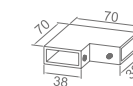

WTL10150

Original Code: YTL 115
Product Name: Connector
Main Material: SS304
Finish: Mirror/Satin