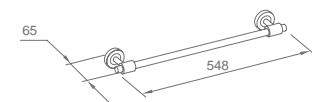

**WWG30240**

Original Code: WG3024  
Product Name: Toilet Brush  
Main Material: SS304  
Finish: Mirror or Satin

Vertical text: Hanging Hardware

Vertical text: Hanging Hardware

**WWG31010**

Original Code: WG3101  
Product Name: Towel Shelf  
Main Material: SS304  
Finish: Mirror