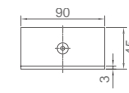

WWB13110

Original Code: WB1311
Product Name: Fixing Clamp
Main Material: SS304
Finish: Mirror/Satin
Glass Door Thickness: 8-12mm
Hole Size: Ø16
Install Location: Glass and Wall