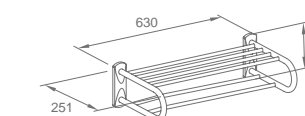

WWG19050

Original Code: WG1905
Product Name: Towel Shelf
Main Material: SS304
Finish: Mirror or Satin