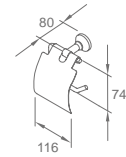

**WWG32210**

Original Code: WG3221  
Product Name: Tissue Holder  
Main Material: SS304  
Finish: Mirror or Satin

**WWG32080**

Original Code: WG3208  
Product Name: Towel Ring  
Main Material: SS304  
Finish: Mirror or Satin