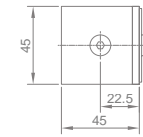

WWB31020

Original Code: WB3102
Product Name: Fixing Clamp
Main Material: SS304
Finish: Mirror/Satin
Glass Door Thickness: 8-10mm
Hole Size: Ø16
Install Location: Glass and Wall