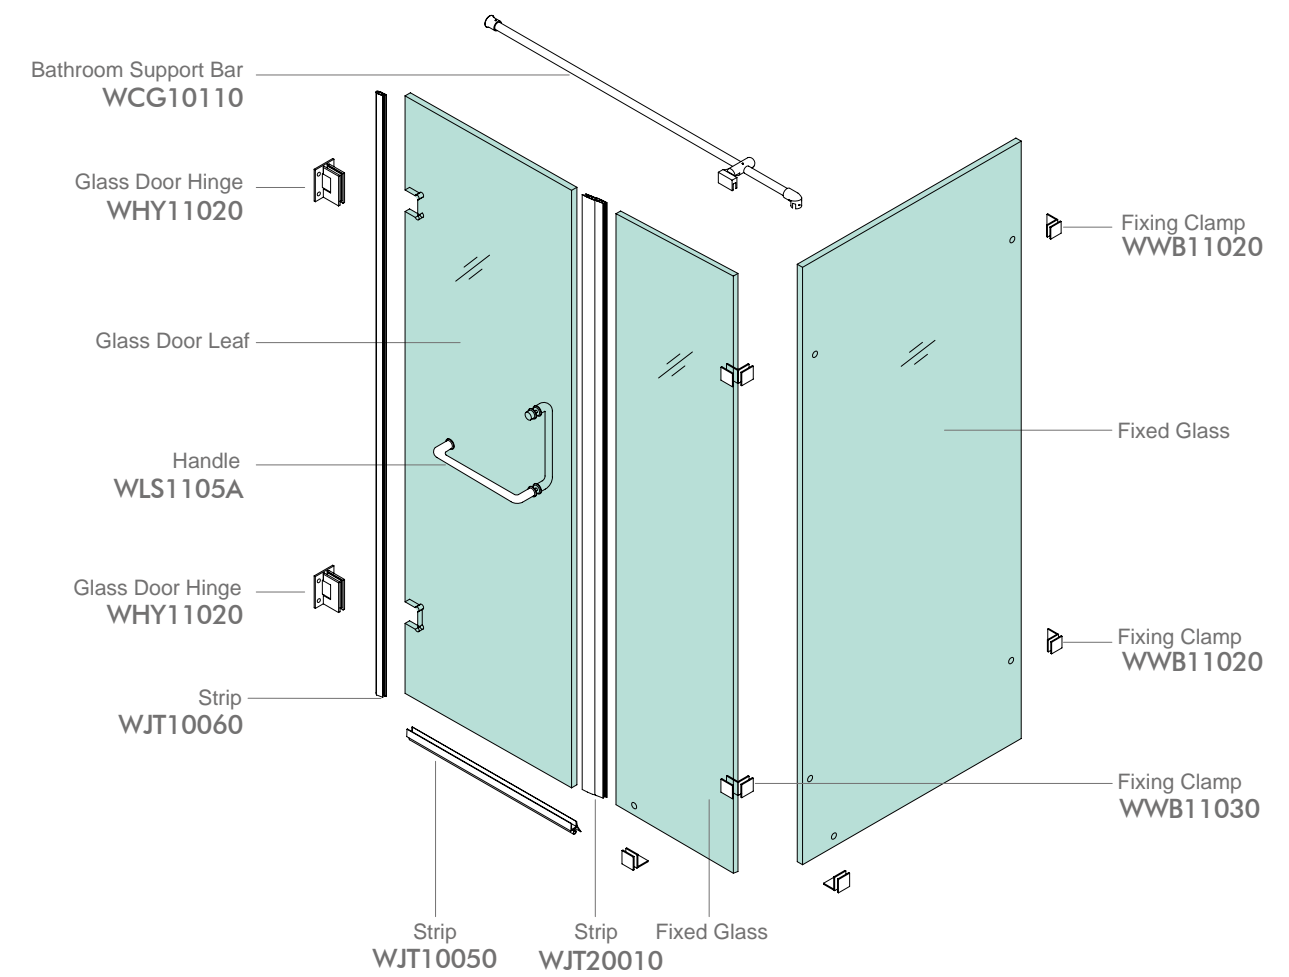

Shower Room Installation Diagram

Accessories List

 WWB11020 *4	 WWB11030 *2	 WHY11020 *2	 ★ WCG10110 *1
 WLS1105A *1	 ◆ WJT10050 *1	 ◆ WJT10060 *1	 ◆ WJT20010 *1

★ : Customized Products   ◆ : Optional Accessories