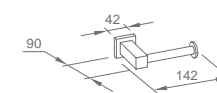

WWG15220

Original Code: WG1522
Product Name: Tissue Holder
Main Material: SS304
Finish: Mirror or Satin