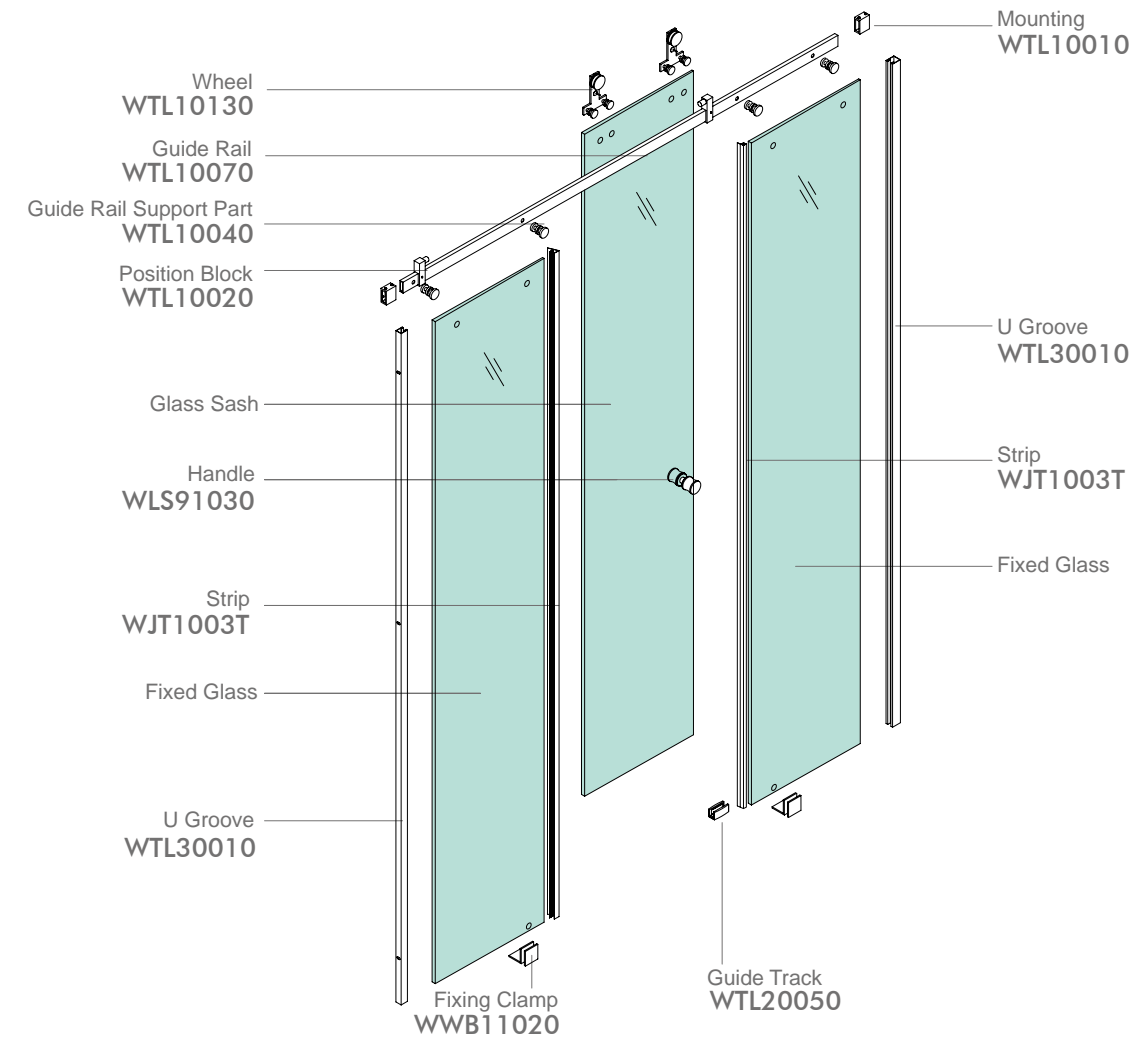

Shower Room Installation Diagram

Accessories List

WTL10130 *2	WTL10010 *2	WTL10020 *2	WTL10040 *4	★WTL10070 *1
WLS91030 *1	WWB11020 *2	WTL20050 *1	◊ WJT1003T *2	WTL30010 *2

★ : Customized Products   ◊ : Optional Accessories