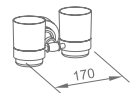

WWG47200

Product Name: Double Cups
Main Material: SS304
Finish: Mirror or Satin