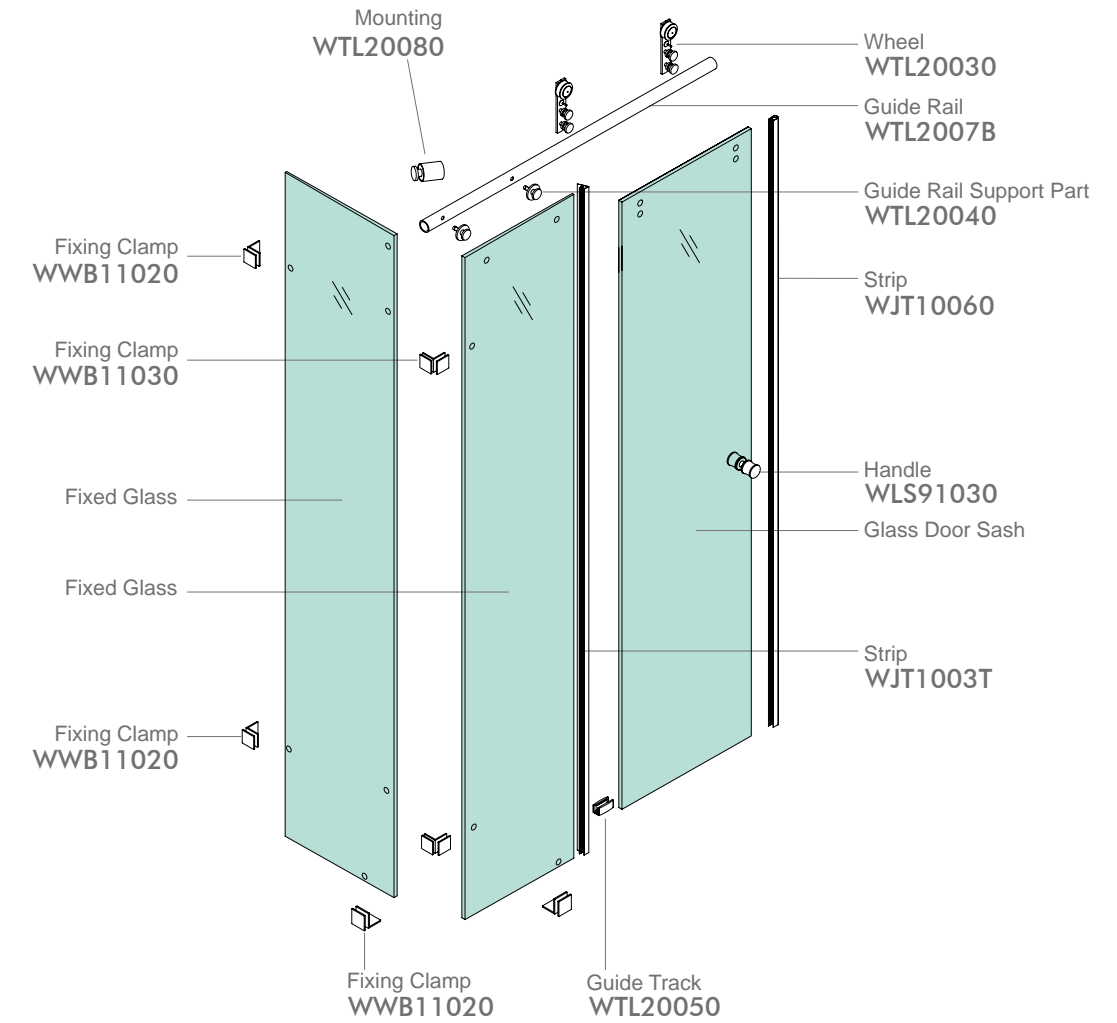

Shower Room Installation Diagram

Accessories list

WTL20030 *2	WTL20040 *2	WTL20050 *1	WTL20080 *1	★WTL2007B *1
WLS91030 *1	WWB11020 *4	WWB11030 *2	◊WJT1003T *1	◊WJT10060 *1

★ : Customized Products   ◊ : Optional Accessories