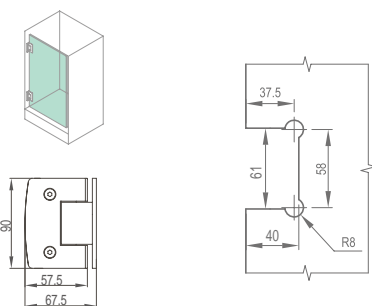

WHY17020

Product Name: Glass Door Hinge
Main Material: SS304
Finish: Mirror/Satin
Glass Door Thickness: 8-12mm
Glass Door Width: 800-1000mm
Maximum Door Weight: 85kg/pair
Function: 双 90 弹 180