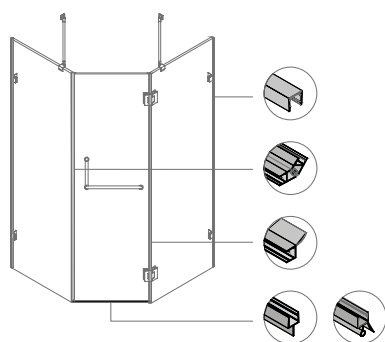

Strip Installation Instruction

WJT1003T

Original Code: JT103T
Product Name: Strip
Main Material: Transparent PVC
Glass Thickness: 8/10mm
Function Features: Resist water-penetration at the gap between sliding glass doors and fixed glass
Install Method: Clip the glass at side.