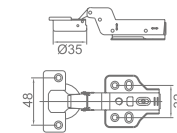

WJY2201C

Original Code: WJY22A3
Product Name: Cabinet Door Hinge
Main Material: Cold-rolled steel sheet
Finish: Nickel-plated
Opening Angle: 110°
Applicable thickness of door: 14-22mm
Maximum loading capacity: 8Kg/pair
Feature: 2 speed, opening and closing softly, hydraulic cushion, detachable