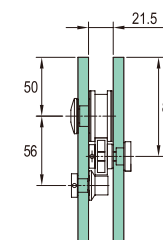

WTL150B1

Finish: Mirror or Satin
Glass Thickness: 8-10mm
Max Door Weight: 50kg

Shower Room Installation Diagram

Accessories List

 WTL10010 *2	 WTL10020 *2	 WTL10030 *2	 WTL10040 *2	 WTL10060 *2	 ★ WTL10070 *1
 WLS58050 *1	 WTL20050 *1	 WWB11020 *1	 ◆ WJT10030 *1	 WTL30010 *1	 ◆ WJT10060 *1

★ : Customized Products   ◆ : Optional Accessories