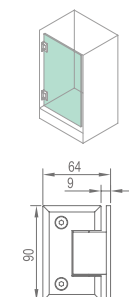

WHY12020

Original Code: Y1202
Product Name: Glass Door Hinge
Main Material: SS304
Finish: Mirror/Satin
Glass Door Thickness: 8-12mm
Glass Door Width: 600-800mm
Maximum Door Weight: 65kg/pair
Function: 双 90 弹 90