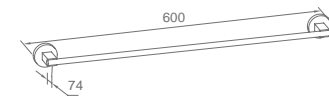

WWG41010

Original Code: WG4101
Product Name: Towel Shelf
Main Material: SS304
Finish: Mirror or Satin