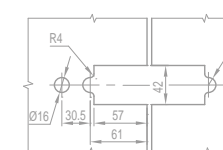

WHY13040

Original Code: Y1304
Product Name: Glass Door Hinge
Main Material: SS304
Finish: Mirror/Satin
Glass Door Thickness: 8-12mm
Glass Door Width: 600-800mm
Maximum Door Weight: 65kg/pair
Function: 双90°弹135°