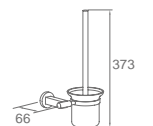

Hangings Hardware

Hangings Hardware

Hangings Hardware

**WWG42080**

Original Code: WG4208  
Product Name: Towel Ring  
Main Material: SS304  
Finish: Satin

**WWG42100**

Original Code: WG4210  
Product Name: Clothes Hook  
Main Material: SS304  
Finish: Satin