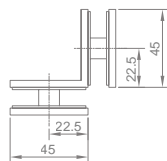

WWB35030

Original Code: WB3503
Product Name: Fixing Clamp
Main Material: SS304
Finish: Mirror/Satin
Glass Door Thickness: 8-10mm
Hole Size: Ø16
Install Location: Glass and Glass