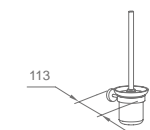

WWG30240

Original Code: WG3024
Product Name: Toilet Brush
Main Material: SS304
Finish: Mirror or Satin