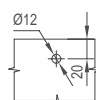

WGD50020

Original Code: GD502
Product Name: Mounting Header Bracket
Main Material: SS304
Finish: Satin
Applicable Thickness: 12mm/18mm