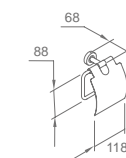

**WWG30040**

Original Code: WG3004  
Product Name: Towel Shelf  
Main Material: SS304  
Finish: Mirror or Satin

**WWG30210**

Original Code: WG3021  
Product Name: Tissue Holder  
Main Material: SS304  
Finish: Mirror or Satin