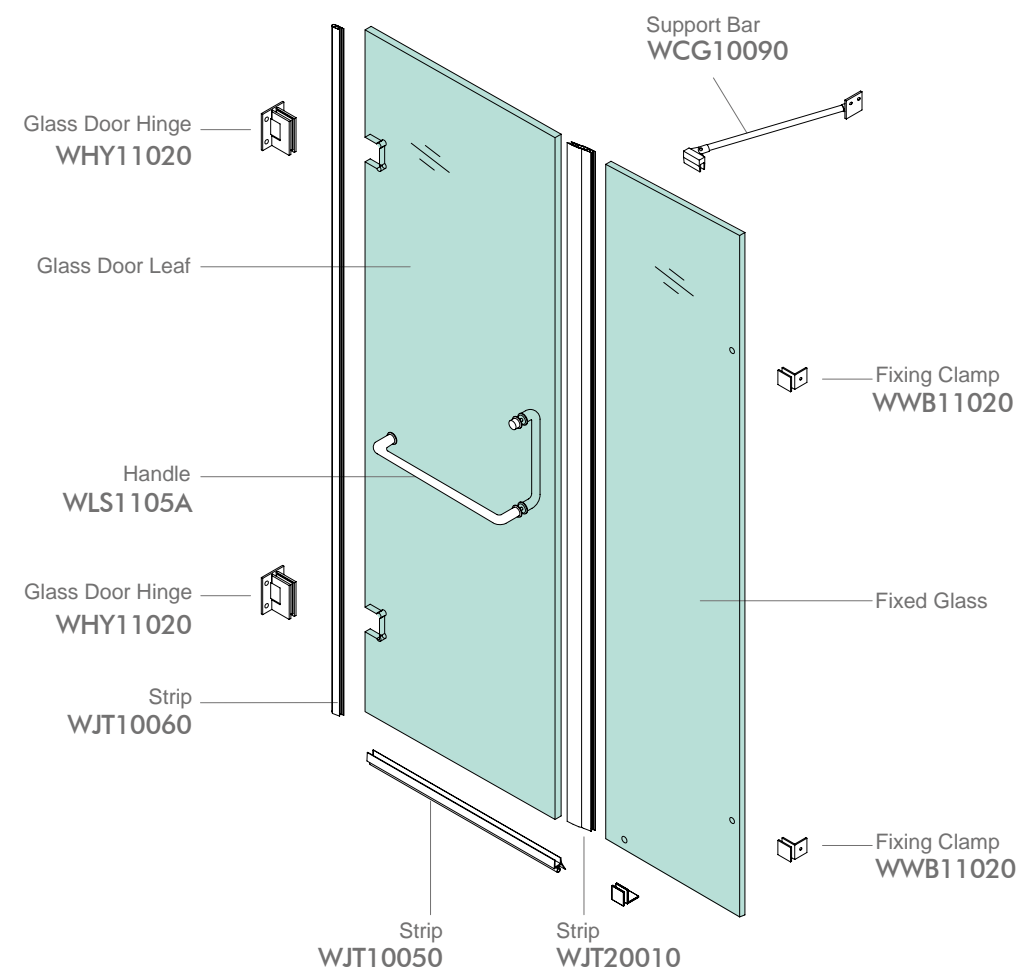

Shower Room Installation Diagram

Accessories List

 WWB11020 *3	 WHY11020 *2	 ★ WCG10090 *1	
 WLS1105A *1	 ♦ WJT10050 *1	 ♦ WJT10060 *1	 ♦ WJT20010 *1

★ : Customized Products   ♦ : Optional Accessories