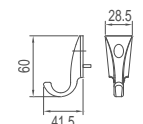

### WGD50060

Original Code: GD506  
Product Name: Clothes Hook  
Main Material: SS304  
Finish: Satin  
Applicable Thickness: 12mm-18mm