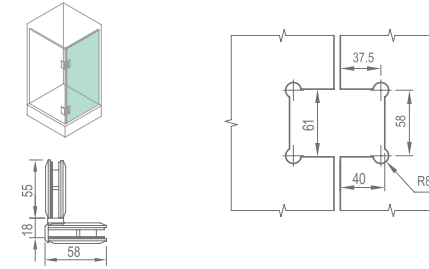

WHY32030

Product Name: Glass Door Hinge
Main Material: SS304
Finish: Mirror/Satin
Glass Door Thickness: 8-10mm
Glass Door Width: 600-800mm
Maximum Door Weight: 45kg/pair
Function: 双90°弹90°