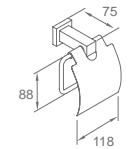

**WVG35040**

Original Code: WG3504  
Product Name: Towel Shelf  
Main Material: SS304  
Finish: Mirror or Satin

**WVG35210**

Original Code: WG3521  
Product Name: Tissue Holder  
Main Material: SS304  
Finish: Mirror or Satin