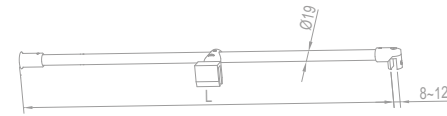

★ **WCG50080**

Original Code: CG508  
Product Name: Support Bar  
Main Material: SS304  
Finish: Mirror/Satin  
Applicable Thickness: 8-12mm

★ **WCG50010**

Original Code: CG501  
Product Name: Support Bar  
Main Material: SS304  
Finish: Mirror/Satin  
Applicable Thickness: 8-12mm