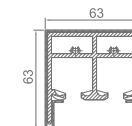

WTL30210

Product Name: Sliding Rail
Main Material: SS304
Finish: Mirror
Suitable Thickness: 8/10mm