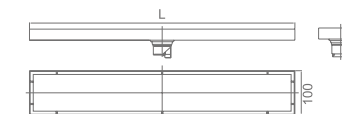

WDL50020

Original Code: DL502
Product Name: Floor Drain
Main Material: SS304
Finish: Satin

Applicable pipe Dia	A(mm)	B(mm)	C(mm)	D(mm)
Ø50	62	Ø40	100	30