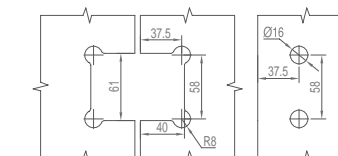

WHY11060

Original Code: Y1106
Product Name: Glass Door Hinge
Main Material: SS304
Finish: Mirror/Satin
Glass Door Thickness: 8-12mm
Glass Door Width: 600-800mm
Maximum Door Weight: 65kg/pair
Function: 双 90 弹 90