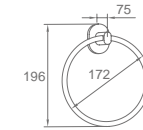

WWG43080

Original Code: WG4308
Product Name: Towel Ring
Main Material: SS304
Finish: Mirror