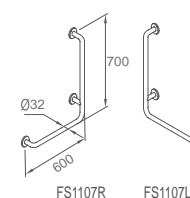

WFS1107L/R

Original Code: FS1107L/FS1107R
Product Name: Handrail
Main Material: SS304
Finish: Mirror or Satin