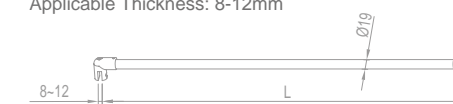

★ **WCG1008A**

Original Code: CG108A
Product Name: Support Bar
Main Material: SS304
Finish: Mirror/Satin
Applicable Thickness: 8-12mm