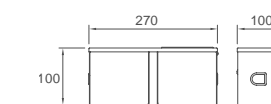

WZH10090

Original Code: ZH109
Product Name: Tissue Box
Main Material: SS304
Finish: Mirror