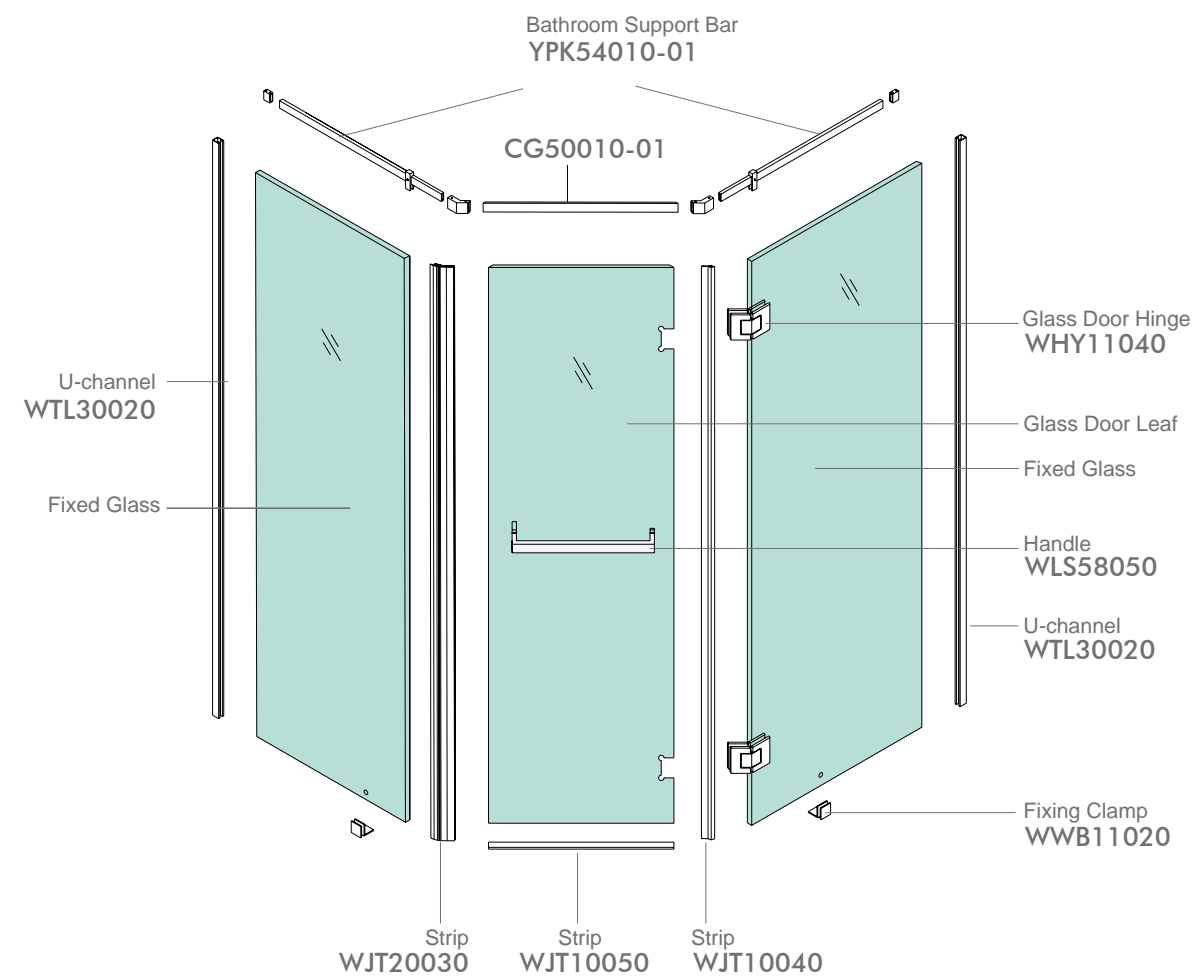

# WPK340C4

Finish: Mirror or Satin  
Glass Thickness: 8-12mm  
Max Door Weight: 65kg/pair