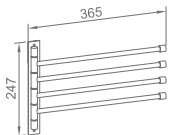

**WYG11030**

Product Name: Towel Bar  
Main Material: SS304  
Finish: Mirror

**WFJ31020**

Original Code: LJT102  
Product Name: Dust Bin  
Main Material: SS304  
Finish: Satin

Size	A	B	C	D
3L	275	190	220	Ø170
6L	335	230	255	Ø205
12L	415	280	300	Ø250