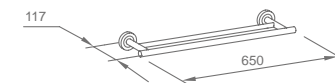

WWG30020

Original Code: WG3002
Product Name: Towel Shelf
Main Material: SS304
Finish: Mirror or Satin