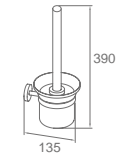

WWG40240

Original Code: WG4024
Product Name: Toilet Brush
Main Material: SS304
Finish: Mirror or Satin