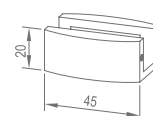

WTL20050

Original Code: YTL205
Product Name: Guide Track
Main Material: SS304
Finish: Mirror/Satin
Door Thickness: 8-10mm