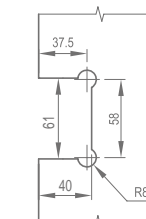

WHY12020

Original Code: Y1202
Product Name: Glass Door Hinge
Main Material: SS304
Finish: Mirror/Satin
Glass Door Thickness: 8-12mm
Glass Door Width: 600-800mm
Maximum Door Weight: 65kg/pair
Function: 双 90 弹 90