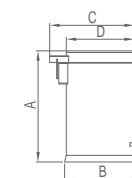

**WYG11030**

Product Name: Towel Bar  
Main Material: SS304  
Finish: Mirror

**WFJ31020**

Original Code: LJT102  
Product Name: Dust Bin  
Main Material: SS304  
Finish: Satin

Size	A	B	C	D
3L	275	190	220	Ø170
6L	335	230	255	Ø205
12L	415	280	300	Ø250