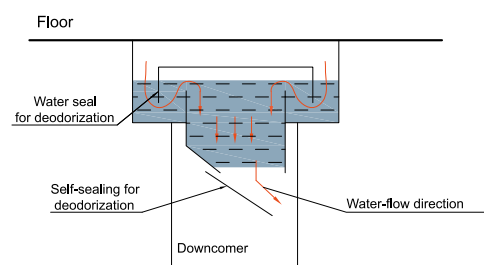

### WDL50010

Original Code: DL501  
Product Name: Floor Drain  
Main Material: SS304  
Finish: Satin

Applicable pipe Dia	A(mm)	B(mm)	C(mm)	D(mm)
Ø50	62	Ø40	100	30

500 Series Double Airproof Floor Drain Deodorization Principle