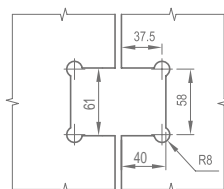

WHY12030

Original Code: Y1203
Product Name: Glass Door Hinge
Main Material: SS304
Finish: Mirror/Satin
Glass Door Thickness: 8-12mm
Glass Door Width: 600-800mm
Maximum Door Weight: 65kg/pair
Function: 双90°弹90°