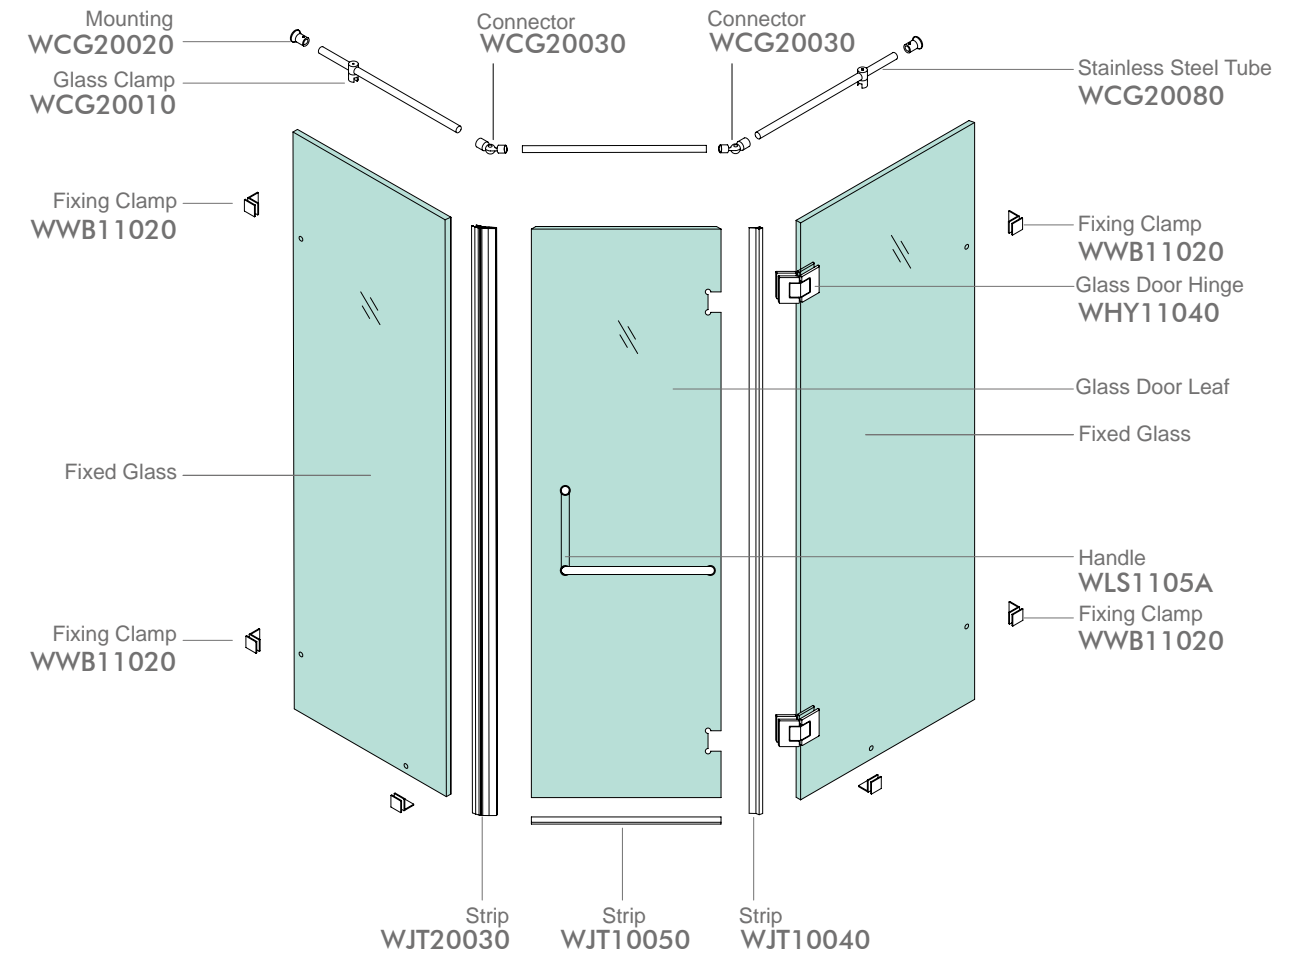

Shower Room Installation Diagram

Accessories List

WHY11040 *2	WWB11020 *6	WCG20020 *2	WCG20010 *2	WCG20030 *2
★ WCG20080 *1	WLS1105A *1	◆ WJT20030 *1	WJT10040 *1	◆ WJT10050 *1

★ : Customized Products   ◆ : Optional Accessories