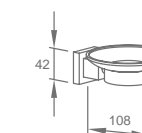

WWG15140

Original Code: WG1514
Product Name: Soap Dish
Main Material: SS304
Finish: Mirror or Satin