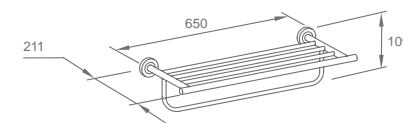

**WWG30040**

Original Code: WG3004  
Product Name: Towel Shelf  
Main Material: SS304  
Finish: Mirror or Satin

**WWG30210**

Original Code: WG3021  
Product Name: Tissue Holder  
Main Material: SS304  
Finish: Mirror or Satin