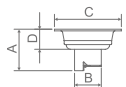

WDL50040

Original Code: DL504
Product Name: Floor Drain
Main Material: SS304
Finish: Satin

Applicable pipe Dia	A(mm)	B(mm)	C(mm)	D(mm)
Ø50	62	Ø40	100	30