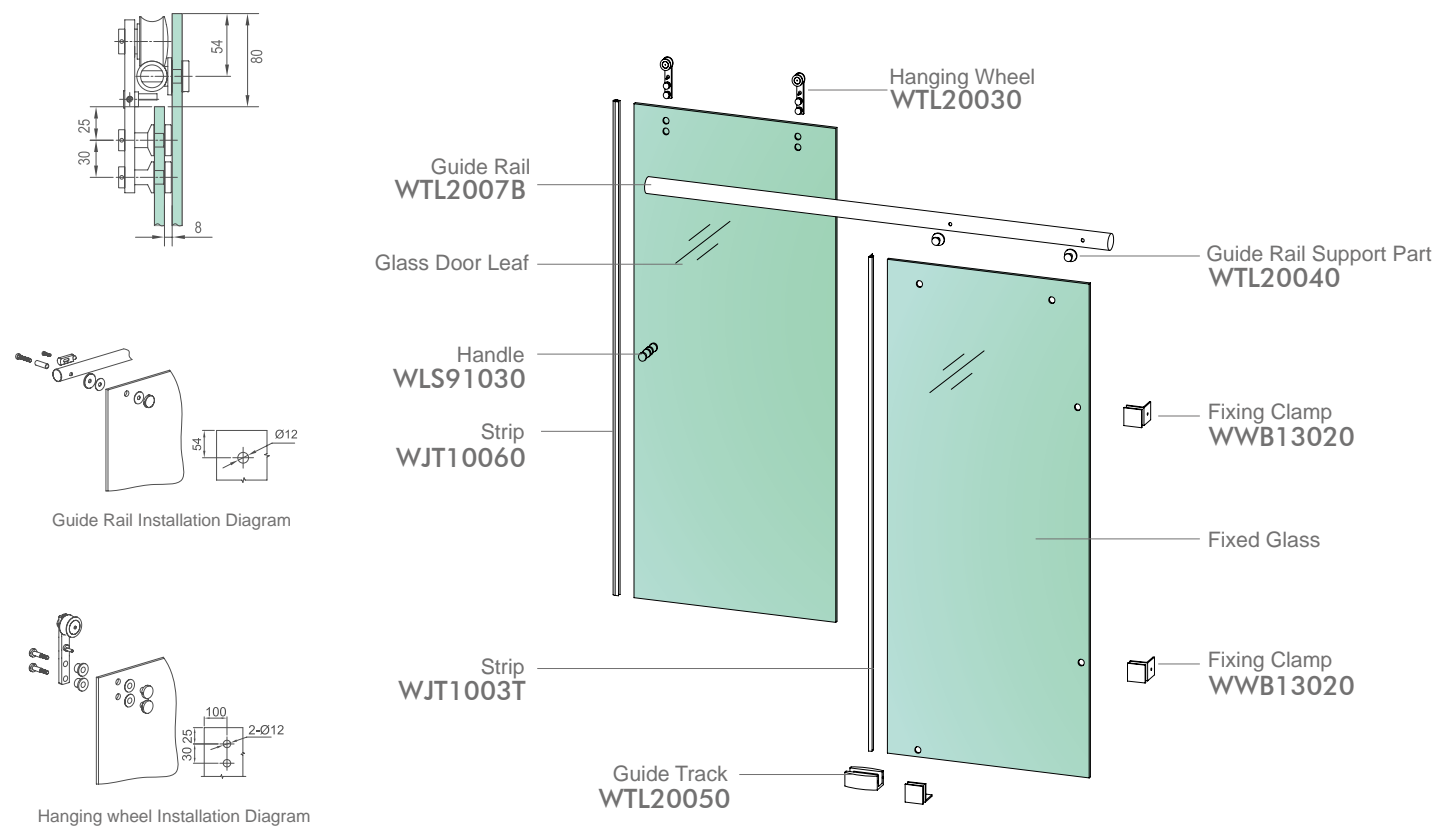

Shower Room Installation Diagram

Accessories List

 WTL20030 *2	 WTL20040 *2	 WTL20050 *1	 ★ WTL2007B *1
 WLS91030 *1	 WWB13020 *3	 ♦ WJT1003T *1	 ♦ WJT10060 *1

★ : Customized Products   ♦ : Optional Accessories