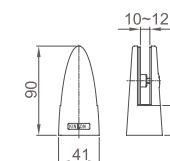

WGD71010

Original Code: GD7101
Product Name: Mounting Bracket
Main Material: SS304
Finish: Satin
Applicable Thickness: 10-12mm