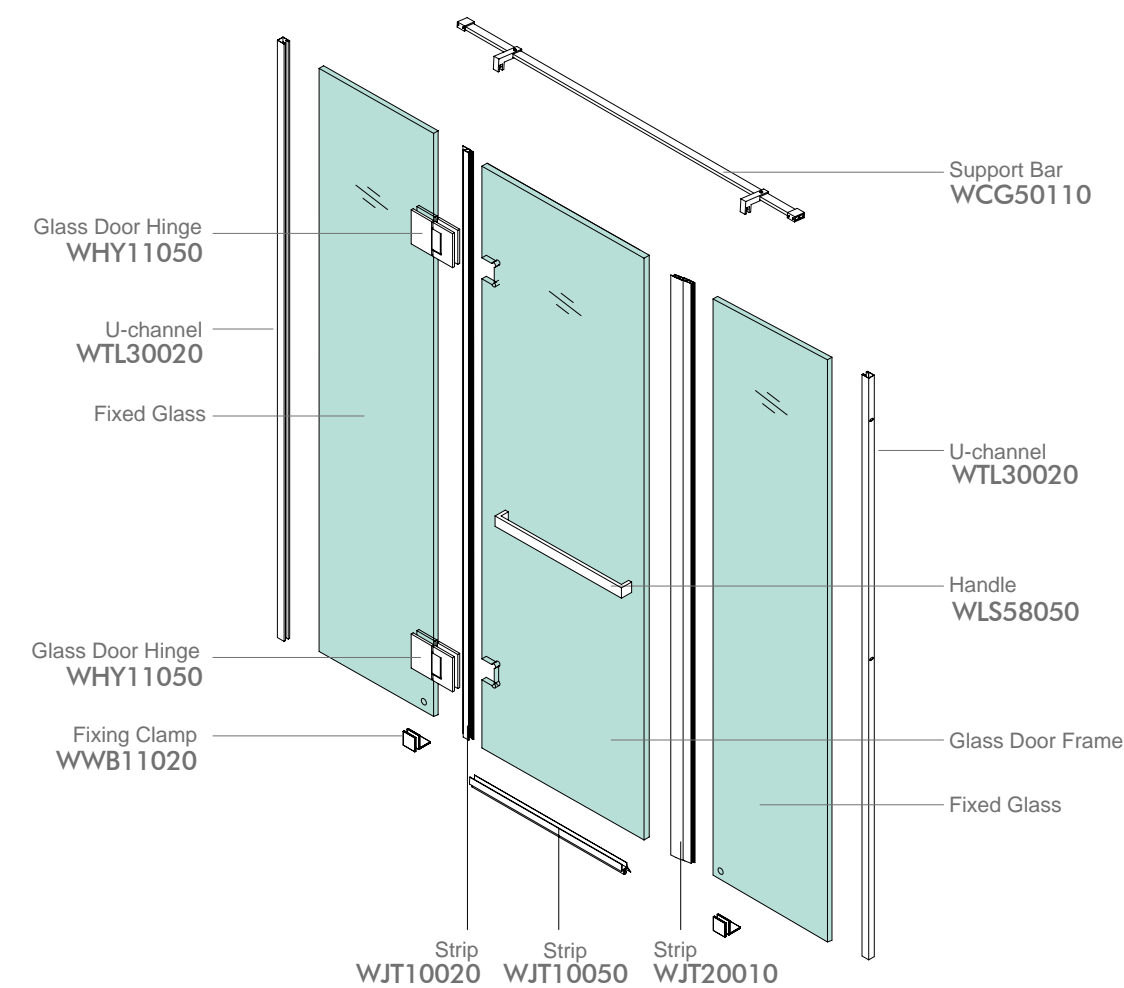

Shower Room Installation Diagram

Accessories List

WHY11050 *2	WWB11020 *2	★ WCG50110 *1	WTL30020 *2
WLS58050 *1	◆ WJT10050 *1	◆ WJT20010 *1	◆ WJT10020 *1

★ : Customized Products   ◆ : Optional Accessories