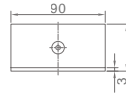

WWB12110

Original Code: WB1211
Product Name: Fixing Clamp
Main Material: SS304
Finish: Mirror/Satin
Glass Door Thickness: 8-12mm
Hole Size: Ø16
Install Location: Glass and Wall