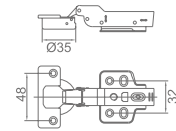

WJY1211B

Product Name: Cabinet Door Hinge
Main Material: SS304
Finish: Electrolyzation
Opening Angle: 110°
Applicable door thickness: 14-22mm
Maximum loading capacity: 8Kg/pair
Feature: 2 speed, opening and closing softly, hydraulic cushion

Half Cover