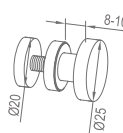

WTL10010

Original Code: YTL 101
Product Name: Mounting
Main Material: SS304
Finish: Mirror/Satin
Installation Position: Wall installation

WTL10020

Original Code: YTL 102
Product Name: Position Block
Main Material: SS304
Finish: Mirror/Satin

WTL10060

Original Code: YTL 106
Product Name: Stop Beating Device
Main Material: SS304
Finish: Mirror/Satin
Suitable Thickness: 8-10mm

★ WTL10070

Original Code: YTL 107
Product Name: Guide Rail
Main Material: SS304
Finish: Mirror/Satin

WTL10030

Original Code: YTL 103
Product Name: Guide Wheel
Main Material: SS304
Finish: Mirror/Satin
Door Thickness: 8-10mm
Maximum Door Weight: 50kg

WTL10130

Original Code: YTL 113
Product Name: Hanging Wheel
Main Material: SS304
Finish: Mirror/Satin
Door Thickness: 8-10mm
Maximum Door Weight: 50kg

WTL10080

Original Code: YTL 108
Product Name: Mounting
Main Material: SS304
Finish: Mirror/Satin
Suitable Thickness: 8-10mm

WTL10090

Original Code: YTL 109
Product Name: 135° Connector
Main Material: SS304
Finish: Mirror/Satin

WTL10040

Original Code: YTL 104
Product Name: Guide rail strutting piece
Main Material: SS304
Finish: Mirror/Satin
Door Thickness: 8-10mm

WTL10050

Original Code: YTL 105
Product Name: Connector
Main Material: SS304
Finish: Mirror/Satin

WTL10100

Original Code: YTL 110
Product Name: Connector
Main Material: SS304
Finish: Mirror/Satin

WTL10150

Original Code: YTL 115
Product Name: Connector
Main Material: SS304
Finish: Mirror/Satin

★ : Length can be customized according to project demand.