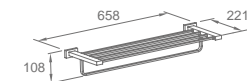

WWG17040

Original Code: WG1704
Product Name: Towel Shelf
Main Material: SS304
Finish: Mirror or Satin