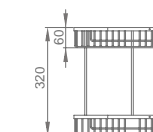

WGL30010

Original Code: GL301
Product Name: Hanging Basket
Main Material: SS304
Finish: Mirror or Satin
Dimensions: 250*250*320