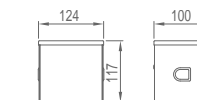

WZH10050

Original Code: ZH105
Product Name: Tissue Box
Main Material: SS304
Finish: Mirror