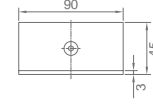

WWB11110

Original Code: WB1111
Product Name: Fixing Clamp
Main Material: SS304
Finish: Mirror/Satin
Glass Door Thickness: 8-12mm
Hole Size: Ø16
Install Location: Glass and wall