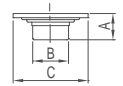

Applicable pipe Dia	A(mm)	B(mm)	C(mm)
Ø50	31.5	Ø43	□90
Ø75	31.5	Ø60	□90
Ø90	35.5	Ø85	□122