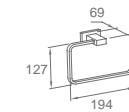

Vertical text: Hanging Hardware

**WWG17010**

Original Code: WG1701  
Product Name: Towel Shelf  
Main Material: SS304  
Finish: Mirror or Satin

**WWG17080**

Original Code: WG1708  
Product Name: Towel Ring  
Main Material: SS304  
Finish: Mirror or Satin