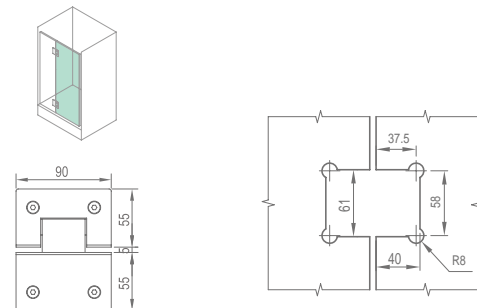

WHY31050

Original Code: Y3105
Product Name: Glass Door Hinge
Main Material: SS304
Finish: Mirror/Satin
Glass Door Thickness: 8-10mm
Glass Door Width: 600-800mm
Maximum Door Weight: 45kg/pair
Function: 双90°弹180°