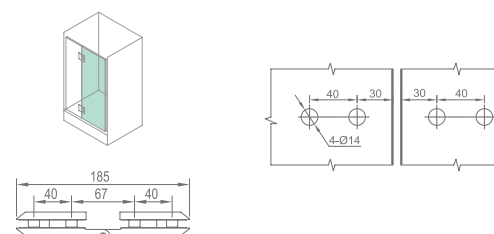

WHY52020

Original Code: Y5202
Product Name: Glass Door Hinge
Main Material: SS304
Finish: Mirror/Satin
Glass Door Thickness: 8-12mm
Glass Door Width: 600-800mm
Maximum Door Weight: 50kg/pair
Function: 单 180 180