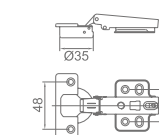

WJY1101A

Original Code: WJY11A1
Product Name: Cabinet Door Hinge
Main Material: Cold-rolled steel sheet
Finish: Nickel-plated
Opening Angle: 110°
Applicable Thickness of door: 14-22mm
Maximum loading capacity: 8Kg/pair
Feature: 2 speed, opening and closing softly