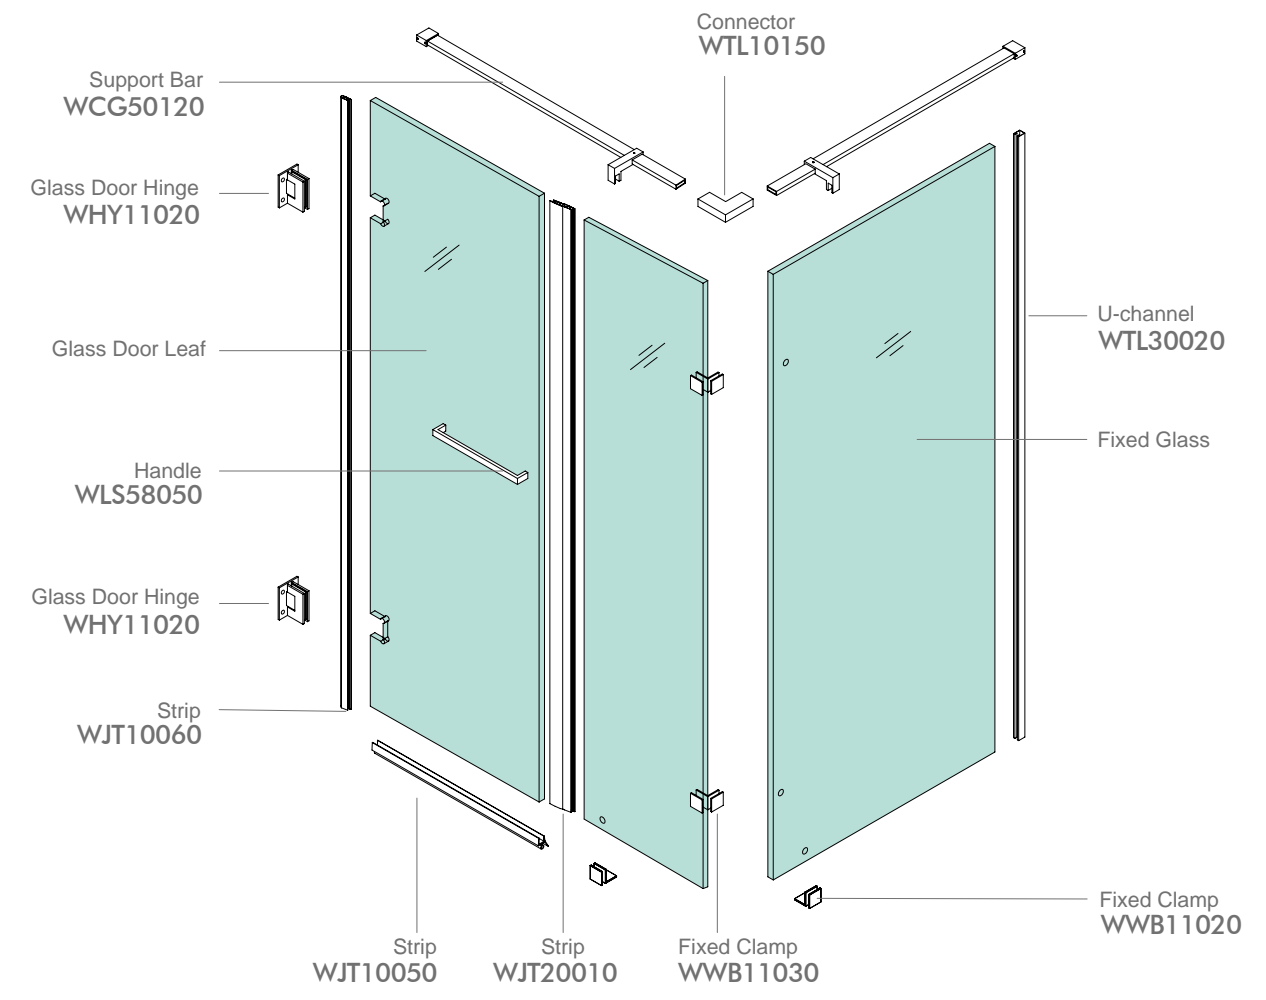

Shower Room Installation Diagram

Accessories List

★ : Customized Products   ♦ : Optional Accessories