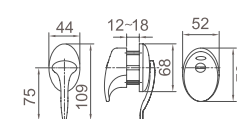

05

Public Hardware

WGD40010

Original Code: GD401
Product Name: Mounting bracket
Main Material: SS304
Finish: Satin
Applicable Thickness: 12mm/18mm

WGD40020

Original code: GD402
Product name: Mounting header bracket
Main Material: SS304
Finish: satin
Applicable thickness: 12mm/18mm

WGD4003L/R

Original Code: GD403
Product Name: Hinge
Main Material: SS304
Finish: Satin
Applicable Thickness: 12mm-18mm

WGD40040

Original Code: GD404
Product Name: Header Corner
Main Material: SS304
Finish: Satin
Applicable Thickness: 12mm/18mm

WGD40050

Original Code: GD405
Product Name: Indicative Lock
Main Material: SS304
Finish: Satin
Applicable Thickness: 12mm-18mm

WGD40060

Original Code: GD406
Product Name: Clothes Hook
Main Material: SS304
Finish: Satin
Applicable Thickness: 12mm-18mm

Proposed configuration for each partition: 2 pcs of mounting brackets; 2 pcs of mounting header brackets; 1 pair of hinges; 10 pcs of header corners; 1 pcs of indicative lock; 1 pcs of clothes hook.

Public Hardware