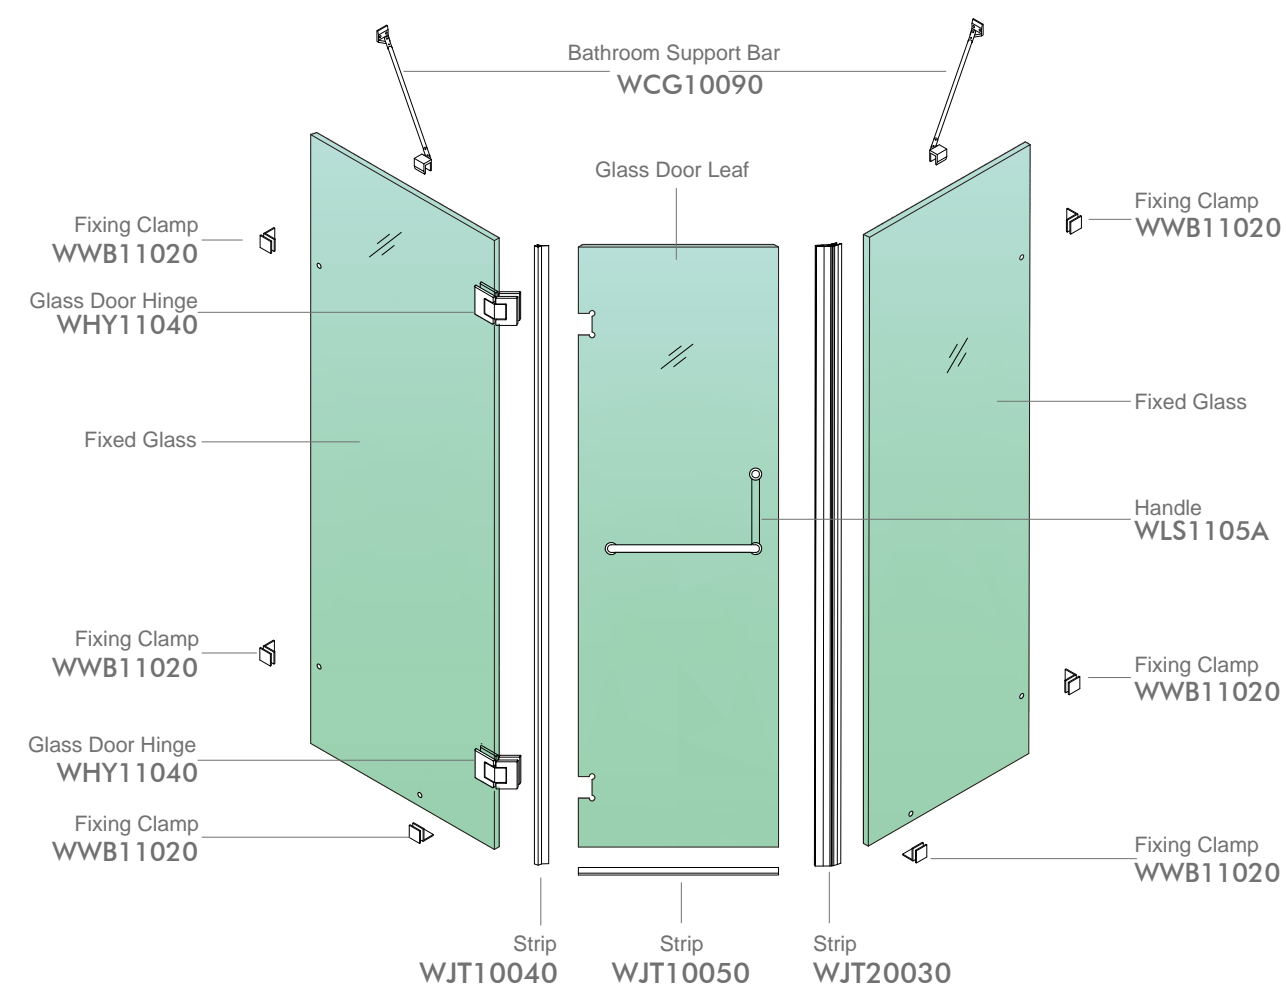

Shower Room Installation Diagram

Accessories List

 WHY11040 *2	 WWB11020 *6	 WLS1105A *1	 ★ WCG10090 *2
 ♦ WJT10040 *1	 ♦ WJT10050 *1	 ♦ WJT20030 *1	

★ : Customized Products   ♦ : Optional Accessories