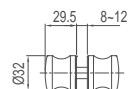

WLS91020

Original Code: YL1102
Product Name: Handle
Main Material: SS304
Finish: Mirror/Satin
Glass Door Thickness: 8-12mm
Drilling Size: Ø12