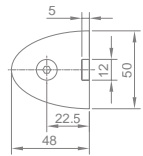

WWB14010

Original Code: WB1401
Product Name: Fixing Clamp
Main Material: SS304
Finish: Mirror/Satin
Glass Door Thickness: 8-12mm
Hole Size: Ø16
Install Location: Glass and Wall