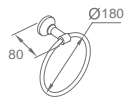

**WWG32210**

Original Code: WG3221  
Product Name: Tissue Holder  
Main Material: SS304  
Finish: Mirror or Satin

**WWG32080**

Original Code: WG3208  
Product Name: Towel Ring  
Main Material: SS304  
Finish: Mirror or Satin