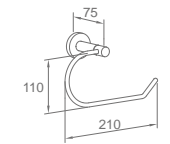

WWG40080

Original Code: WG4008
Product Name: Towel Ring
Main Material: SS304
Finish: Mirror or Satin