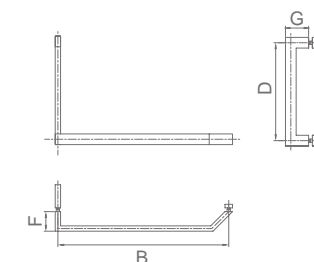

WLS570

Original Code: LS507
Product Name: Handle
Main Material: SS304
Finish: Mirror/Satin
Applicable Glass Thickness: 8-12mm

Code	Drilling size	Pipe size	B(mm)	D(mm)	F(mm)	G(mm)
WLS57050	Ø12	30*15	475	275	55	65