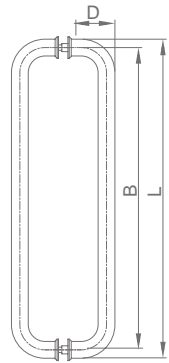

WLS160

Original Code: LS506
Product Name: Handle
Main Material: SS304
Finish: Mirror/Satin
Applicable Glass Thickness: 8-12mm

Code	Drilling size	Pipe size	L(mm)	B(mm)	D(mm)
WLS16050	Ø14	Ø25	500	475	70
WLS16040	Ø12	Ø19	476	457	60
WLS16030	Ø14	Ø25	300	275	70
WLS16020	Ø12	Ø19	171	152	60