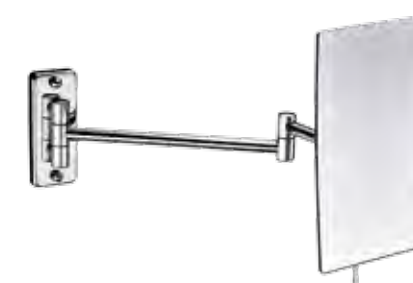

WHJ10130

Original Code: HZJ113
Product Name: Cosmetic Mirror
Main Material: Brass
Finish: Chromeplate
Feature: Magnifier 3 times