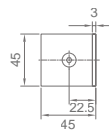

WWB13010

Original Code: WB1301
Product Name: Fixing Clamp
Main Material: SS304
Finish: Mirror/Satin
Glass Door Thickness: 8-12mm
Hole Size: Ø16
Install Location: Glass and Wall