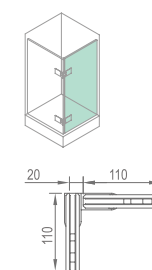

WHY13030

Original Code: Y1303
Product Name: Glass Door Hinge
Main Material: SS304
Finish: Mirror/Satin
Glass Door Thickness: 8-12mm
Glass Door Width: 600-800mm
Maximum Door Weight: 65kg/pair
Function: 双90°弹90°