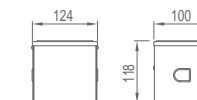

Original Code: FS1302  
Product Name: Handrail  
Main Material: SS304  
Finish: Mirror or Satin

Public Hardware

Public Hardware

**WZH10040**

Original Code: ZH104  
Product Name: Tissue Box  
Main Material: SS304  
Finish: Mirror