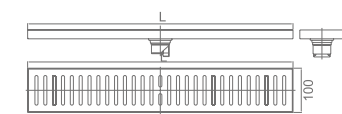

★ WDL60030

Product Name: Floor Drain
Main Material: SS304
Finish: Satin

WDL50040

Original Code: DL504
Product Name: Floor Drain
Main Material: SS304
Finish: Satin

Applicable pipe Dia	A(mm)	B(mm)	C(mm)	D(mm)
Ø50	62	Ø40	100	30