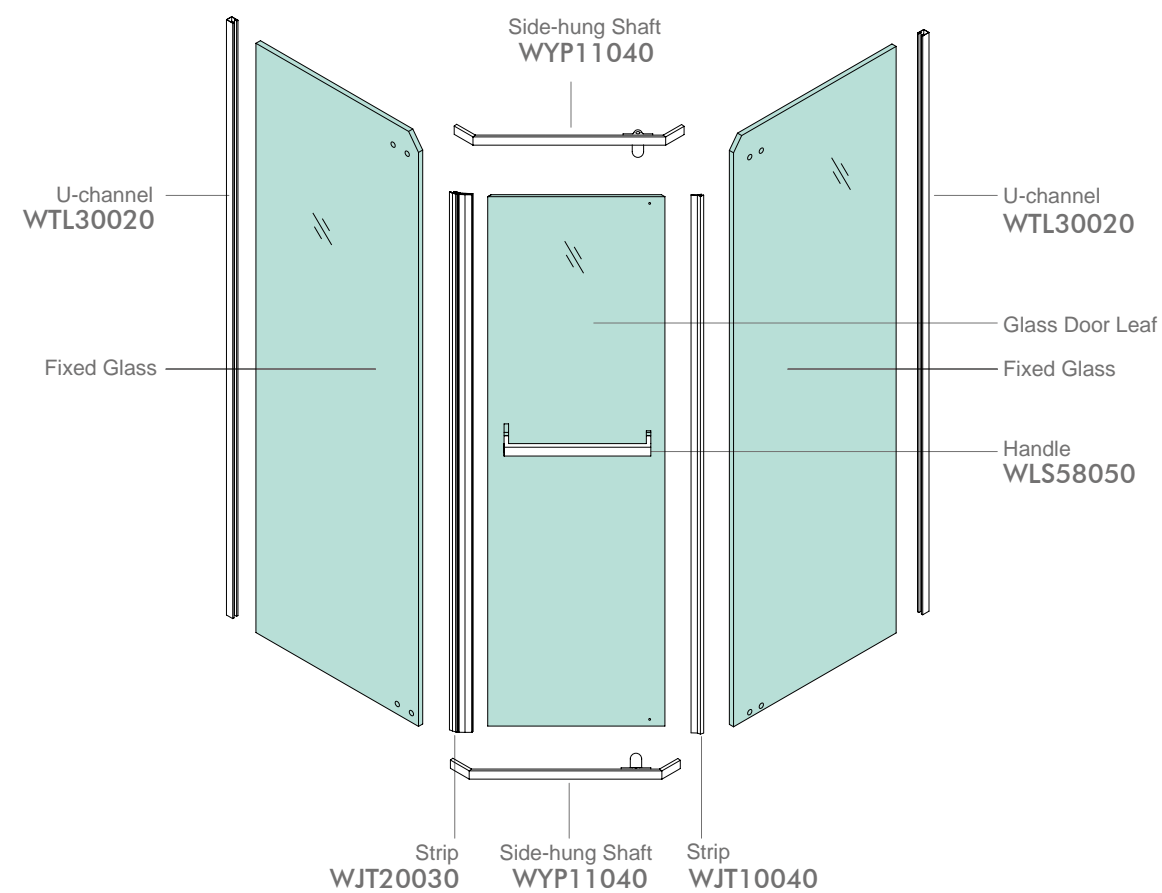

Shower Room Installation Diagram

Accessories List

 WYP11040 *1	 WLS58050 *1	
 ◆ WJT20030 *1	 ◆ WJT10040 *1	 WTL30020 *2

★ : Customized Products   ◆ : Optional Accessories