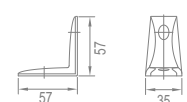

WGD50040

Original Code: GD504
Product Name: Corner Bracket
Main Material: SS304
Finish: Satin
Applicable Thickness: 12mm-18mm

★ WGD50100

Original Code: GD510
Product Name: Pipe
Main Material: SS304
Finish: Satin
Diameter: Ø 32mm