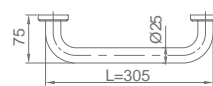

WFS31020

Original Code: YL3102
Product Name: Handrail
Main Material: SS304
Finish: Mirror or Satin