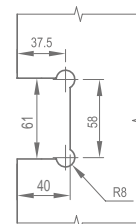

### WHY11010

Original Code: Y1101  
 Product Name: Glass Door Hinge  
 Main Material: SS304  
 Finish: Mirror/Satin  
 Glass Door Thickness: 8-12mm  
 Glass Door Width: 600-800mm  
 Maximum Door Weight: 65kg/pair  
 Function: 双 90 弹 90