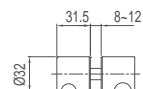

WLS91010

Original Code: YL1101
Product Name: Handle
Main Material: SS304
Finish: Mirror/Satin
Glass Door Thickness: 8-12mm
Drilling Size: Ø12