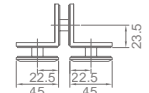

WWB13080

Original Code: WB1308
Product Name: Fixing Clamp
Main Material: SS304
Finish: Mirror/Satin
Glass Door Thickness: 8-12mm
Hole Size: Ø16
Install Location: Glass and Glass