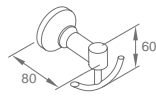

WWG32100

Original Code: WG3210
Product Name: Toilet Brush
Main Material: SS304
Finish: Mirror or Satin