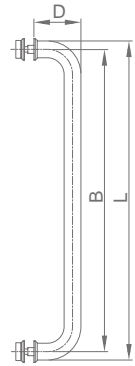

WLS150

Original Code: LS505
Product Name: Handle
Main Material: SS304
Finish: Mirror/Satin
Applicable Glass Thickness: 8-12mm

Code	Drilling size	Pipe size	L(mm)	B(mm)	D(mm)
WLS15050	Ø14	Ø25	500	475	70
WLS15040	Ø12	Ø19	476	457	60