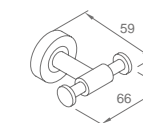

**WWG3108A**

Product Name: Towel Ring  
Main Material: SS304  
Finish: Mirror

**WWG31020**

Original Code: WG3102  
Product Name: Towel Shelf  
Main Material: SS304  
Finish: Mirror

**WWG31100**

Original Code: WG3110  
Product Name: Clothes Hook  
Main Material: SS304  
Finish: Mirror