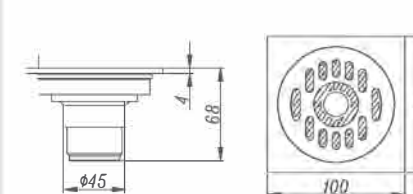

DL8702C-TT

Product Name: Washing Machine Anti-odour Floor Drain

Material: Brass
Size: 100x100x68mm
Thickness: 4mm
Outlet Diameter: $\phi 45$