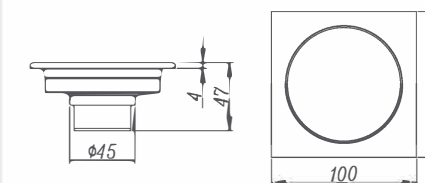

Tile Insert Anti-odor Floor Drain

DLD7001C-TT

Product Name: Tile Insert
Anti-odor Floor Drain
Material: Brass
Size: 100x100x47mm
Thickness: 4mm
Outlet Diameter: $\phi 45$

DLD8201C-TT

Product Name: Tile Insert
Anti-odor Floor Drain
Material: Brass
Size: 100x100x55mm
Thickness: 3mm
Outlet Diameter: $\phi 44$