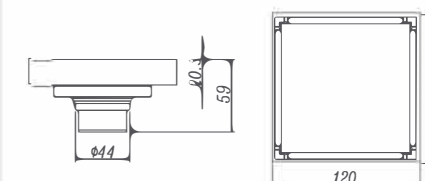

Tile Insert Anti-odor Floor Drain

DLD7001C-TT

Product Name: Tile Insert
Anti-odor Floor Drain
Material: Brass
Size: 100x100x47mm
Thickness: 4mm
Outlet Diameter: $\phi 45$

DLD8201C-TT

Product Name: Tile Insert
Anti-odor Floor Drain
Material: Brass
Size: 100x100x55mm
Thickness: 3mm
Outlet Diameter: $\phi 44$

DL9501C-TT

Product Name: Tile Insert
Anti-odor Floor Drain
Material: Brass
Size: 120x120x59mm
Thickness: 3mm
Outlet Diameter: $\phi 44$

DLK061

Product Name: Tile Insert
Anti-odor Floor Drain
Material: 304
Size: 110x110x58mm
Thickness: 3mm
Outlet Diameter: $\phi 45$