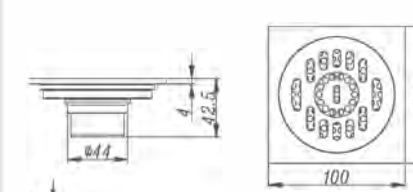

Material: Brass
Size: 100x100x42.5mm
Thickness: 4mm
Outlet Diameter: $\phi 44$

DL8608C-TT

Product Name: Washing Machine Anti-odour Floor Drain

Material: Brass
Size: 100x100x42.5mm
Thickness: 4mm
Outlet Diameter: $\phi 44$