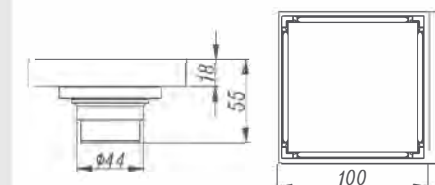

Tile Insert Anti-odor Floor Drain

DLD7001C-TT

Product Name: Tile Insert
Anti-odor Floor Drain
Material: Brass
Size: 100x100x47mm
Thickness: 4mm
Outlet Diameter: $\phi 45$

DLD8201C-TT

Product Name: Tile Insert
Anti-odor Floor Drain
Material: Brass
Size: 100x100x55mm
Thickness: 3mm
Outlet Diameter: $\phi 44$