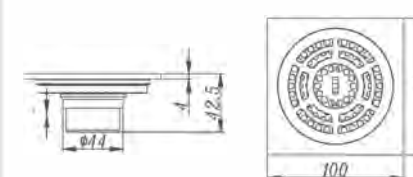

DLD8402C-TT

Product Name: Washing Machine Anti-odour Floor Drain

Material: Brass
Size: 100x100x42.5mm
Thickness: 4mm
Outlet Diameter: $\phi 44$