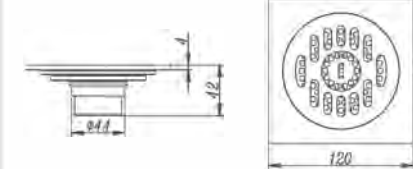

DL9302C-TT

Product Name: Washing Machine Anti-odour Floor Drain

Material: Brass
Size: 120x120x42mm
Thickness: 4mm
Outlet Diameter: $\phi 44$