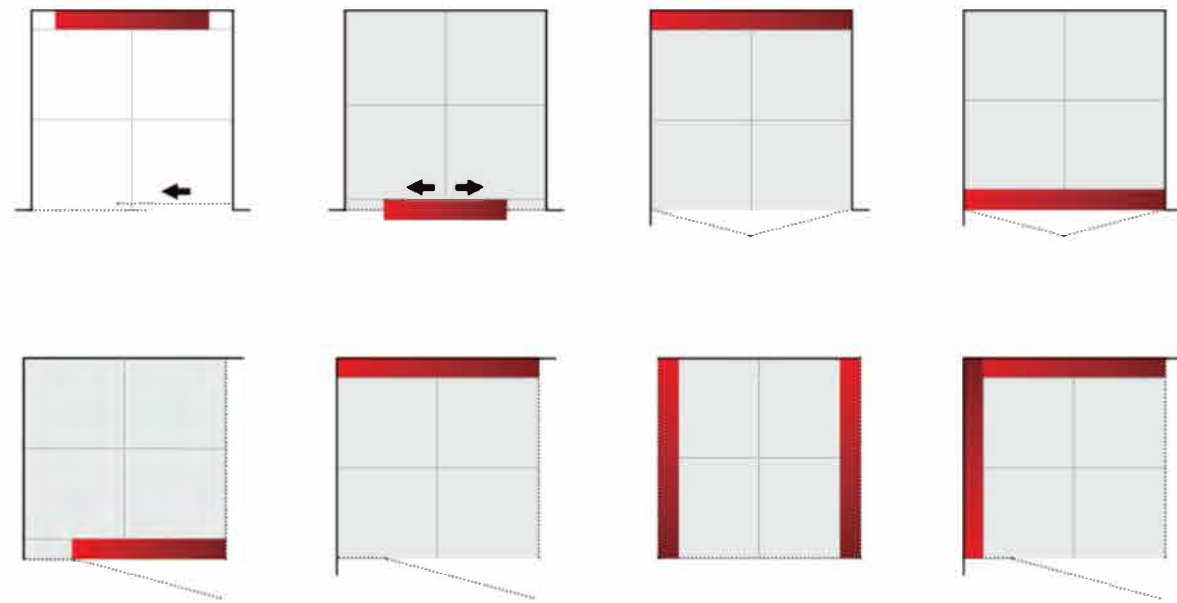

Design Scheme Of Linear Floor Drain For Bathroom

Simple and clean linear floor drain can be perfectly into any bathroom and be designed in various corners and cling to various walls.

Design Scheme Of Square Floor Drain For Bathroom