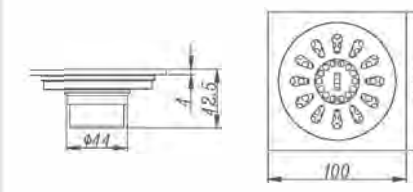

Material: Brass
Size: 100x100x42.5mm
Thickness: 4mm
Outlet Diameter: $\phi 44$

DL8608C-TT

Product Name: Washing Machine Anti-odour Floor Drain

Material: Brass
Size: 100x100x42.5mm
Thickness: 4mm
Outlet Diameter: $\phi 44$