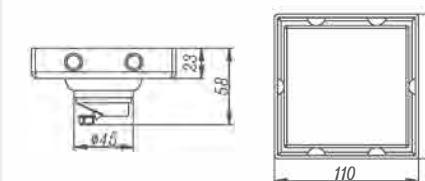

DLK061

Product Name: Tile Insert
Anti-odor Floor Drain
Material: 304
Size: 110x110x58mm
Thickness: 3mm
Outlet Diameter: $\phi 45$